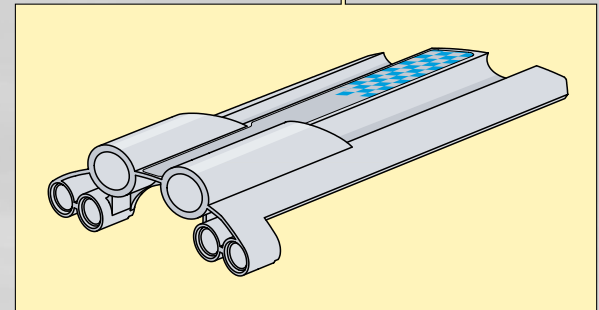

LEGO Technic

65

- 1x [Grey L-shaped Technic Beam]
- 2x [Grey Technic Pin]
- 1x [Grey Technic Pin]
- 1x [Grey Technic Pin]
- 2x [Grey Technic Pin]
- 2x [Grey Technic Pin]

1 2 3

7.5 cm

5.5 cm

14.5 cm

14.5 cm