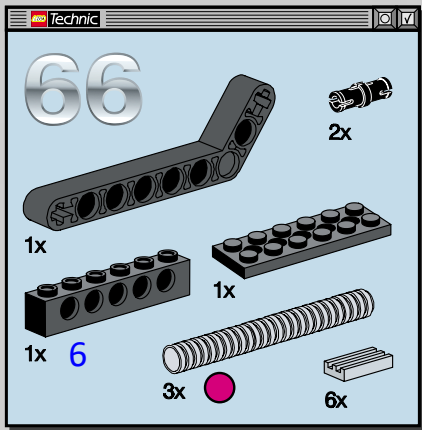

LEGO Technic

65

- 1x [Grey L-shaped Technic Beam]
- 2x [Grey Technic Pin]
- 1x [Grey Technic Pin]
- 1x [Grey Technic Pin]
- 2x [Grey Technic Pin]
- 2x [Grey Technic Pin]

1 2 3

7.5 cm

5.5 cm

14.5 cm

14.5 cm