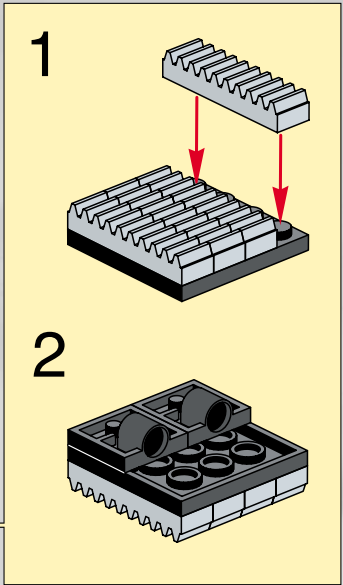

LEGO Technic

65

- 1x [Grey L-shaped Technic Beam]
- 2x [Grey Technic Pin]
- 1x [Grey Technic Pin]
- 1x [Grey Technic Pin]
- 2x [Grey Technic Pin]
- 2x [Grey Technic Pin]

1 2 3

7.5 cm

5.5 cm

14.5 cm

14.5 cm