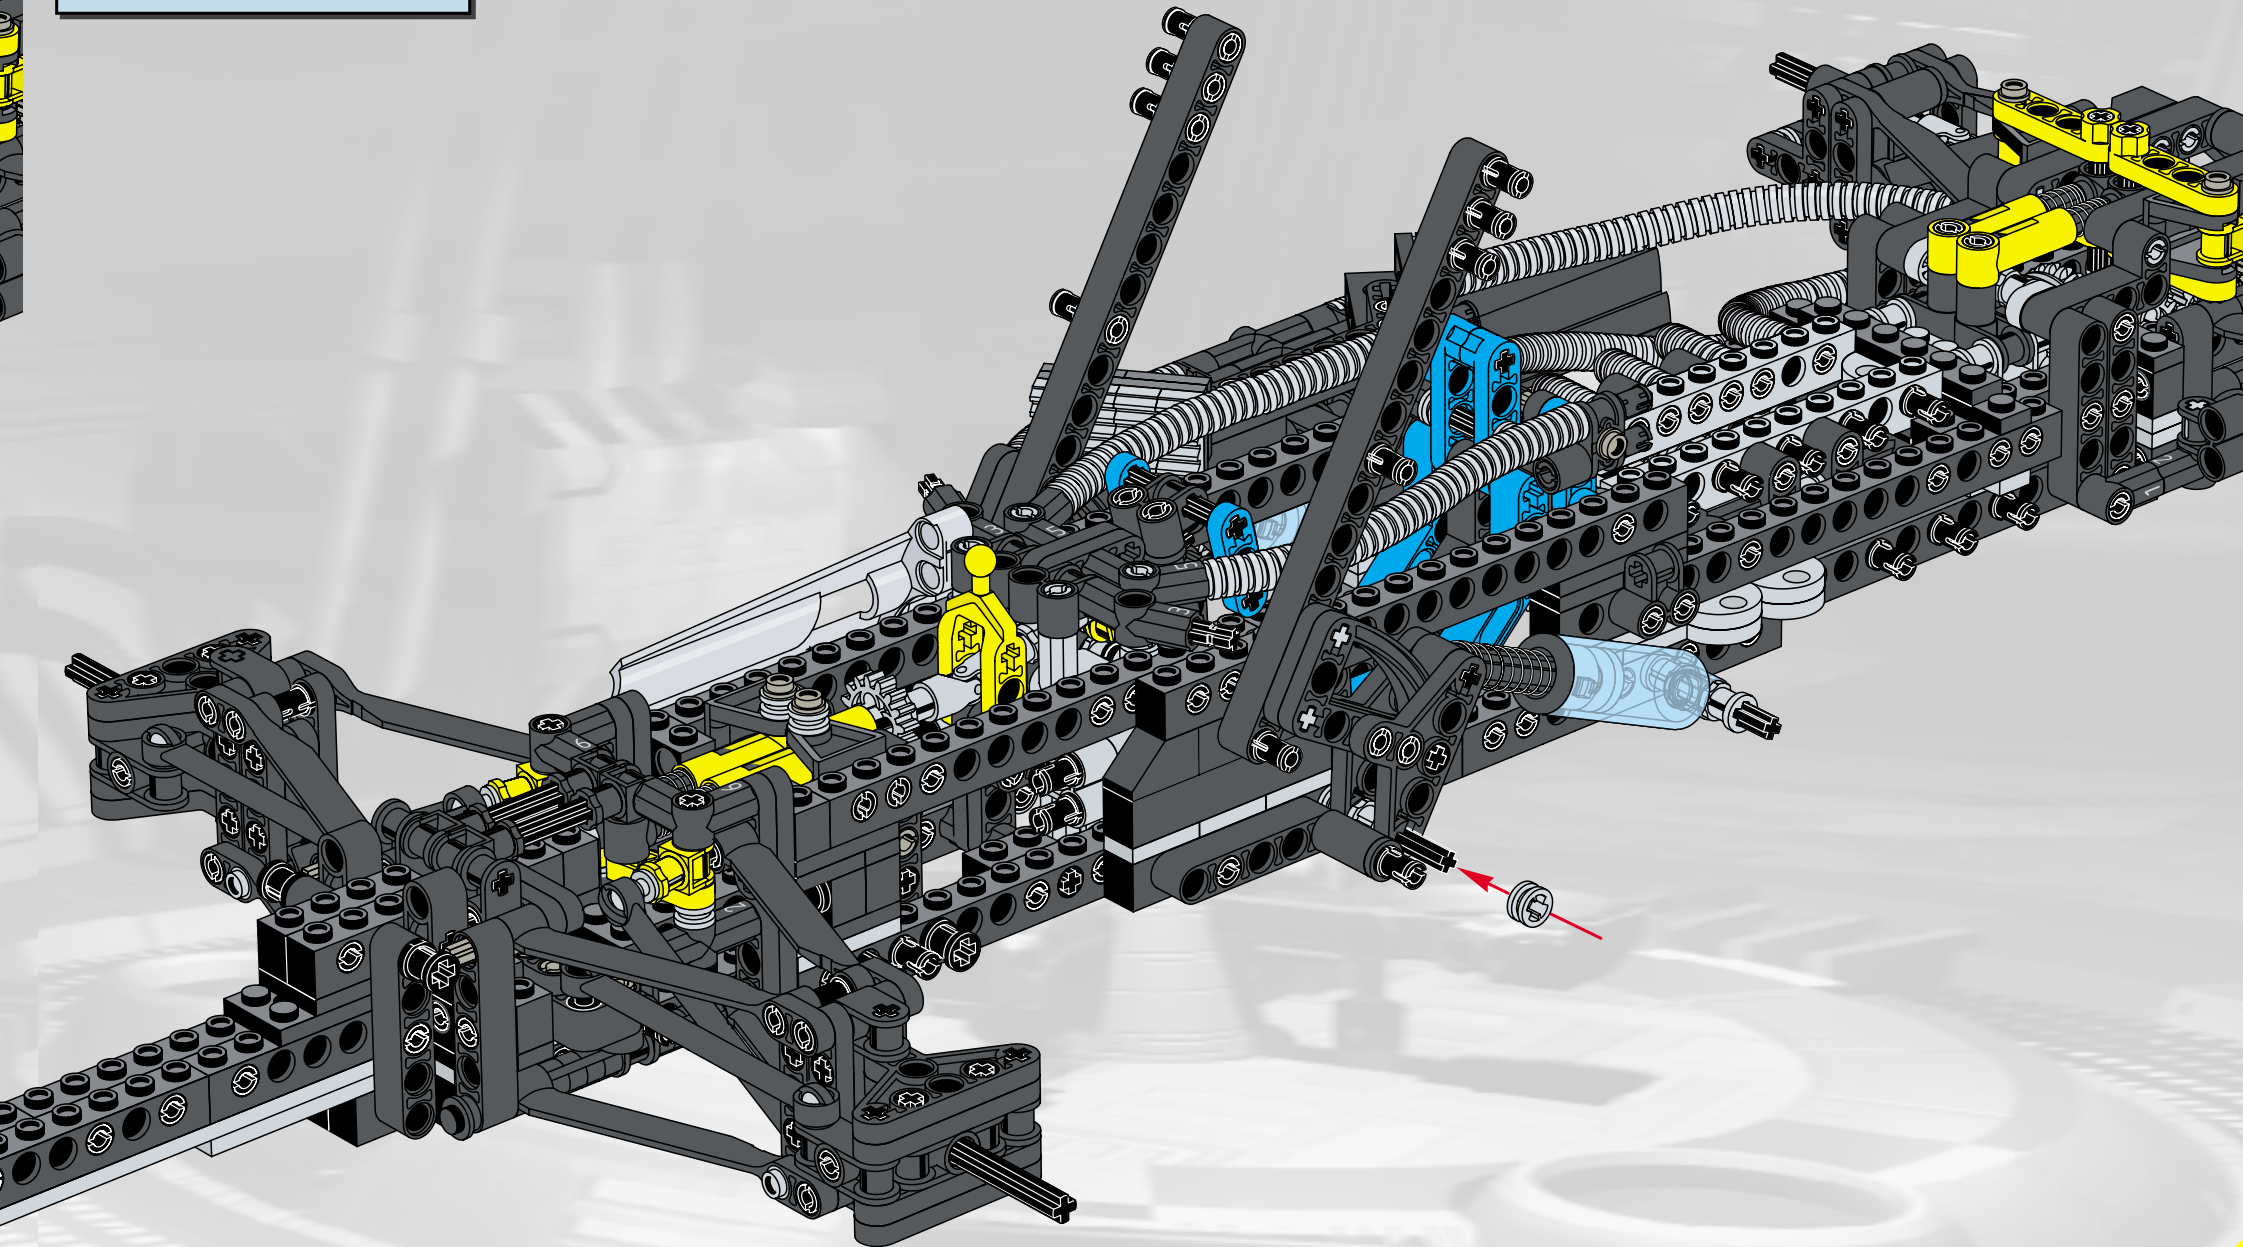

LEGO Technic

74

1x

1x