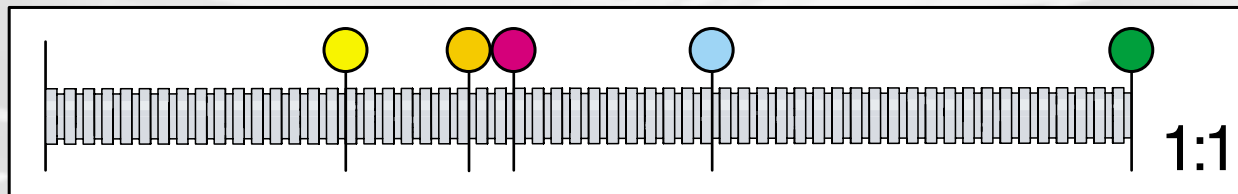

LEGO Technic

65

- 1x [Grey L-shaped Technic Beam]
- 2x [Grey Technic Pin]
- 1x [Grey Technic Pin]
- 1x [Grey Technic Pin]
- 2x [Grey Technic Pin]
- 2x [Grey Technic Pin]

1 2 3

7.5 cm

5.5 cm

14.5 cm

14.5 cm