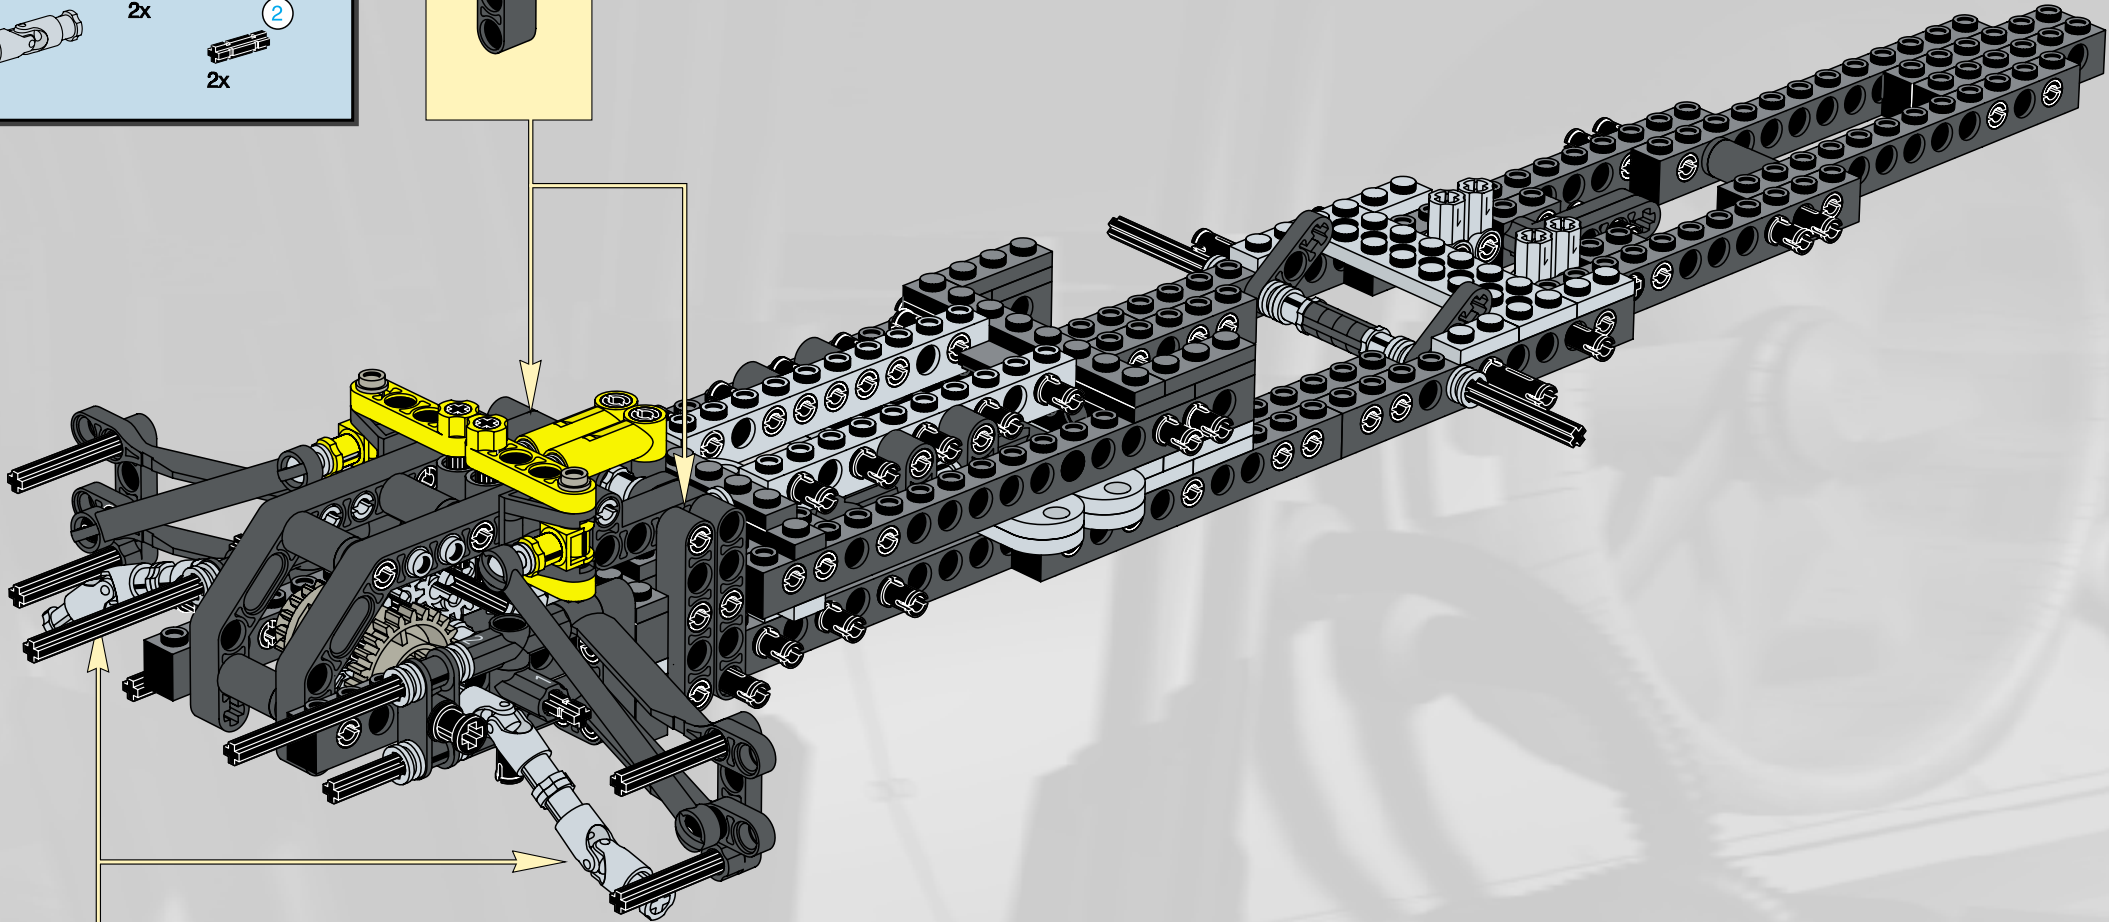

LEGO Technic

29

5

4x

2x

4x

2x

2

2x