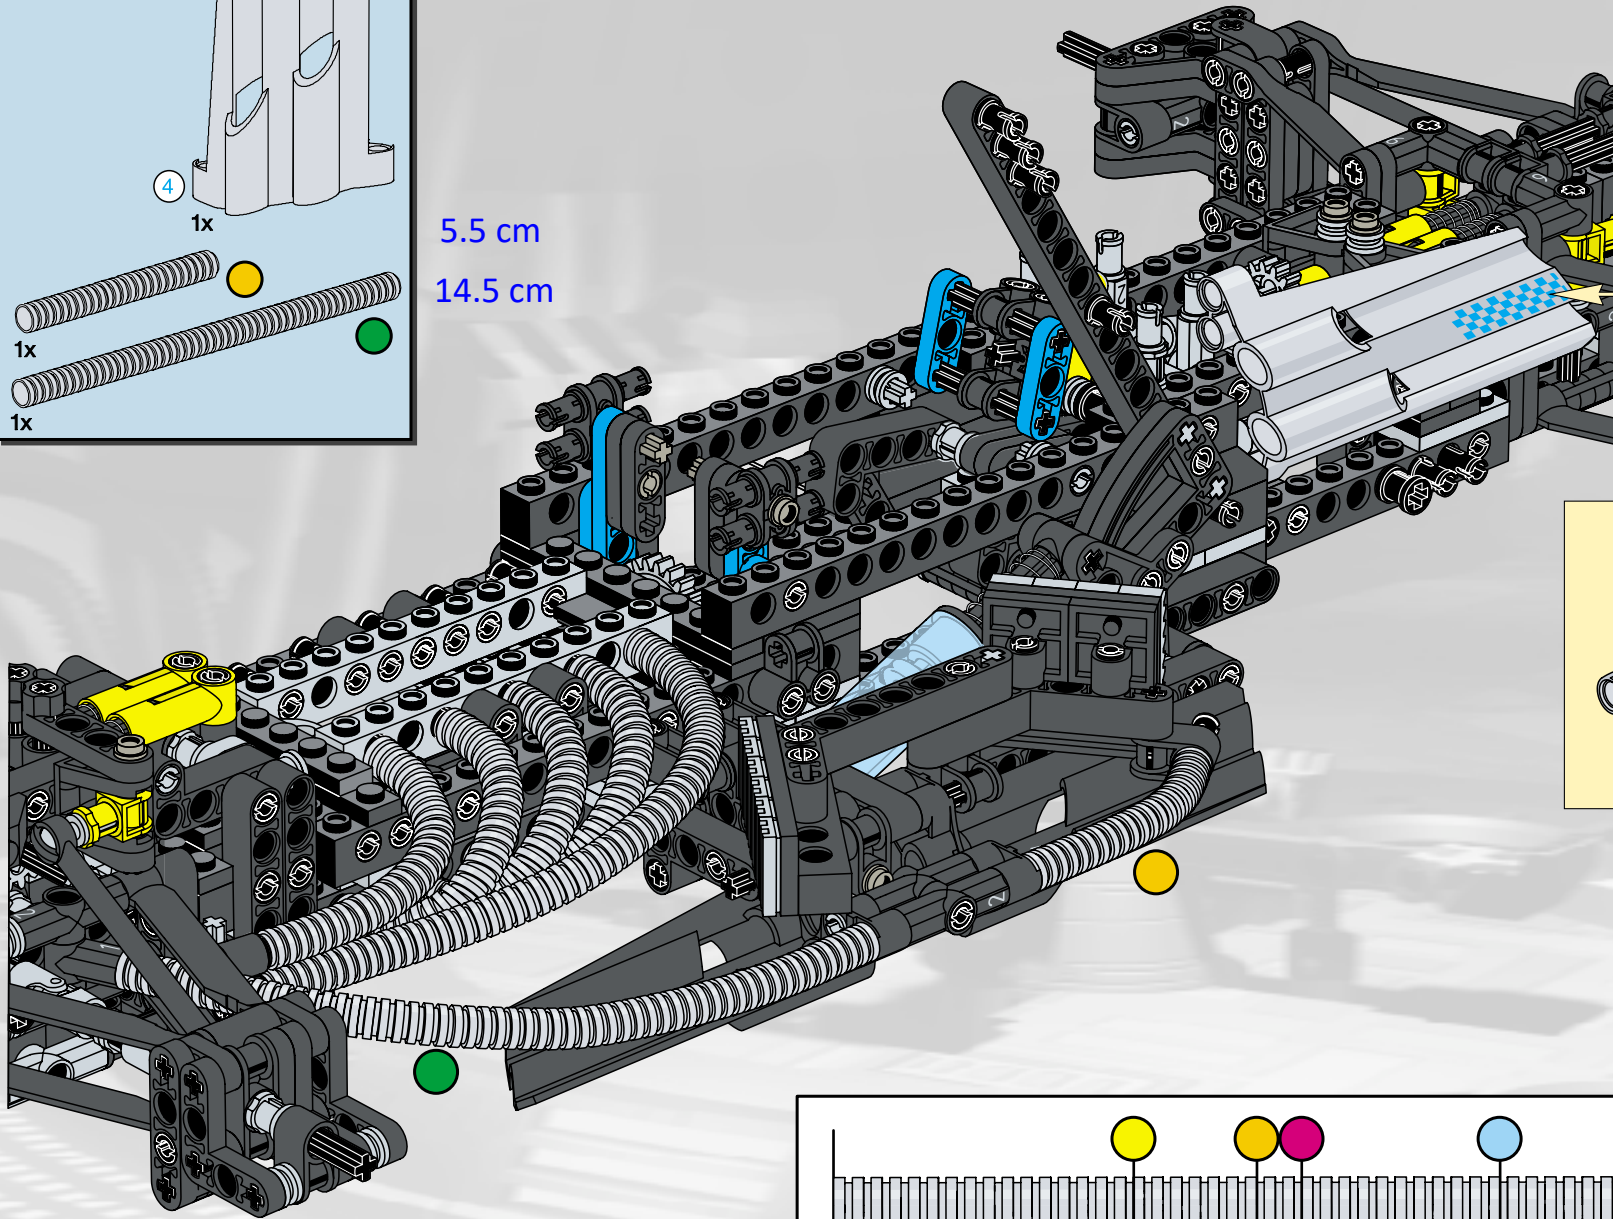

LEGO Technic

65

- 1x [Grey L-shaped Technic Beam]
- 2x [Grey Technic Pin]
- 1x [Grey Technic Pin]
- 1x [Grey Technic Pin]
- 2x [Grey Technic Pin]
- 2x [Grey Technic Pin]

1 2 3

7.5 cm

5.5 cm

14.5 cm

14.5 cm