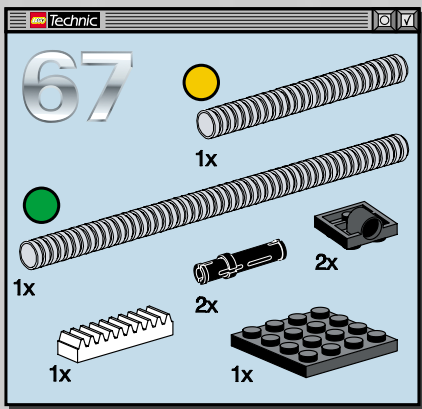

LEGO Technic

65

- 1x [Grey L-shaped Technic Beam]
- 2x [Grey Technic Pin]
- 1x [Grey Technic Pin]
- 1x [Grey Technic Pin]
- 2x [Grey Technic Pin]
- 2x [Grey Technic Pin]

1 2 3

7.5 cm

5.5 cm

14.5 cm

14.5 cm