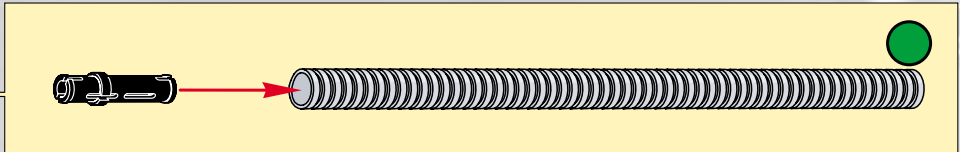

LEGO Technic

65

- 1x [Grey L-shaped Technic Beam]
- 2x [Grey Technic Pin]
- 1x [Grey Technic Pin]
- 1x [Grey Technic Pin]
- 2x [Grey Technic Pin]
- 2x [Grey Technic Pin]

1 2 3

7.5 cm

5.5 cm

14.5 cm

14.5 cm