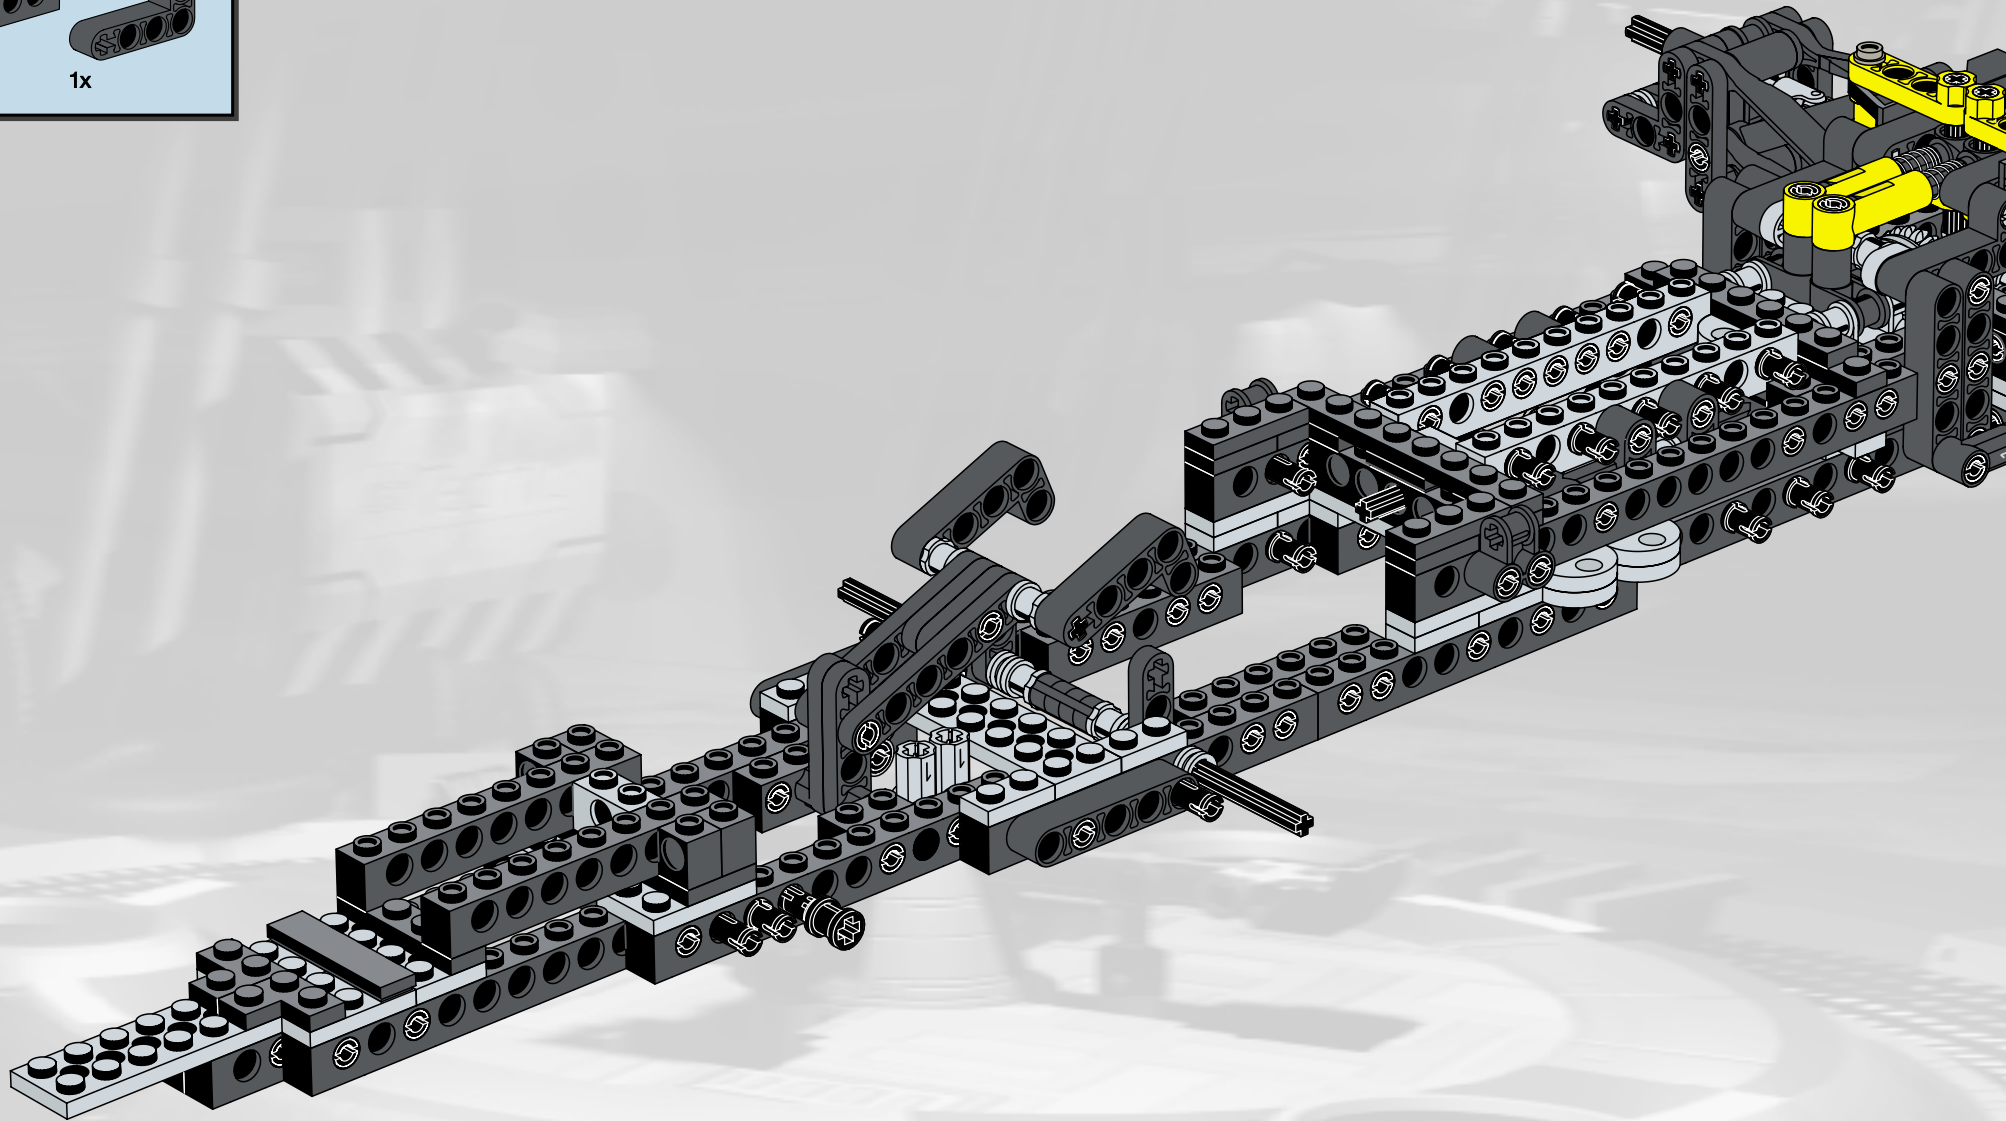

black

LEGO Technic

39

6

- 4x [1x 2-hole Technic brick]
- 1x [1x 1-hole Technic pin]
- 2x [2x 2-hole Technic connector]
- 1x [1x 3-hole Technic Technic axle]
- 1x [1x 4-hole Technic Technic axle]
- 1x [1x 5-hole Technic Technic axle]
- 2x [2x 2-hole Technic Technic axle]