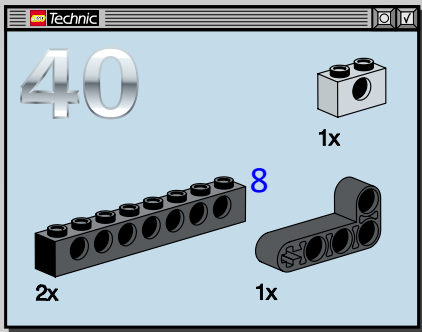

black

LEGO Technic

39

6

- 4x [1x 2-hole Technic brick]
- 1x [1x 1-hole Technic pin]
- 2x [2x 2-hole Technic connector]
- 1x [1x 3-hole Technic Technic axle]
- 1x [1x 4-hole Technic Technic axle]
- 1x [1x 5-hole Technic Technic axle]
- 2x [2x 2-hole Technic Technic axle]