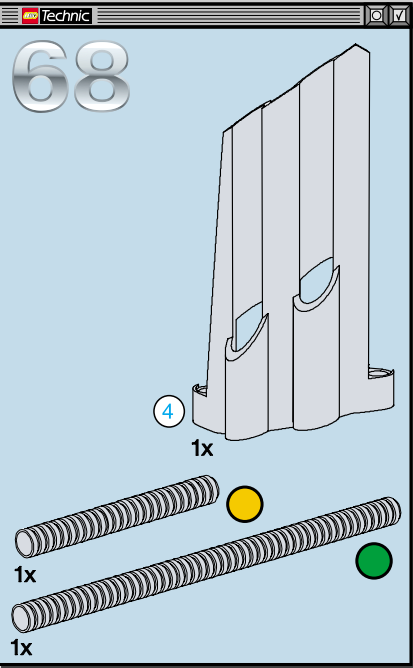

LEGO Technic

65

- 1x [Grey L-shaped Technic Beam]
- 2x [Grey Technic Pin]
- 1x [Grey Technic Pin]
- 1x [Grey Technic Pin]
- 2x [Grey Technic Pin]
- 2x [Grey Technic Pin]

1 2 3

7.5 cm

5.5 cm

14.5 cm

14.5 cm