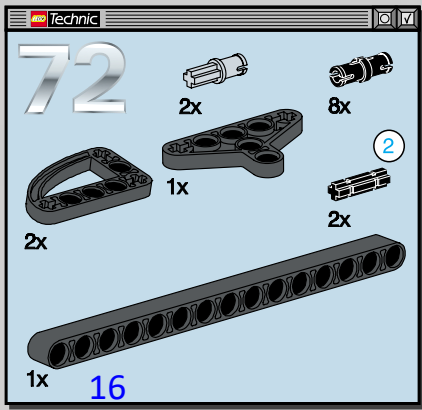

LEGO Technic

65

- 1x [Grey L-shaped Technic Beam]
- 2x [Grey Technic Pin]
- 1x [Grey Technic Pin]
- 1x [Grey Technic Pin]
- 2x [Grey Technic Pin]
- 2x [Grey Technic Pin]

1 2 3

7.5 cm

5.5 cm

14.5 cm

14.5 cm

4 cm

4

5

6

7

LEGO Technic

74

1x