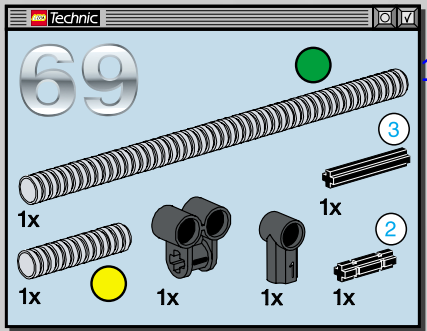

LEGO Technic

65

- 1x [Grey L-shaped Technic Beam]
- 2x [Grey Technic Pin]
- 1x [Grey Technic Pin]
- 1x [Grey Technic Pin]
- 2x [Grey Technic Pin]
- 2x [Grey Technic Pin]

1 2 3

7.5 cm

5.5 cm

14.5 cm

14.5 cm