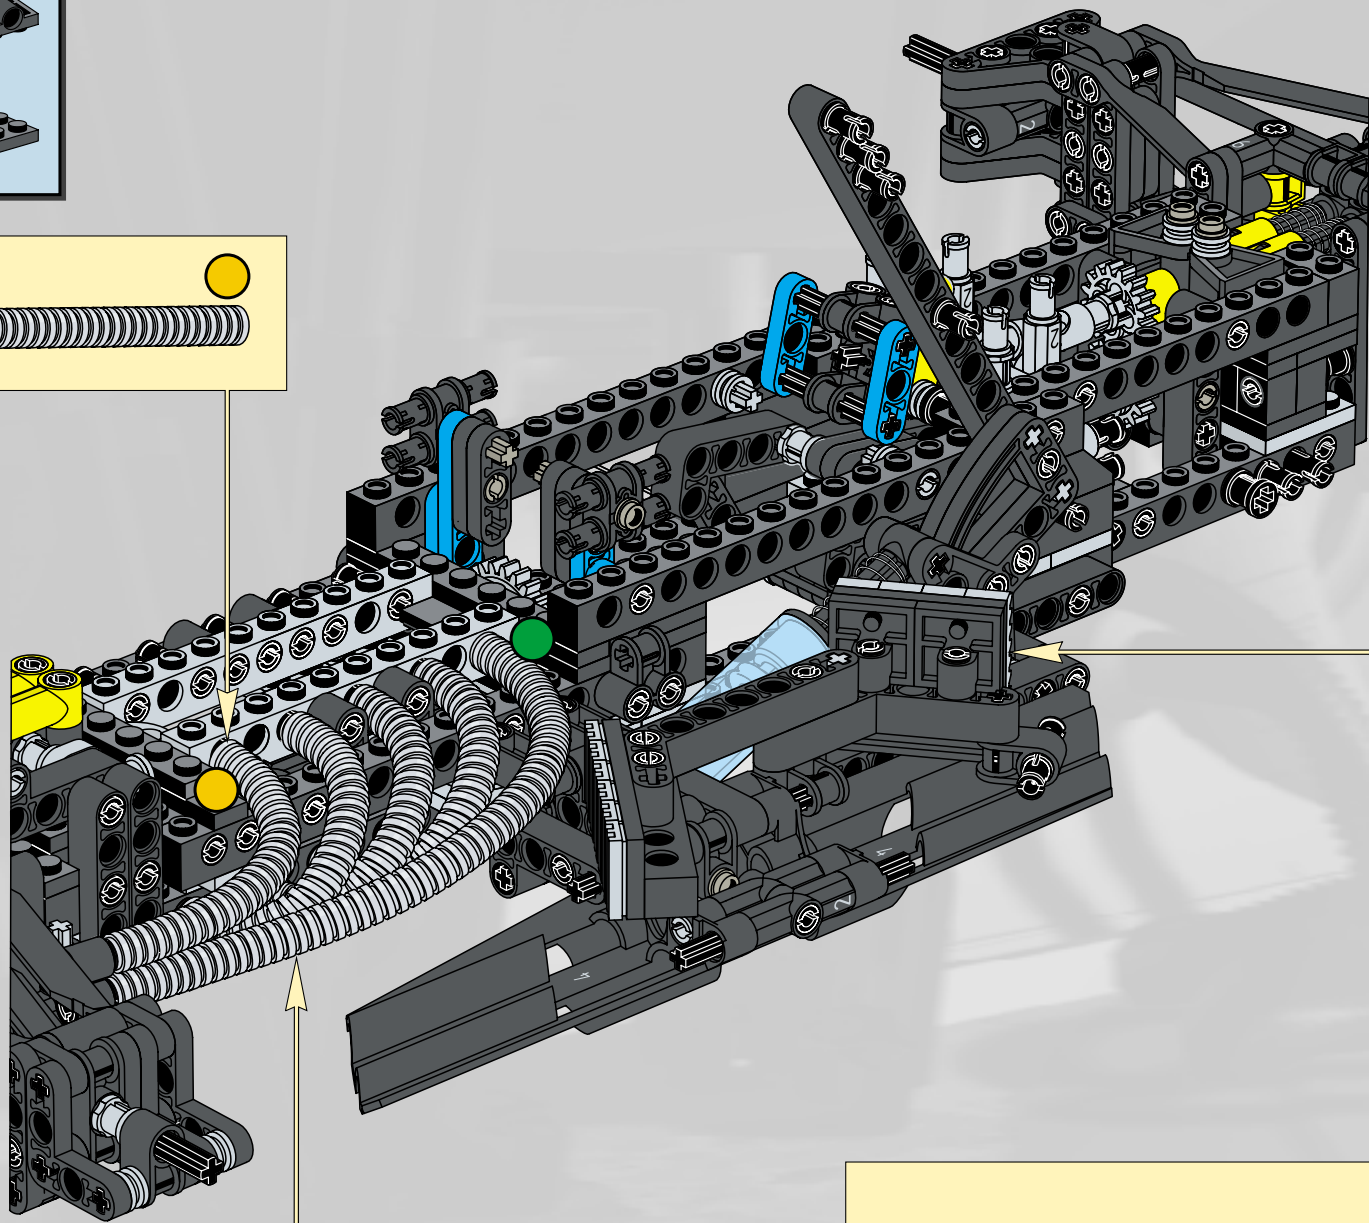

LEGO Technic

65

- 1x [Grey L-shaped Technic Beam]
- 2x [Grey Technic Pin]
- 1x [Grey Technic Pin]
- 1x [Grey Technic Pin]
- 2x [Grey Technic Pin]
- 2x [Grey Technic Pin]

1 2 3

7.5 cm

5.5 cm

14.5 cm

14.5 cm