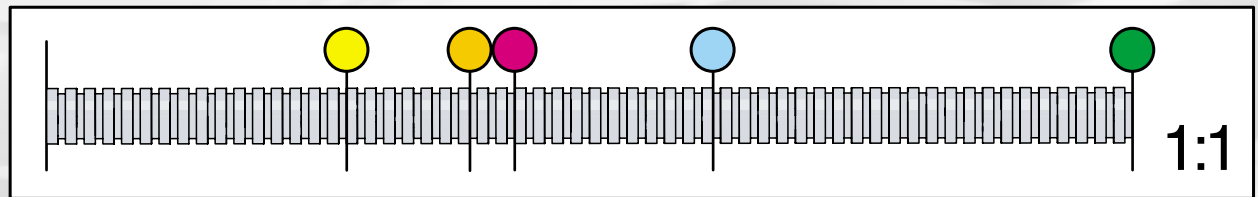

LEGO Technic

65

- 1x [Grey L-shaped Technic Beam]
- 2x [Grey Technic Pin]
- 1x [Grey Technic Pin]
- 1x [Grey Technic Pin]
- 2x [Grey Technic Pin]
- 2x [Grey Technic Pin]

1 2 3

7.5 cm

5.5 cm

14.5 cm

14.5 cm