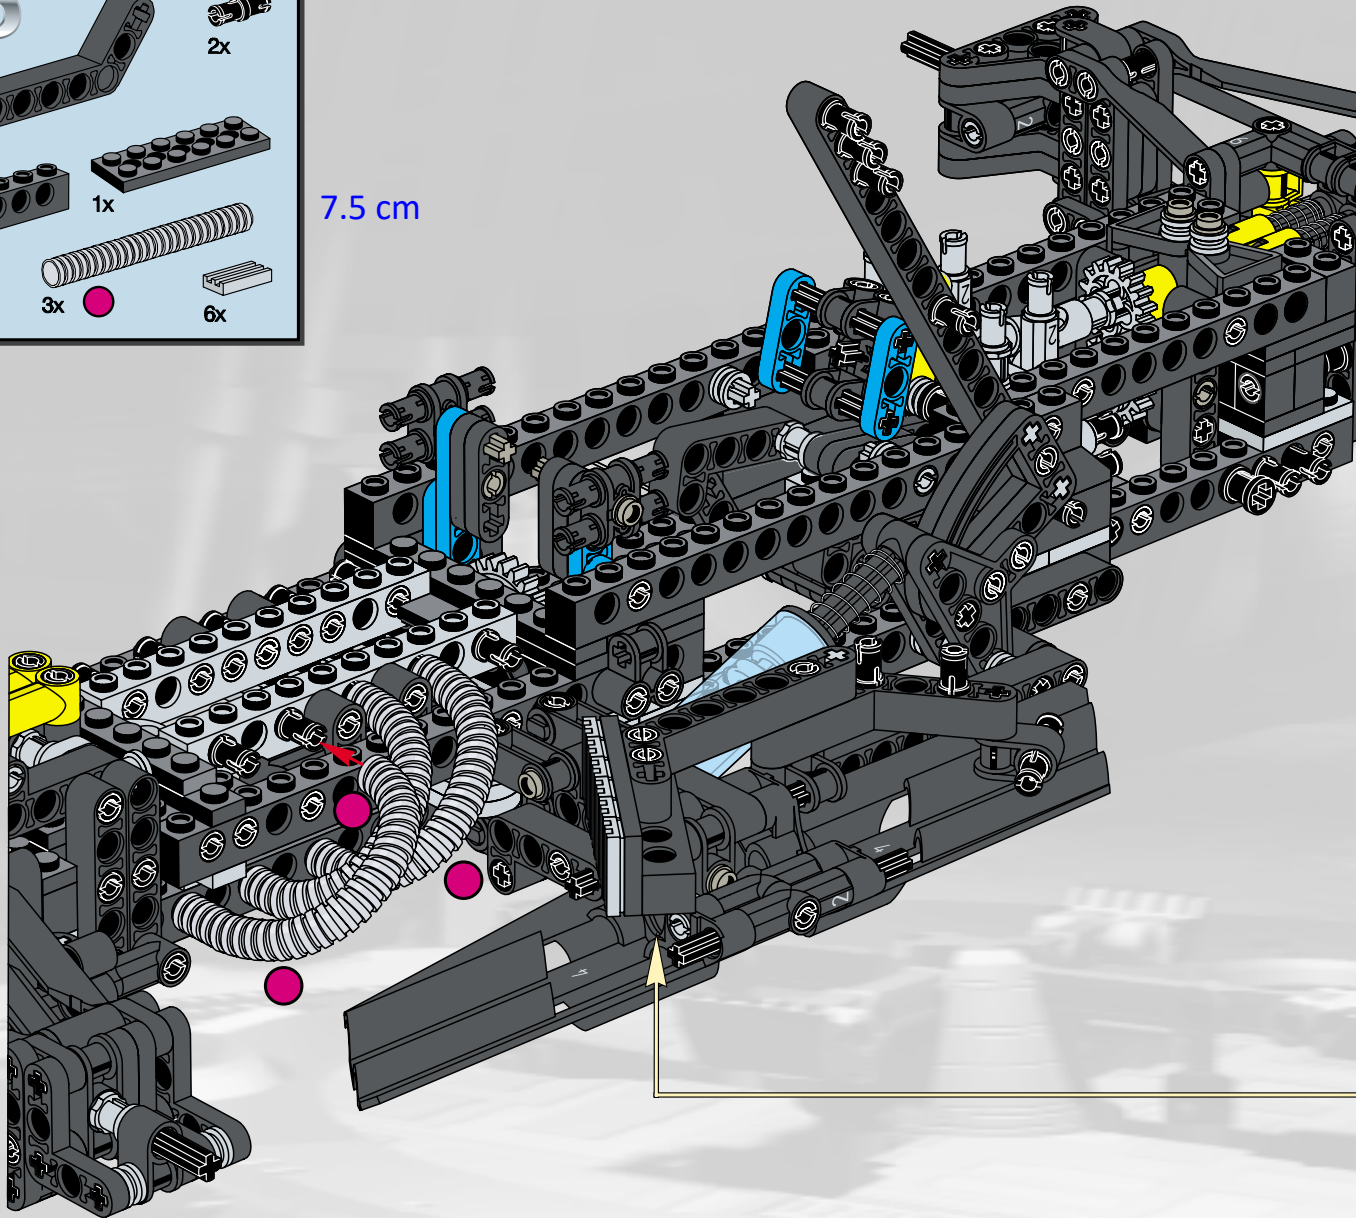

LEGO Technic

65

- 1x [Grey L-shaped Technic Beam]
- 2x [Grey Technic Pin]
- 1x [Grey Technic Pin]
- 1x [Grey Technic Pin]
- 2x [Grey Technic Pin]
- 2x [Grey Technic Pin]

1 2 3

7.5 cm

5.5 cm

14.5 cm

14.5 cm