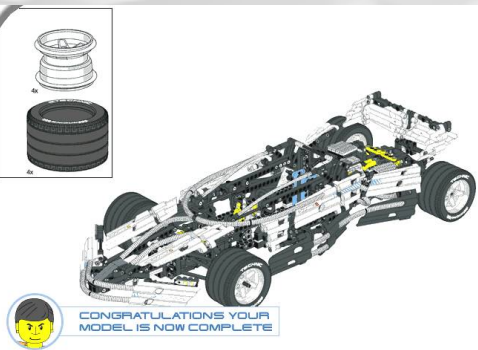

8458 Silver Champion Model A

Page 004

8458 Silver Champion Model B

Page 127

8458 Silver Sports Car

<http://www.brickshelf.com/cgi-bin/gallery.cgi?f=47708>

<http://www.brickshelf.com/cgi-bin/gallery.cgi?f=35660>

8458 Silver Champion and 1x 8466 Offroader

<https://bricksafe.com/pages/NKubate/84588466-supercar>

8458 Street Sensation

http://www.vfaq.org/models//Street_Sensation/Step-01/index.html

◆ = 8,5 cm / 3.3 inch