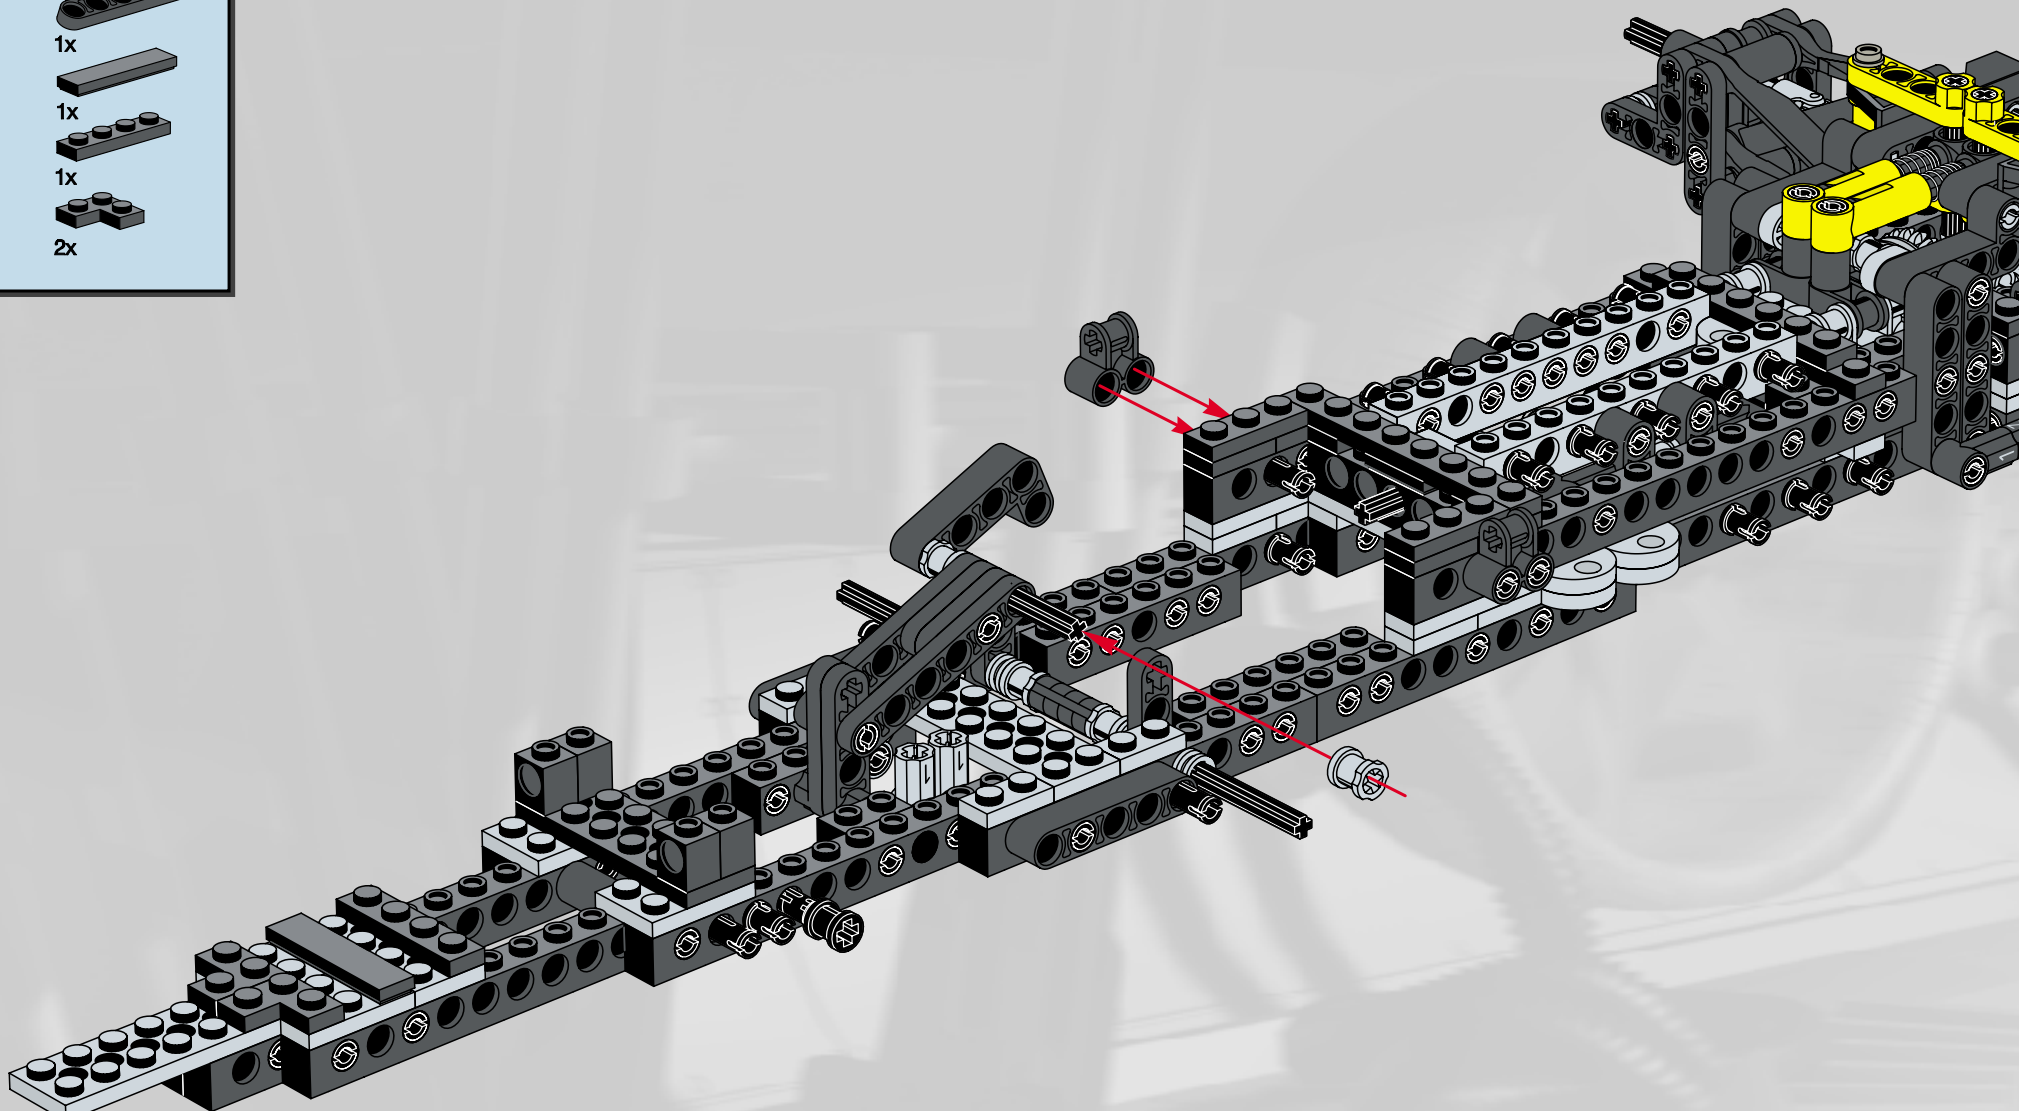

black

LEGO Technic

39

6

- 4x [1x 2-hole Technic brick]
- 1x [1x 1-hole Technic pin]
- 2x [2x 2-hole Technic connector]
- 1x [1x 3-hole Technic Technic axle]
- 1x [1x 4-hole Technic Technic axle]
- 1x [1x 5-hole Technic Technic axle]
- 2x [2x 2-hole Technic Technic axle]