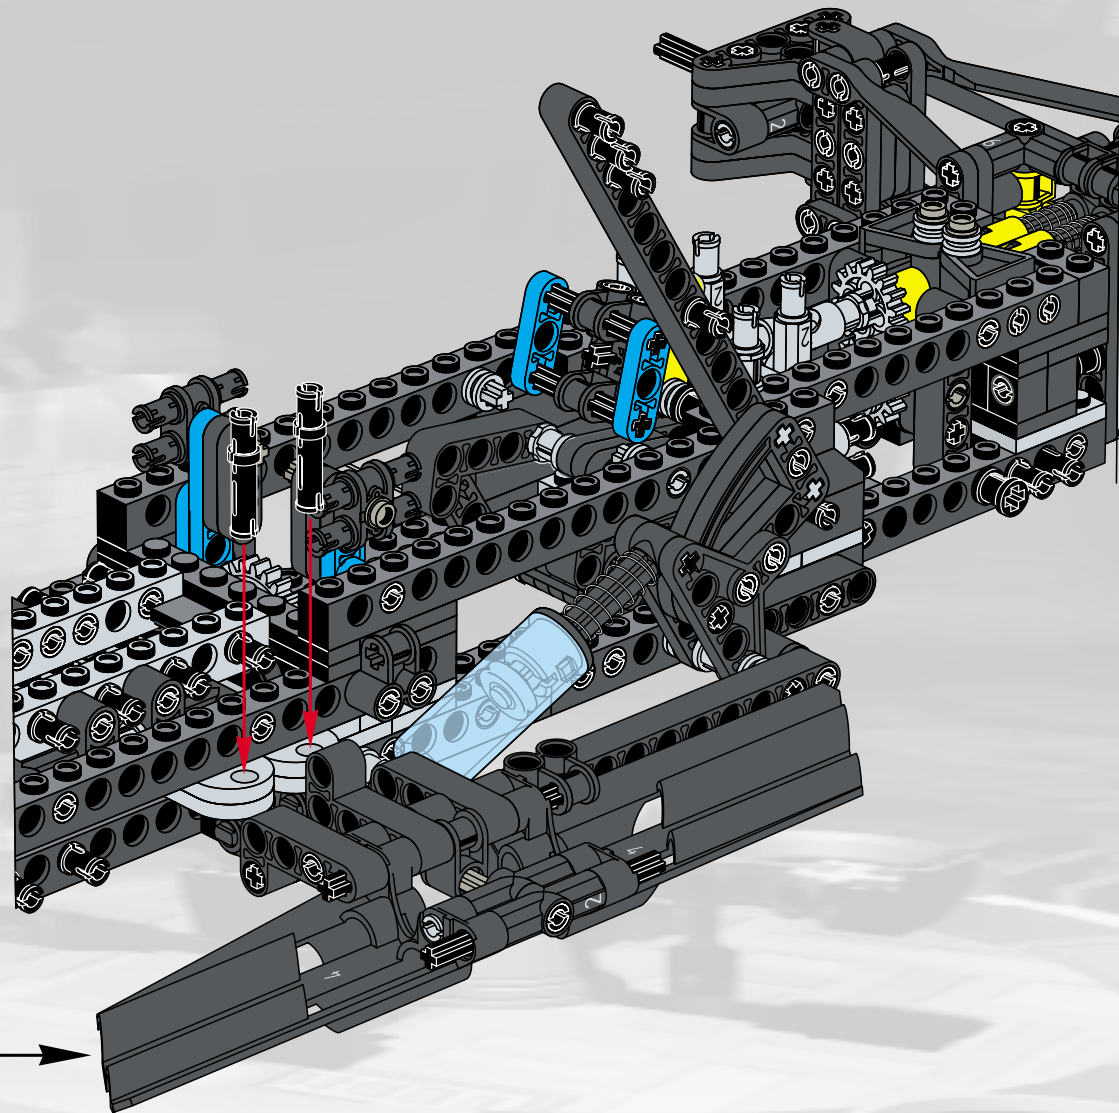

LEGO Technic

65

- 1x [Grey L-shaped Technic Beam]
- 2x [Grey Technic Pin]
- 1x [Grey Technic Pin]
- 1x [Grey Technic Pin]
- 2x [Grey Technic Pin]
- 2x [Grey Technic Pin]

1 2 3

7.5 cm

5.5 cm

14.5 cm

14.5 cm