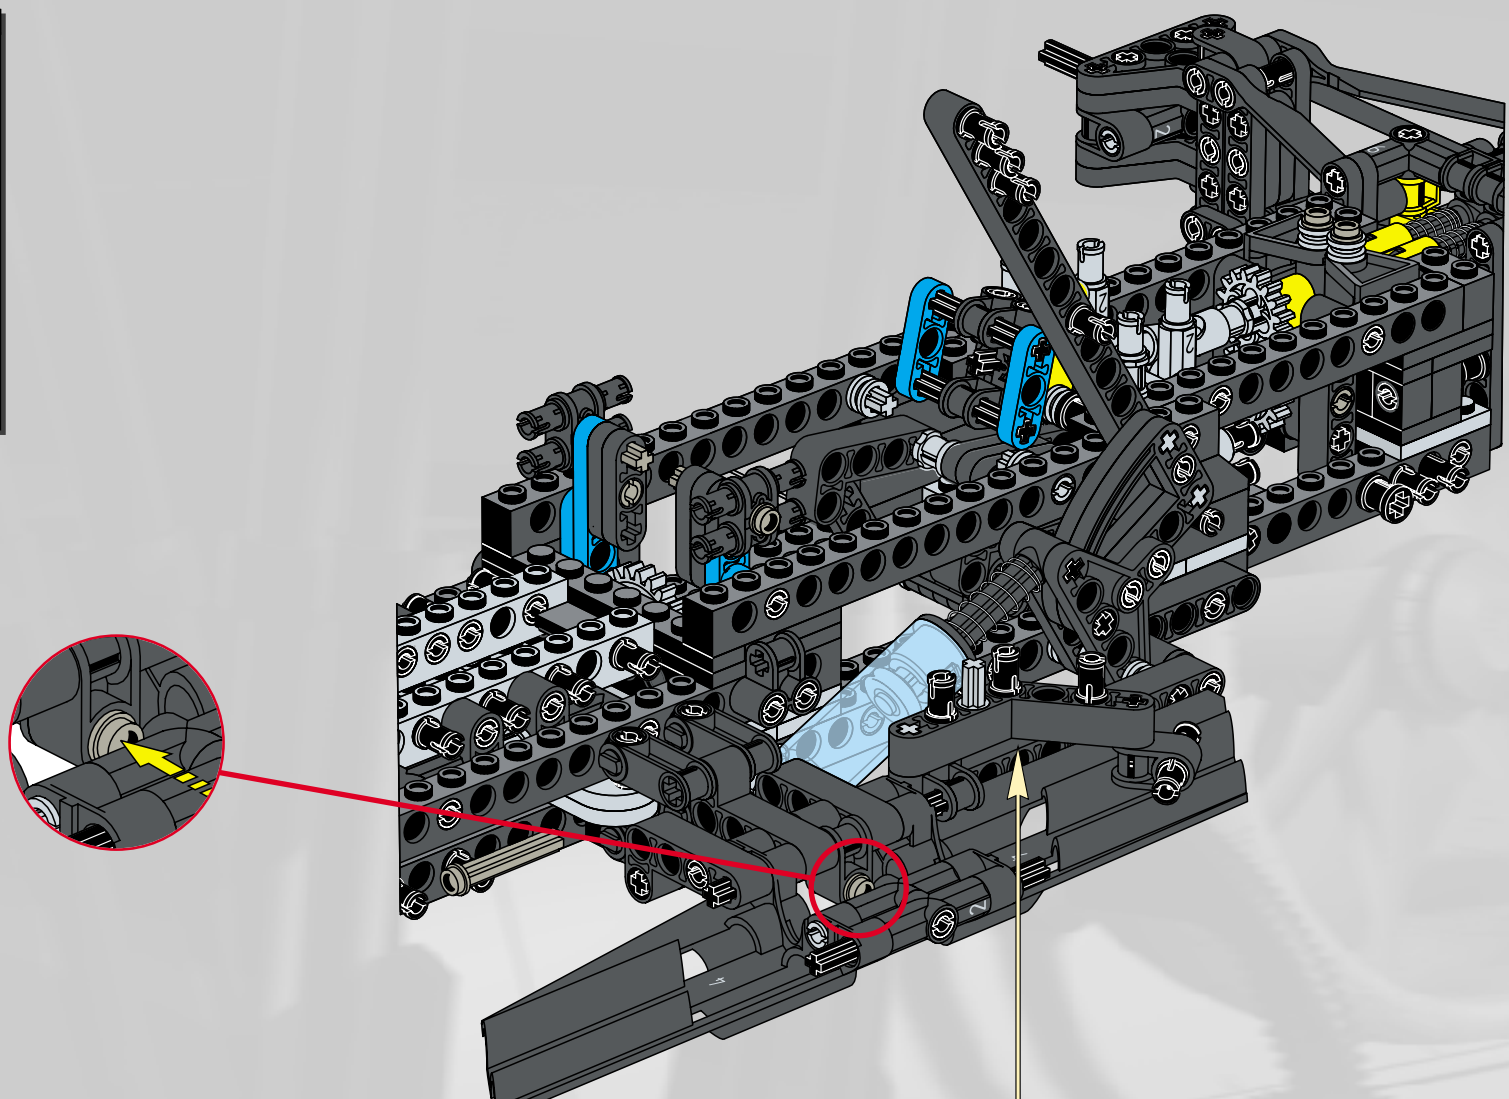

LEGO Technic

65

- 1x [Grey L-shaped Technic Beam]
- 2x [Grey Technic Pin]
- 1x [Grey Technic Pin]
- 1x [Grey Technic Pin]
- 2x [Grey Technic Pin]
- 2x [Grey Technic Pin]

1 2 3

7.5 cm

5.5 cm

14.5 cm

14.5 cm