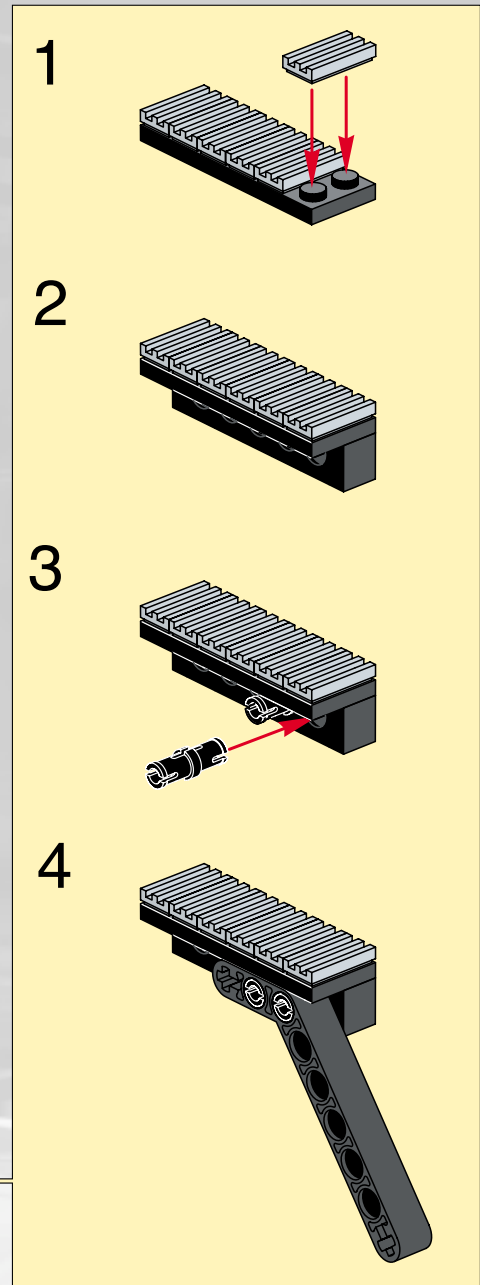

LEGO Technic

65

- 1x [Grey L-shaped Technic Beam]
- 2x [Grey Technic Pin]
- 1x [Grey Technic Pin]
- 1x [Grey Technic Pin]
- 2x [Grey Technic Pin]
- 2x [Grey Technic Pin]

1 2 3

7.5 cm

5.5 cm

14.5 cm

14.5 cm