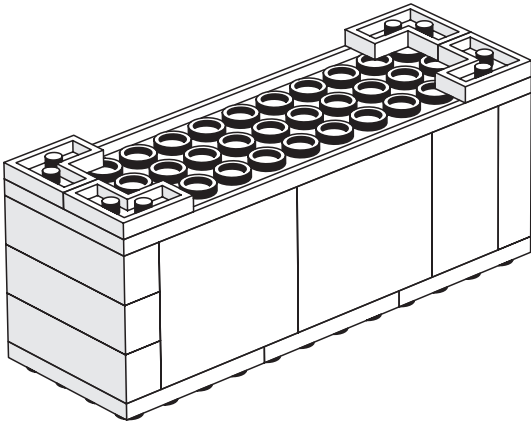

6

2x

Image	Qty	Item No	Description	MID
Regular Items:				
Parts:				
	3	2436	White Bracket 1 x 2 - 1 x 4 Catalog: Parts: Bracket 4159314 or 4282737	PG
+			*	
	1	3005	White Brick 1 x 1 Catalog: Parts: Brick 300501	PG
+			*	
	1	3004	Light Gray Brick 1 x 2 Catalog: Parts: Brick 300402	PG
+			*	
	5	3004	Maersk Blue Brick 1 x 2 Catalog: Parts: Brick 4585673	PG
+			*	
	1	3004	White Brick 1 x 2 Catalog: Parts: Brick 4613964 or 300401	PG
+			*	
	3	3622	White Brick 1 x 3 Catalog: Parts: Brick 362201	PG
+			*	
	6	3010	White Brick 1 x 4 Catalog: Parts: Brick 301001	PG
+			*	
	1	2877	Black Brick, Modified 1 x 2 with Grille (Flutes) Catalog: Parts: Brick, Modified 287726	PG
+			*	
	1	6091	White Brick, Modified 1 x 2 x 1 1/3 with Curved Top Catalog: Parts: Brick, Modified 6285777 or 609101	PG
+			*	
	1	6081	White Brick, Modified 2 x 4 x 1 1/3 with Curved Top Catalog: Parts: Brick, Modified 608101	PG
+			*	
	8	3062b	Light Gray Brick, Round 1 x 1 Open Stud Catalog: Parts: Brick, Round 306202	PG
+			*	