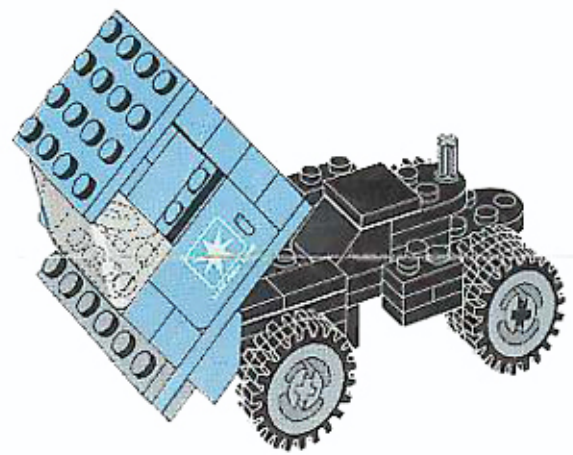

# 1651

# MAERSK LINE

The LEGO logo is displayed in its characteristic white, stylized font with a black outline, set against a solid red square background.

1

2

3

4

5

6