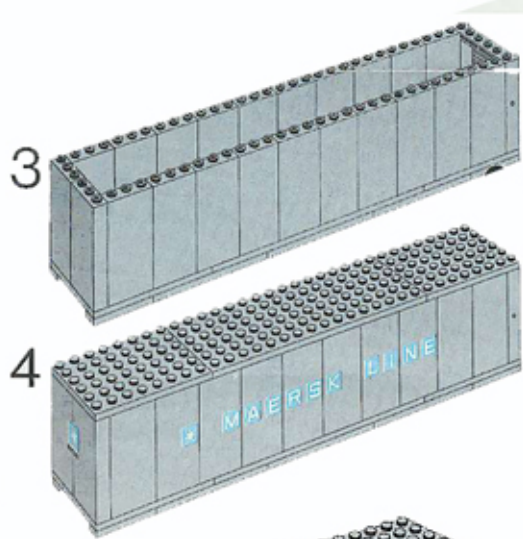

# MAERSK LINE

The LEGO logo is displayed in its characteristic white, stylized font with a black outline, set against a solid red square background.

1

2

3

4

5

6