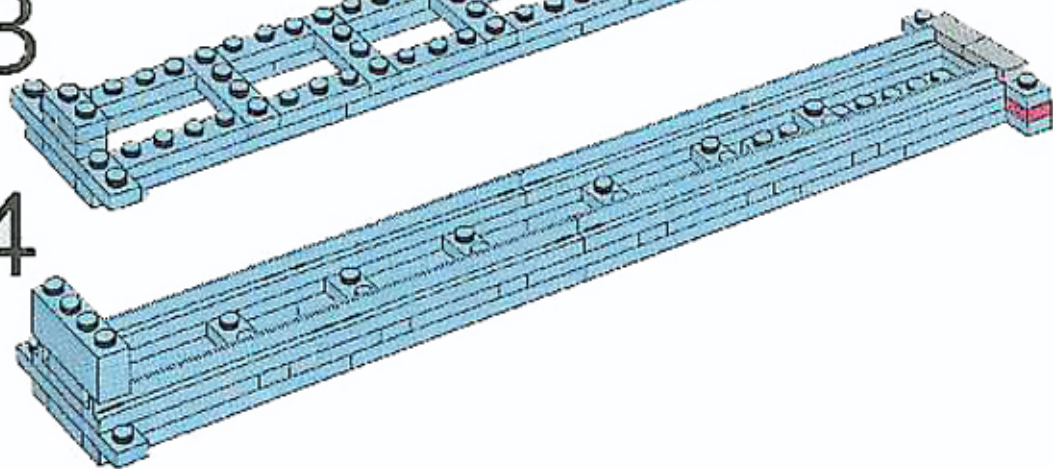

# MAERSK LINE

The LEGO logo is displayed in its characteristic white, stylized font with a black outline, set against a solid red square background.

1

2

3

4

5

6