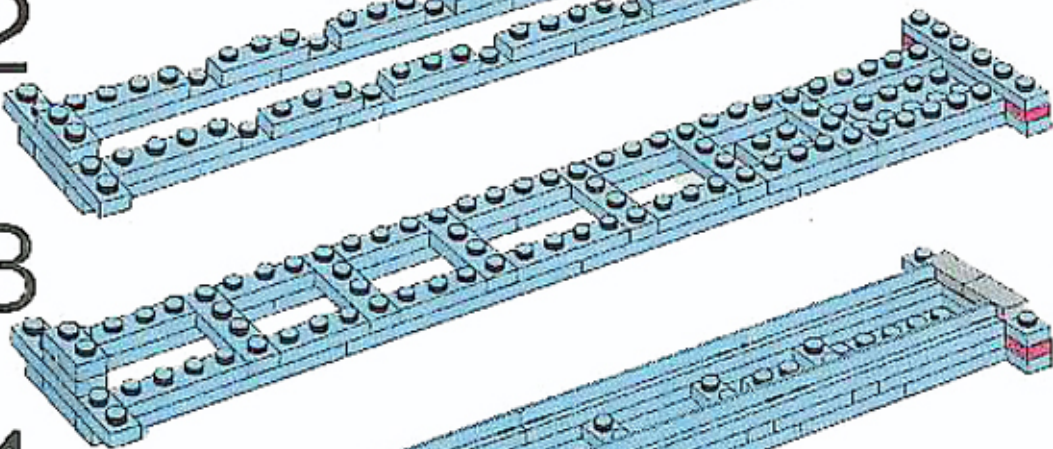

# MAERSK LINE

The LEGO logo is displayed in its characteristic white, stylized font with a black outline, set against a solid red square background.

1

2

3

4

5

6