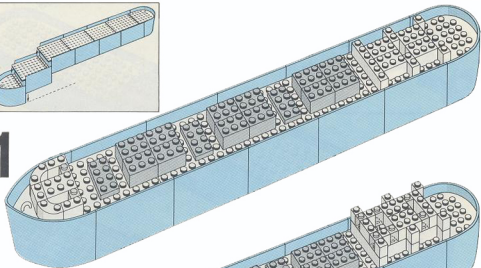

1

2

3

4

5

6

1650

MAERSK LINE

© LEGO System A/S 1974. Specially made for MAERSK LINE

1

2

3

4

5

6

Max 40°C, 104°F

Max 40°C, 104°F

Image	Qty	Item No	Description	MID		
Regular Items:						
Parts:						
+			1	x145c02	Maersk Blue Boat Hull Smooth Bow 5 x 6 x 3 1/3, Deck Color White Catalog: Parts: Boat Part Color Code Missing	PG
+			5	x146c02	Maersk Blue Boat Hull Smooth Middle 8 x 6 x 3 1/3, Deck Color White Catalog: Parts: Boat Part Color Code Missing	PG
+			1	x147c02	Maersk Blue Boat Hull Smooth Stern 6 x 6 x 3 1/3, Deck Color White Catalog: Parts: Boat Part Color Code Missing	PG
+			3	x149a	Red Boat Keel Weighted 8 x 2 x 4 without Bottom Tab Catalog: Parts: Boat Part Color Code Missing	PG
+			12	3005	Trans-Clear Brick 1 x 1 Catalog: Parts: Brick 6220959 or 4645394 or 4238226	PG
+			16	3005	White Brick 1 x 1 Catalog: Parts: Brick 300501	PG
+			7	3004	White Brick 1 x 2 Catalog: Parts: Brick 4613964 or 300401	PG
+			4	3010	White Brick 1 x 4 Catalog: Parts: Brick 301001	PG
+			1	3009	Trans-Clear Brick 1 x 6 Catalog: Parts: Brick Part Color Code Missing	PG
+			1	3009	White Brick 1 x 6 Catalog: Parts: Brick 300901	PG
+			2	3002old	Black Brick 2 x 3 without Cross Supports Catalog: Parts: Brick Part Color Code Missing	PG

*

+  28 [3062a](#) **White Brick, Round 1 x 1 Solid Stud** [Catalog: Parts: Brick, Round](#) [Part Color Code Missing](#) [PG](#)

*

+  2 [3063](#) **White Brick, Round Corner 2 x 2 Macaroni with Stud Notch** [Catalog: Parts: Brick, Round](#) [306301 or 4501579](#) [PG](#)