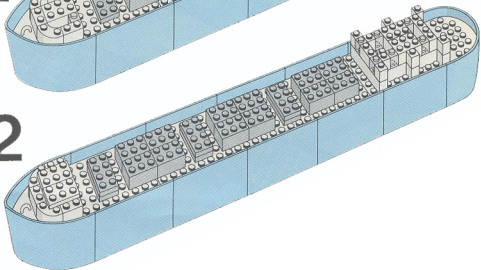

© LEGO System A/S 1974. Specially made for MAERSK LINE

1

2

3

4

5

6

Max 40°C, 104°F

Max 40°C, 104°F

Image	Qty	Item No	Description	MID		
Regular Items:						
Parts:						
+			1	x145c02	Maersk Blue Boat Hull Smooth Bow 5 x 6 x 3 1/3, Deck Color White Catalog: Parts: Boat Part Color Code Missing	PG
+			5	x146c02	Maersk Blue Boat Hull Smooth Middle 8 x 6 x 3 1/3, Deck Color White Catalog: Parts: Boat Part Color Code Missing	PG
+			1	x147c02	Maersk Blue Boat Hull Smooth Stern 6 x 6 x 3 1/3, Deck Color White Catalog: Parts: Boat Part Color Code Missing	PG
+			3	x149a	Red Boat Keel Weighted 8 x 2 x 4 without Bottom Tab Catalog: Parts: Boat Part Color Code Missing	PG
+			12	3005	Trans-Clear Brick 1 x 1 Catalog: Parts: Brick 6220959 or 4645394 or 4238226	PG
+			16	3005	White Brick 1 x 1 Catalog: Parts: Brick 300501	PG
+			7	3004	White Brick 1 x 2 Catalog: Parts: Brick 4613964 or 300401	PG
+			4	3010	White Brick 1 x 4 Catalog: Parts: Brick 301001	PG
+			1	3009	Trans-Clear Brick 1 x 6 Catalog: Parts: Brick Part Color Code Missing	PG
+			1	3009	White Brick 1 x 6 Catalog: Parts: Brick 300901	PG
+			2	3002old	Black Brick 2 x 3 without Cross Supports Catalog: Parts: Brick Part Color Code Missing	PG

*

+  28 [3062a](#) **White Brick, Round 1 x 1 Solid Stud** [Catalog: Parts: Brick, Round](#) [Part Color Code Missing](#) [PG](#)

*

+  2 [3063](#) **White Brick, Round Corner 2 x 2 Macaroni with Stud Notch** [Catalog: Parts: Brick, Round](#) [306301 or 4501579](#) [PG](#)