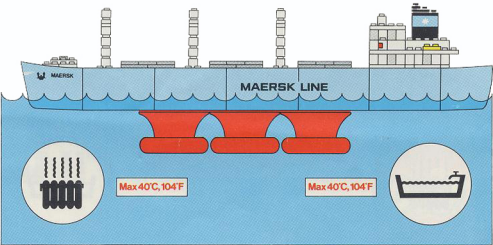

© LEGO System A/S 1974. Specially made for MAERSK LINE

1

2

3

4

5

6

Max 40°C, 104°F

Max 40°C, 104°F

Image	Qty	Item No	Description	MID		
Regular Items:						
Parts:						
+			1	x145c02	Maersk Blue Boat Hull Smooth Bow 5 x 6 x 3 1/3, Deck Color White Catalog: Parts: Boat Part Color Code Missing	PG
+			5	x146c02	Maersk Blue Boat Hull Smooth Middle 8 x 6 x 3 1/3, Deck Color White Catalog: Parts: Boat Part Color Code Missing	PG
+			1	x147c02	Maersk Blue Boat Hull Smooth Stern 6 x 6 x 3 1/3, Deck Color White Catalog: Parts: Boat Part Color Code Missing	PG
+			3	x149a	Red Boat Keel Weighted 8 x 2 x 4 without Bottom Tab Catalog: Parts: Boat Part Color Code Missing	PG
+			12	3005	Trans-Clear Brick 1 x 1 Catalog: Parts: Brick 6220959 or 4645394 or 4238226	PG
+			16	3005	White Brick 1 x 1 Catalog: Parts: Brick 300501	PG
+			7	3004	White Brick 1 x 2 Catalog: Parts: Brick 4613964 or 300401	PG
+			4	3010	White Brick 1 x 4 Catalog: Parts: Brick 301001	PG
+			1	3009	Trans-Clear Brick 1 x 6 Catalog: Parts: Brick Part Color Code Missing	PG
+			1	3009	White Brick 1 x 6 Catalog: Parts: Brick 300901	PG
+			2	3002old	Black Brick 2 x 3 without Cross Supports Catalog: Parts: Brick Part Color Code Missing	PG