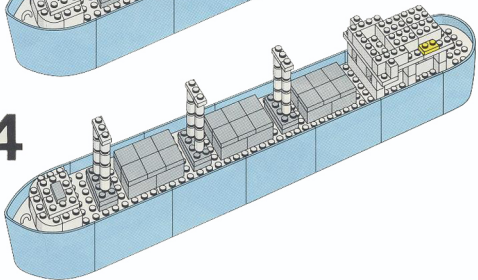

© LEGO System A/S 1974. Specially made for MAERSK LINE

1

2

3

4

5

6

Max 40°C, 104°F

Max 40°C, 104°F

Image	Qty	Item No	Description	MID		
Regular Items:						
Parts:						
+			1	x145c02	Maersk Blue Boat Hull Smooth Bow 5 x 6 x 3 1/3, Deck Color White Catalog: Parts: Boat Part Color Code Missing	PG
+			5	x146c02	Maersk Blue Boat Hull Smooth Middle 8 x 6 x 3 1/3, Deck Color White Catalog: Parts: Boat Part Color Code Missing	PG
+			1	x147c02	Maersk Blue Boat Hull Smooth Stern 6 x 6 x 3 1/3, Deck Color White Catalog: Parts: Boat Part Color Code Missing	PG
+			3	x149a	Red Boat Keel Weighted 8 x 2 x 4 without Bottom Tab Catalog: Parts: Boat Part Color Code Missing	PG
+			12	3005	Trans-Clear Brick 1 x 1 Catalog: Parts: Brick 6220959 or 4645394 or 4238226	PG
+			16	3005	White Brick 1 x 1 Catalog: Parts: Brick 300501	PG
+			7	3004	White Brick 1 x 2 Catalog: Parts: Brick 4613964 or 300401	PG
+			4	3010	White Brick 1 x 4 Catalog: Parts: Brick 301001	PG
+			1	3009	Trans-Clear Brick 1 x 6 Catalog: Parts: Brick Part Color Code Missing	PG
+			1	3009	White Brick 1 x 6 Catalog: Parts: Brick 300901	PG
+			2	3002old	Black Brick 2 x 3 without Cross Supports Catalog: Parts: Brick Part Color Code Missing	PG