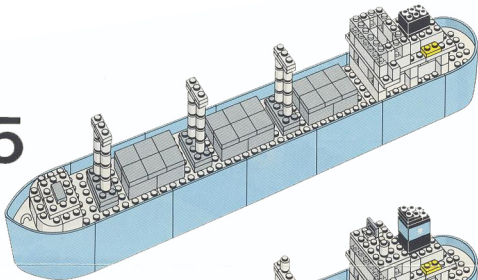

© LEGO System A/S 1974. Specially made for MAERSK LINE

1

2

3

4

5

6

Max 40°C, 104°F

Max 40°C, 104°F

Image	Qty	Item No	Description	MID		
Regular Items:						
Parts:						
+			1	x145c02	Maersk Blue Boat Hull Smooth Bow 5 x 6 x 3 1/3, Deck Color White Catalog: Parts: Boat Part Color Code Missing	PG
+			5	x146c02	Maersk Blue Boat Hull Smooth Middle 8 x 6 x 3 1/3, Deck Color White Catalog: Parts: Boat Part Color Code Missing	PG
+			1	x147c02	Maersk Blue Boat Hull Smooth Stern 6 x 6 x 3 1/3, Deck Color White Catalog: Parts: Boat Part Color Code Missing	PG
+			3	x149a	Red Boat Keel Weighted 8 x 2 x 4 without Bottom Tab Catalog: Parts: Boat Part Color Code Missing	PG
+			12	3005	Trans-Clear Brick 1 x 1 Catalog: Parts: Brick 6220959 or 4645394 or 4238226	PG
+			16	3005	White Brick 1 x 1 Catalog: Parts: Brick 300501	PG
+			7	3004	White Brick 1 x 2 Catalog: Parts: Brick 4613964 or 300401	PG
+			4	3010	White Brick 1 x 4 Catalog: Parts: Brick 301001	PG
+			1	3009	Trans-Clear Brick 1 x 6 Catalog: Parts: Brick Part Color Code Missing	PG
+			1	3009	White Brick 1 x 6 Catalog: Parts: Brick 300901	PG
+			2	3002old	Black Brick 2 x 3 without Cross Supports Catalog: Parts: Brick Part Color Code Missing	PG