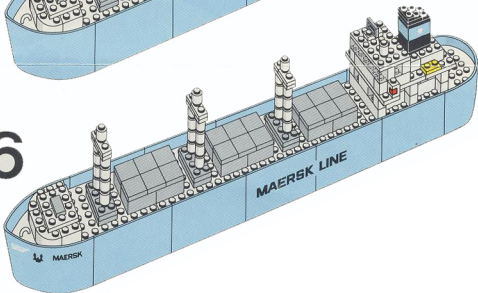

© LEGO System A/S 1974. Specially made for MAERSK LINE

1

2

3

4

5

6

Max 40°C, 104°F