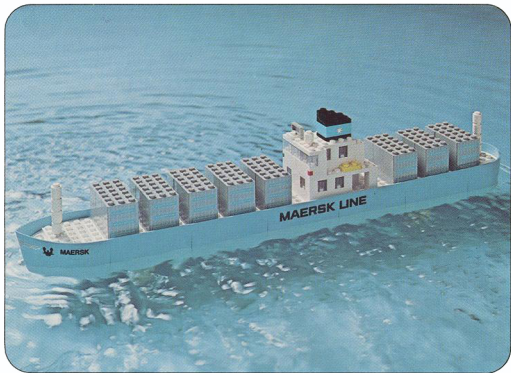

The LEGO logo is displayed in its characteristic white, bold, rounded font with a black outline and a yellow shadow, set against a red square background.

1650

MAERSK LINE

© LEGO System A/S 1974. Specially made for MAERSK LINE