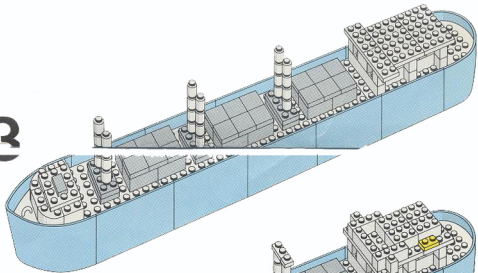

© LEGO System A/S 1974. Specially made for MAERSK LINE

1

2

3

4

5

6

Max 40°C, 104°F

Max 40°C, 104°F

Image	Qty	Item No	Description	MID		
Regular Items:						
Parts:						
+			1	x145c02	Maersk Blue Boat Hull Smooth Bow 5 x 6 x 3 1/3, Deck Color White Catalog: Parts: Boat Part Color Code Missing	PG
+			5	x146c02	Maersk Blue Boat Hull Smooth Middle 8 x 6 x 3 1/3, Deck Color White Catalog: Parts: Boat Part Color Code Missing	PG
+			1	x147c02	Maersk Blue Boat Hull Smooth Stern 6 x 6 x 3 1/3, Deck Color White Catalog: Parts: Boat Part Color Code Missing	PG
+			3	x149a	Red Boat Keel Weighted 8 x 2 x 4 without Bottom Tab Catalog: Parts: Boat Part Color Code Missing	PG
+			12	3005	Trans-Clear Brick 1 x 1 Catalog: Parts: Brick 6220959 or 4645394 or 4238226	PG
+			16	3005	White Brick 1 x 1 Catalog: Parts: Brick 300501	PG
+			7	3004	White Brick 1 x 2 Catalog: Parts: Brick 4613964 or 300401	PG
+			4	3010	White Brick 1 x 4 Catalog: Parts: Brick 301001	PG
+			1	3009	Trans-Clear Brick 1 x 6 Catalog: Parts: Brick Part Color Code Missing	PG
+			1	3009	White Brick 1 x 6 Catalog: Parts: Brick 300901	PG
+			2	3002old	Black Brick 2 x 3 without Cross Supports Catalog: Parts: Brick Part Color Code Missing	PG