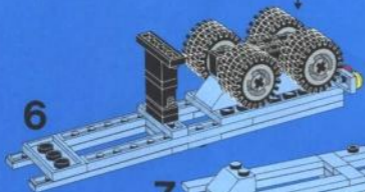

3

4

5

1

2

3

Image	Qty	Item No	Description	MID
Regular Items:				
Parts:				
+	 *	4	3957 Black Antenna 1 x 4 Catalog: Parts: Antenna 395726	PG
+	 *	2	3005 Black Brick 1 x 1 Catalog: Parts: Brick 300526	PG
+	 *	3	3004 Black Brick 1 x 2 Catalog: Parts: Brick 300426	PG
+	 *	11	3004 Maersk Blue Brick 1 x 2 Catalog: Parts: Brick 4585673	PG
+	 *	6	3622 Maersk Blue Brick 1 x 3 Catalog: Parts: Brick Part Color Code Missing	PG
+	 *	32	3755 Light Gray Brick 1 x 3 x 5 Catalog: Parts: Brick 4204873	PG
+	 *	5	3010 Light Gray Brick 1 x 4 Catalog: Parts: Brick 301002	PG
+	 *	6	3010 Maersk Blue Brick 1 x 4 Catalog: Parts: Brick 4585667	PG
+	 *	1	3003 Black Brick 2 x 2 Catalog: Parts: Brick 300326	PG
+	 *	4	4070 Black Brick, Modified 1 x 1 with Headlight Catalog: Parts: Brick, Modified 407026	PG
+	 *	6	4070 Maersk Blue Brick, Modified 1 x 1 with Headlight Catalog: Parts: Brick, Modified Part Color Code Missing	PG