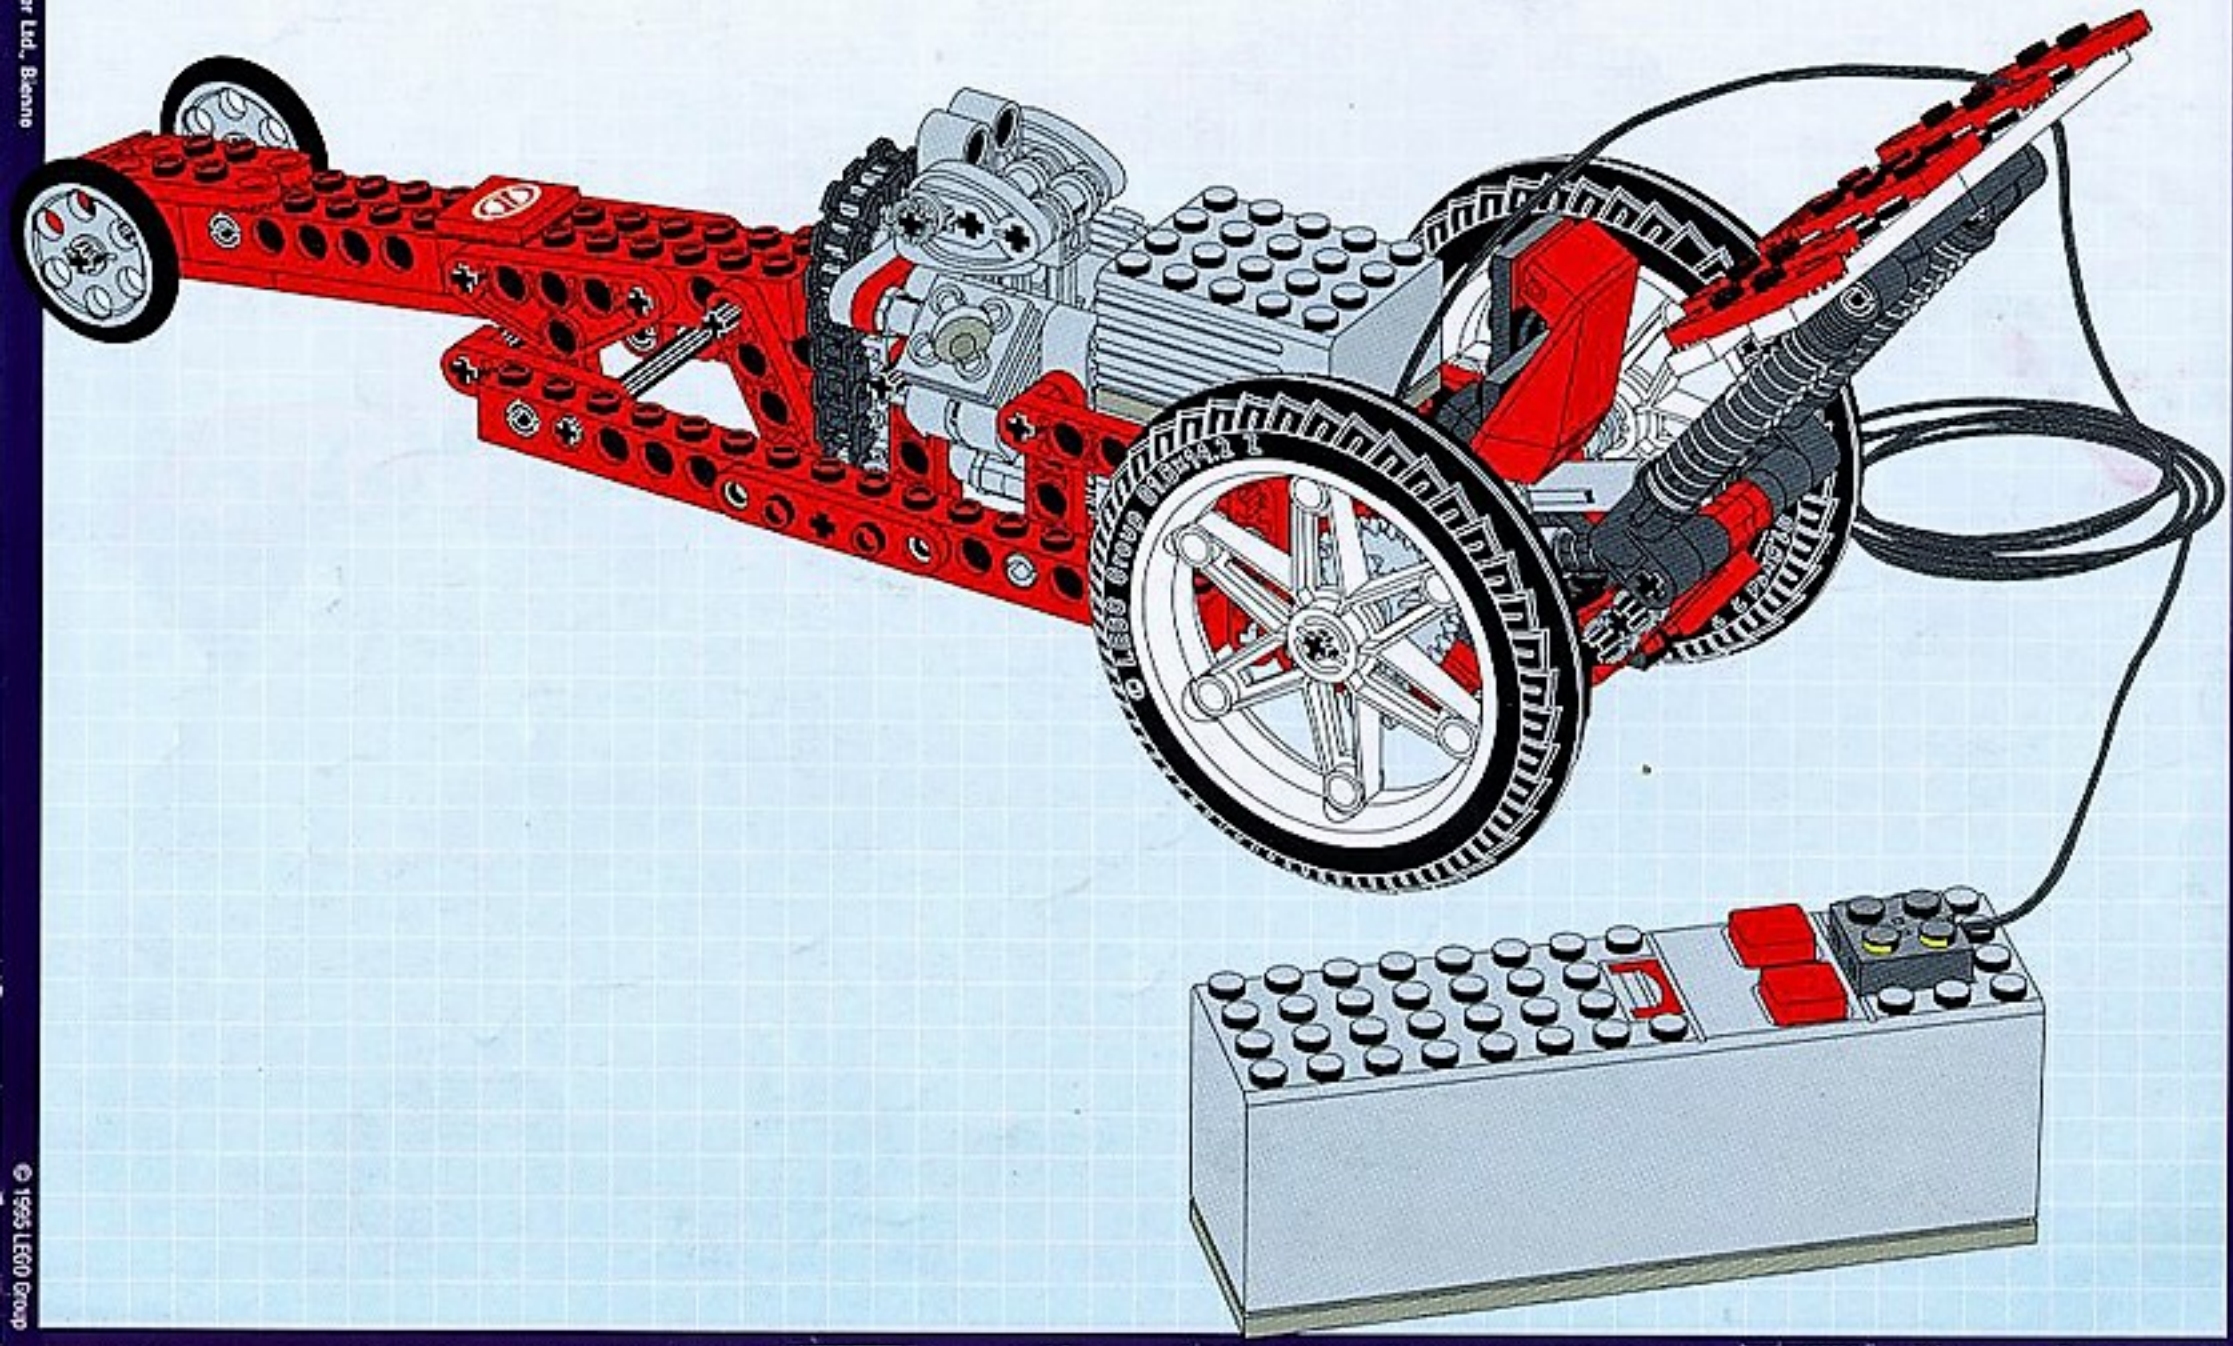

8422+8720

5

6

MC
8422

www.primo.com.br | 0800-010000

Image	Qty	Item No	Description	MID
Regular Items:				
Parts:				
+ 	1	3937	Red Hinge Brick 1 x 2 Base Catalog: Parts: Hinge 393721	PG
*				
+ 	1	3938	Red Hinge Brick 1 x 2 Top Catalog: Parts: Hinge 393821	PG
*				
+ 	2	4276	Black Hinge Plate 1 x 2 with 2 Fingers Catalog: Parts: Hinge Part Color Code Missing	PG
*				
+ 	2	4275	Black Hinge Plate 1 x 2 with 3 Fingers Catalog: Parts: Hinge 427526	PG
*				
+ 	1	75c04	Dark Gray Hose, Rigid 3mm D. 4L / 3.2cm Catalog: Parts: Hose, Rigid 3mm D. Part Color Code Missing	PG
*				
+ 	1	4865	Black Panel 1 x 2 x 1 Catalog: Parts: Panel 6146220 or 486526	PG
*				
+ 	2	3024	Black Plate 1 x 1 Catalog: Parts: Plate 302426	PG
*				
+ 	4	3023	Black Plate 1 x 2 Catalog: Parts: Plate 302326	PG
*				
+ 	2	3023	Light Gray Plate 1 x 2 Catalog: Parts: Plate 302302	PG
*				
+ 	2	3623	Red Plate 1 x 3 Catalog: Parts: Plate 362321	PG
*				
+ 	1	3710	Black Plate 1 x 4 Catalog: Parts: Plate 371026	PG
*				