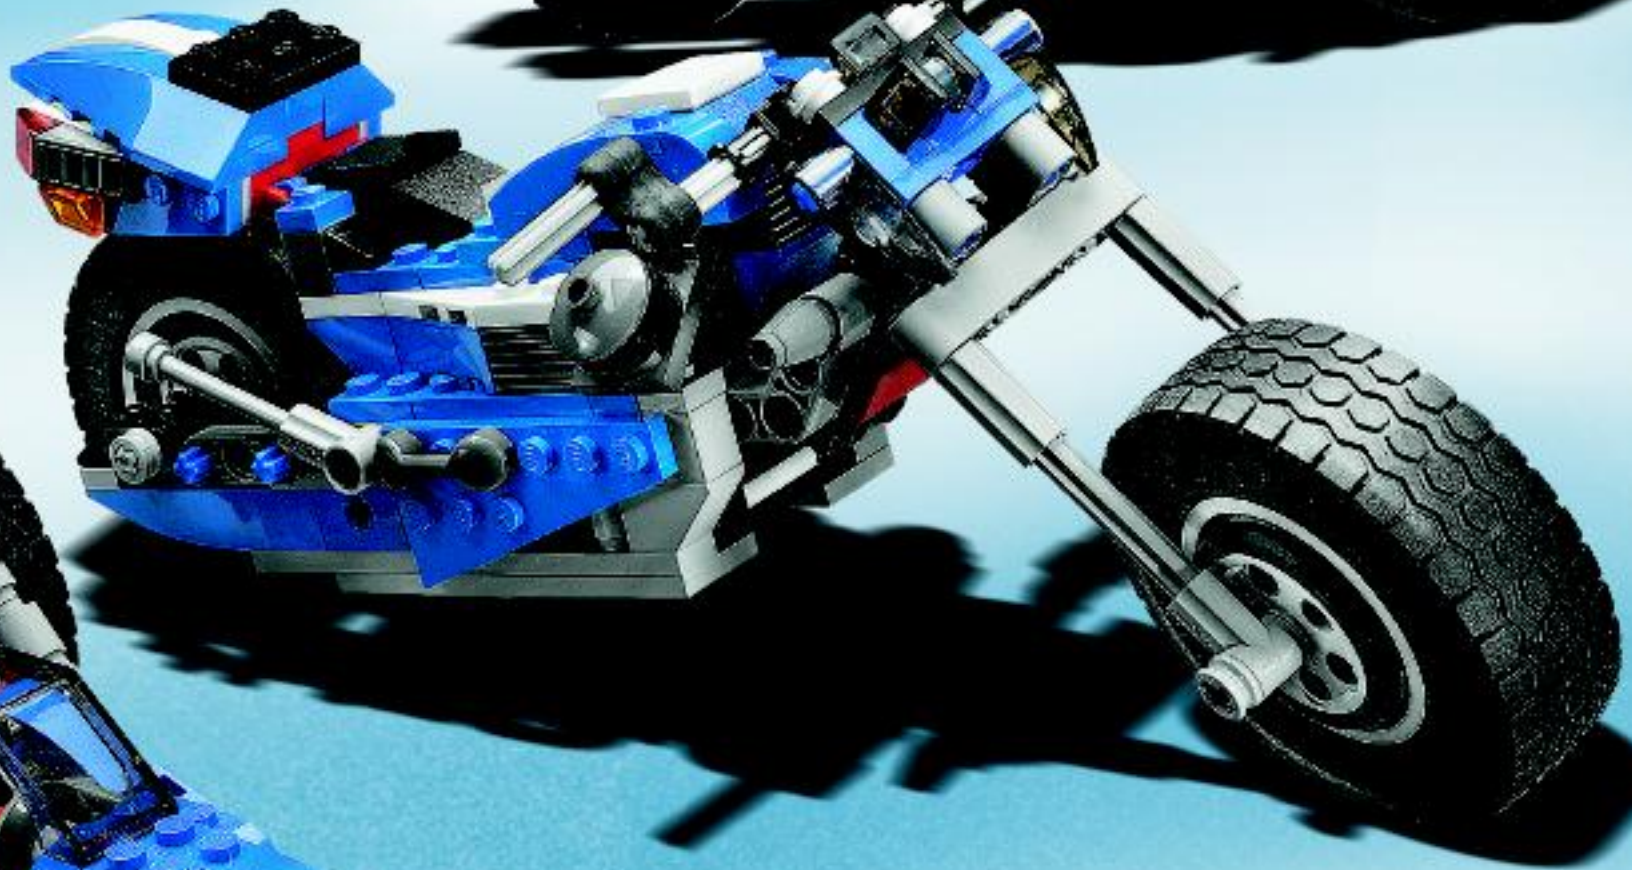

CREATOR

Image	Qty	Item No	Description	MID
Regular Items:				
Parts:				
+ 	4	3004	Black Brick 1 x 2 Catalog: Parts: Brick 300426	PG
* 	1	3623	Black Plate 1 x 3 Catalog: Parts: Plate 362326	PG
+ 	3	3710	Black Plate 1 x 4 Catalog: Parts: Plate 371026	PG
* 	1	3021	Black Plate 2 x 3 Catalog: Parts: Plate 302126	PG
+ 	3	3020	Black Plate 2 x 4 Catalog: Parts: Plate 302026	PG
* 	1	3035	Black Plate 4 x 8 Catalog: Parts: Plate 303526	PG
+ 	2	60470	Black Plate, Modified 1 x 2 with Clips Horizontal (thick open U clips) Catalog: Parts: Plate, Modified 4556158 or 4515172 or 4519849	PG
* 	1	2817	Black Plate, Modified 2 x 2 with Pin Holes Catalog: Parts: Plate, Modified 281726	PG
+ 	2	4032	Black Plate, Round 2 x 2 with Axle Hole Catalog: Parts: Plate, Round 403226	PG
* 	6	54200	Black Slope 30 1 x 1 x 2/3 Catalog: Parts: Slope 4287159 or 4504382	PG
+ 	1	3298	Black Slope 33 3 x 2 Catalog: Parts: Slope 329826	PG