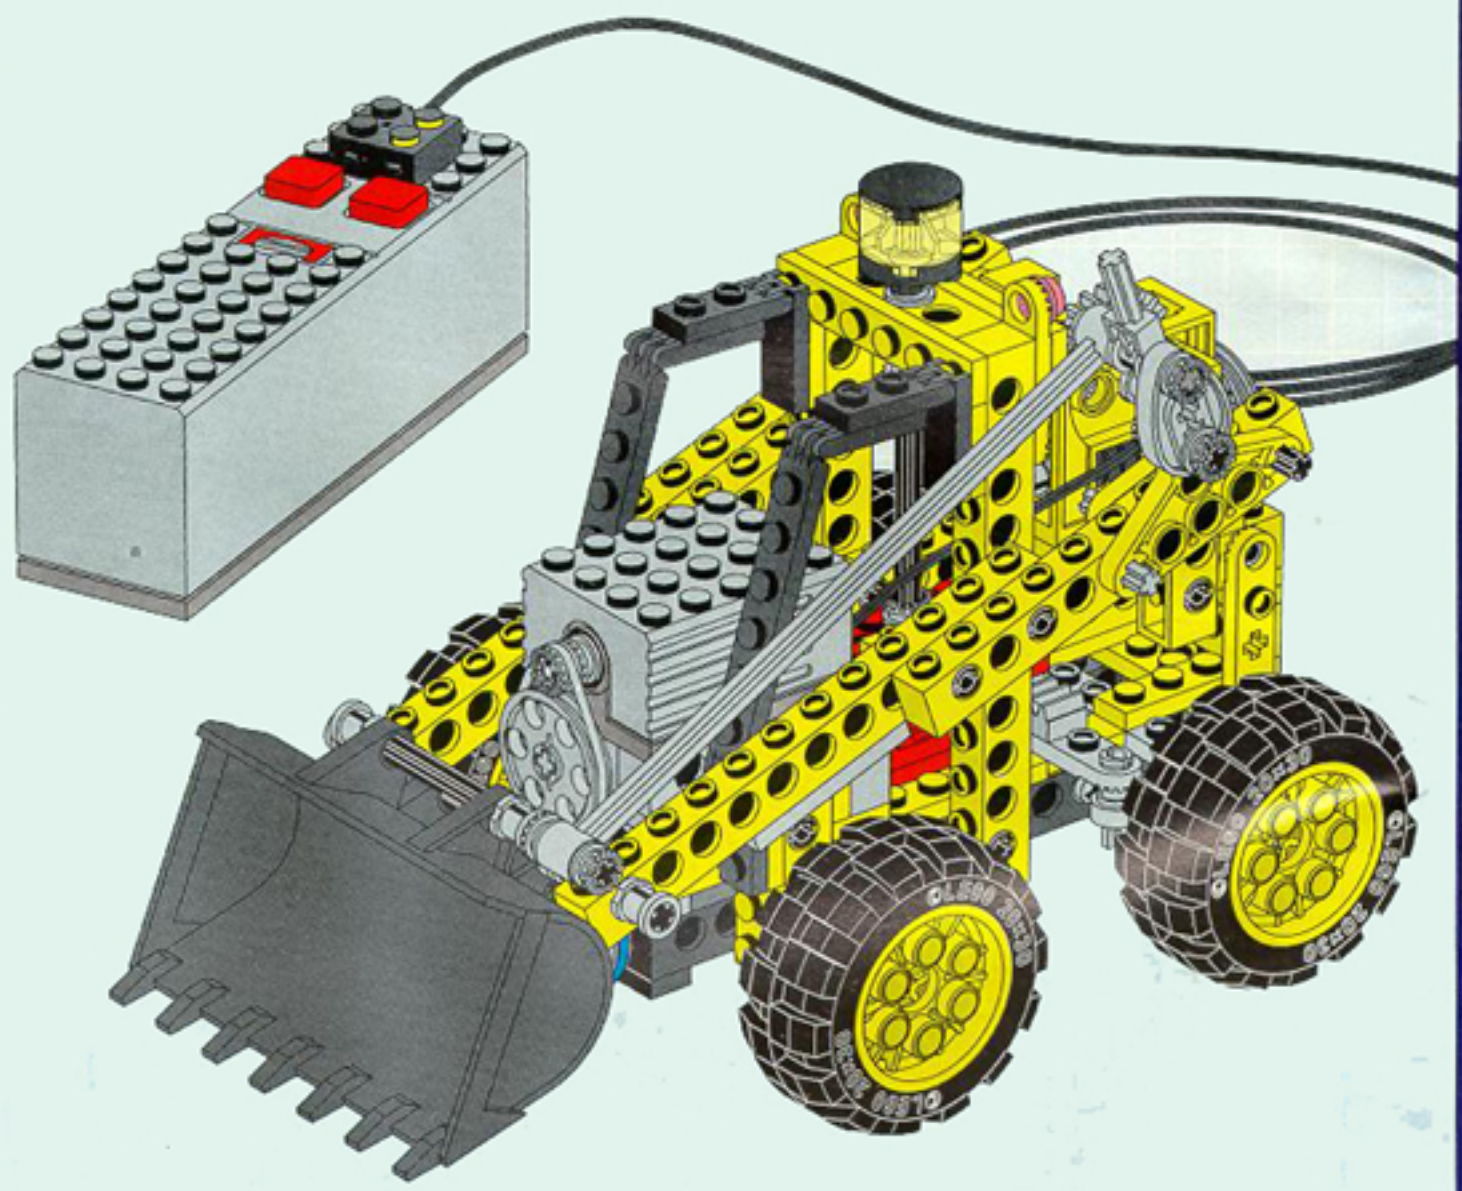

8235+8720

8

8235+8720

Image	Qty	Item No	Description	MID
Regular Items:				
Parts:				
+ 	1	3941	Trans-Yellow Brick, Round 2 x 2 with Axle Hole Catalog: Parts: Brick, Round 6273155 or 611644	PG
+ 	2	4276	Black Hinge Plate 1 x 2 with 2 Fingers Catalog: Parts: Hinge Part Color Code Missing	PG
+ 	4	4275	Black Hinge Plate 1 x 2 with 3 Fingers Catalog: Parts: Hinge 427526	PG
+ 	2	4504	Black Hinge Plate 1 x 6 with 2 and 3 Fingers On Ends Catalog: Parts: Hinge Part Color Code Missing	PG
+ 	2	4531	Black Hinge Tile 1 x 2 1/2 with 2 Fingers on Top Catalog: Parts: Hinge Part Color Code Missing	PG
+ 	4	3023	Yellow Plate 1 x 2 Catalog: Parts: Plate 302324	PG
+ 	2	3710	Black Plate 1 x 4 Catalog: Parts: Plate 371026	PG
+ 	8	3710	Yellow Plate 1 x 4 Catalog: Parts: Plate 371024	PG
+ 	4	3666	Yellow Plate 1 x 6 Catalog: Parts: Plate 366624	PG
+ 	4	3021	Yellow Plate 2 x 3 Catalog: Parts: Plate 302124	PG
+ 	2	3031	Yellow Plate 4 x 4 Catalog: Parts: Plate 303124 or 4243817	PG