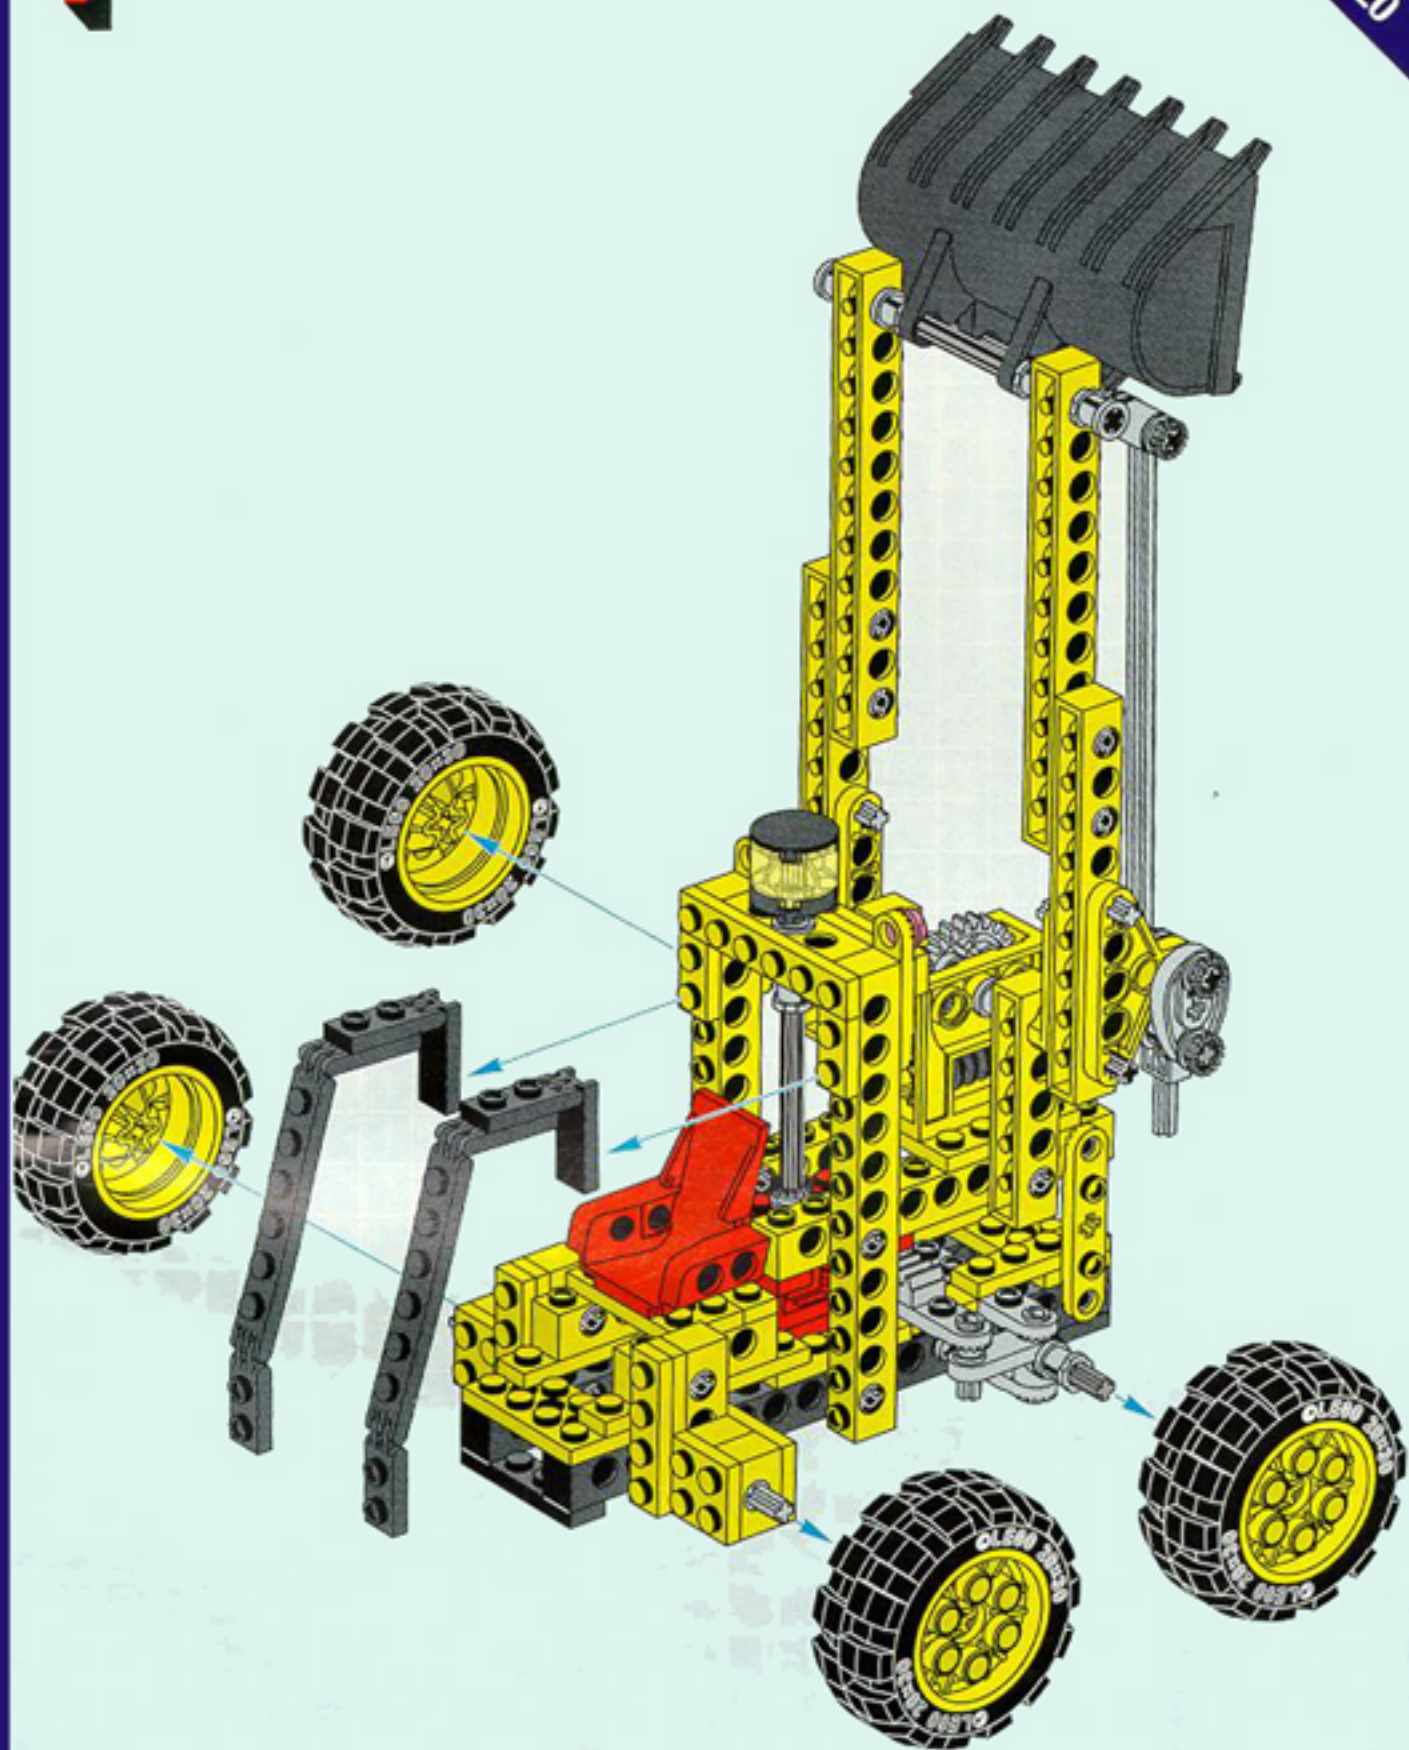

1

8235+8720