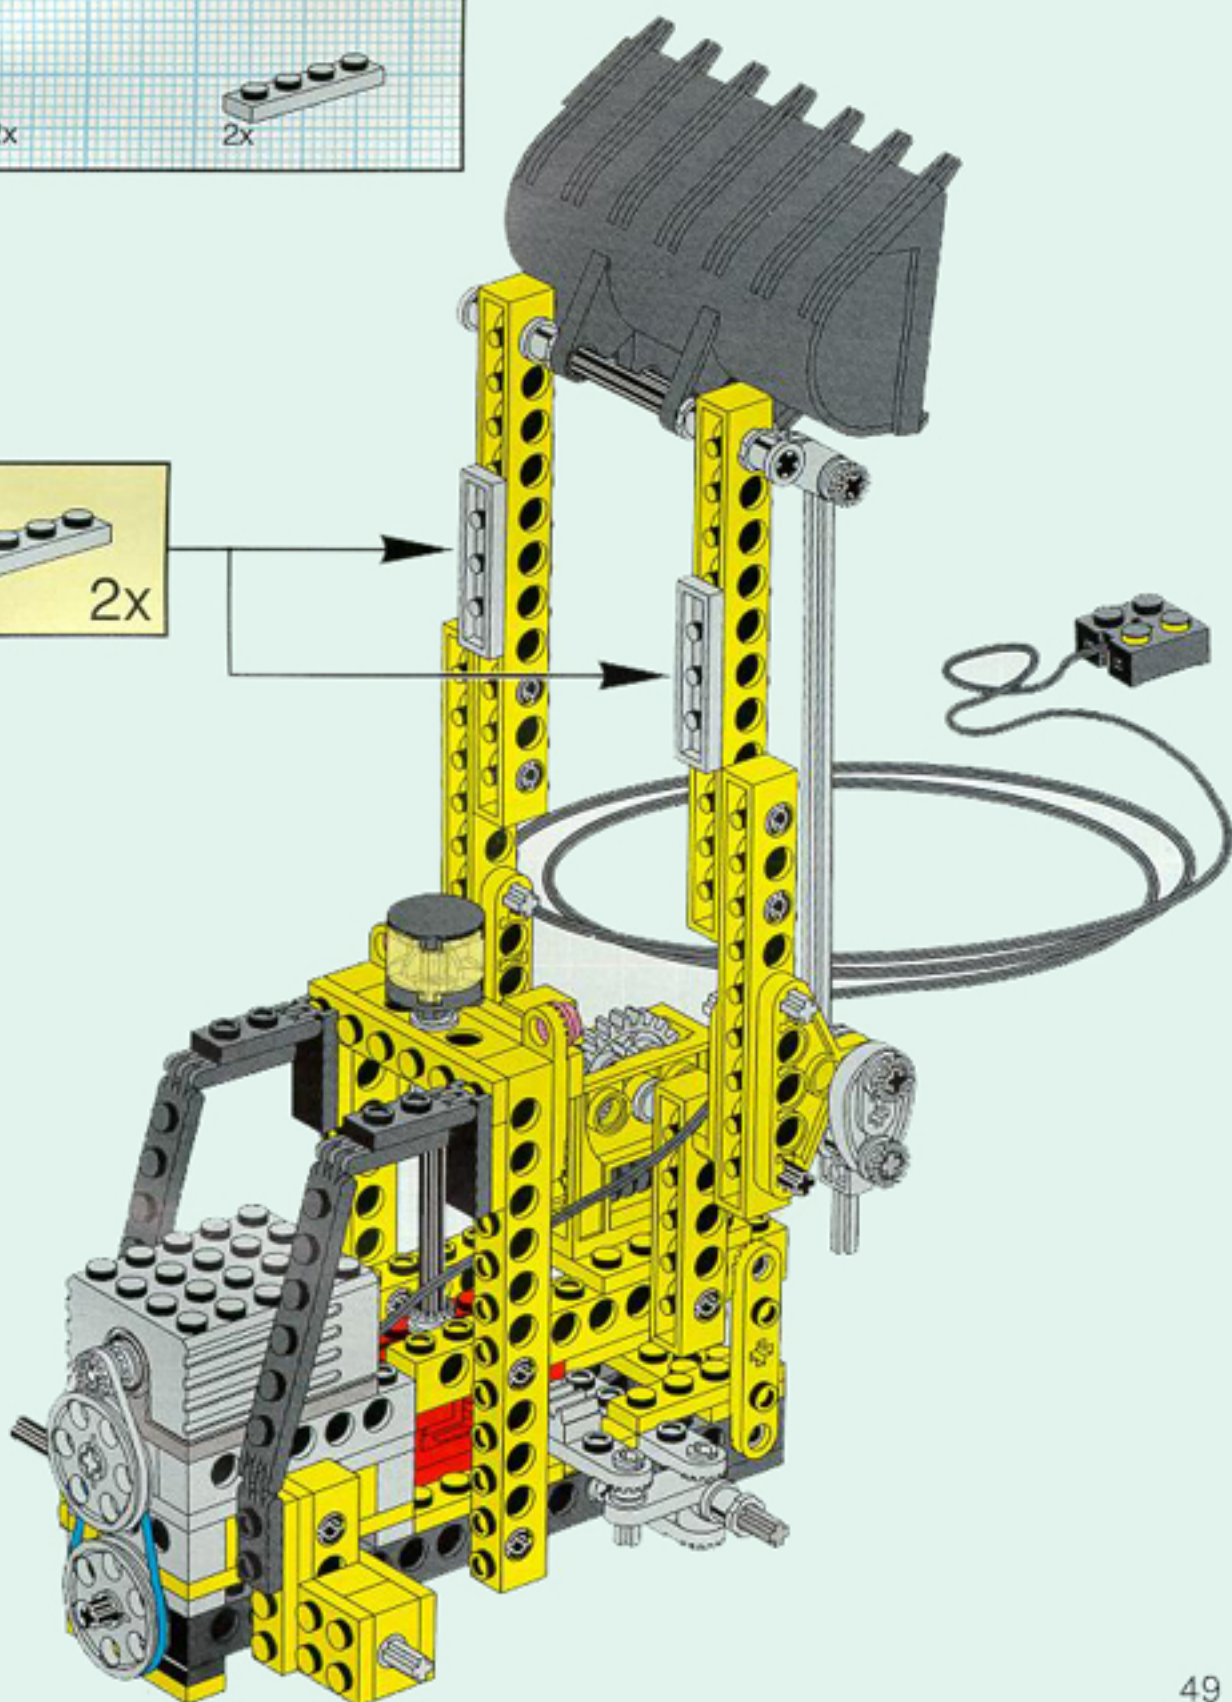

8235+8720

8

8235+8720

Image	Qty	Item No	Description	MID
Regular Items:				
Parts:				
+ 	1	3941	Trans-Yellow Brick, Round 2 x 2 with Axle Hole Catalog: Parts: Brick, Round 6273155 or 611644	PG
+ 	2	4276	Black Hinge Plate 1 x 2 with 2 Fingers Catalog: Parts: Hinge Part Color Code Missing	PG
+ 	4	4275	Black Hinge Plate 1 x 2 with 3 Fingers Catalog: Parts: Hinge 427526	PG
+ 	2	4504	Black Hinge Plate 1 x 6 with 2 and 3 Fingers On Ends Catalog: Parts: Hinge Part Color Code Missing	PG
+ 	2	4531	Black Hinge Tile 1 x 2 1/2 with 2 Fingers on Top Catalog: Parts: Hinge Part Color Code Missing	PG
+ 	4	3023	Yellow Plate 1 x 2 Catalog: Parts: Plate 302324	PG
+ 	2	3710	Black Plate 1 x 4 Catalog: Parts: Plate 371026	PG
+ 	8	3710	Yellow Plate 1 x 4 Catalog: Parts: Plate 371024	PG
+ 	4	3666	Yellow Plate 1 x 6 Catalog: Parts: Plate 366624	PG
+ 	4	3021	Yellow Plate 2 x 3 Catalog: Parts: Plate 302124	PG
+ 	2	3031	Yellow Plate 4 x 4 Catalog: Parts: Plate 303124 or 4243817	PG

+	 *	2	4073	Trans-Red Plate, Round 1 x 1 Catalog: Parts: Plate, Round 6208450 or 3005741	PG
---	---	---	----------------------	---	--------------------

+	 *	1	4032	Black Plate, Round 2 x 2 with Axle Hole Catalog: Parts: Plate, Round 403226	PG
---	--	---	----------------------	--	--------------------