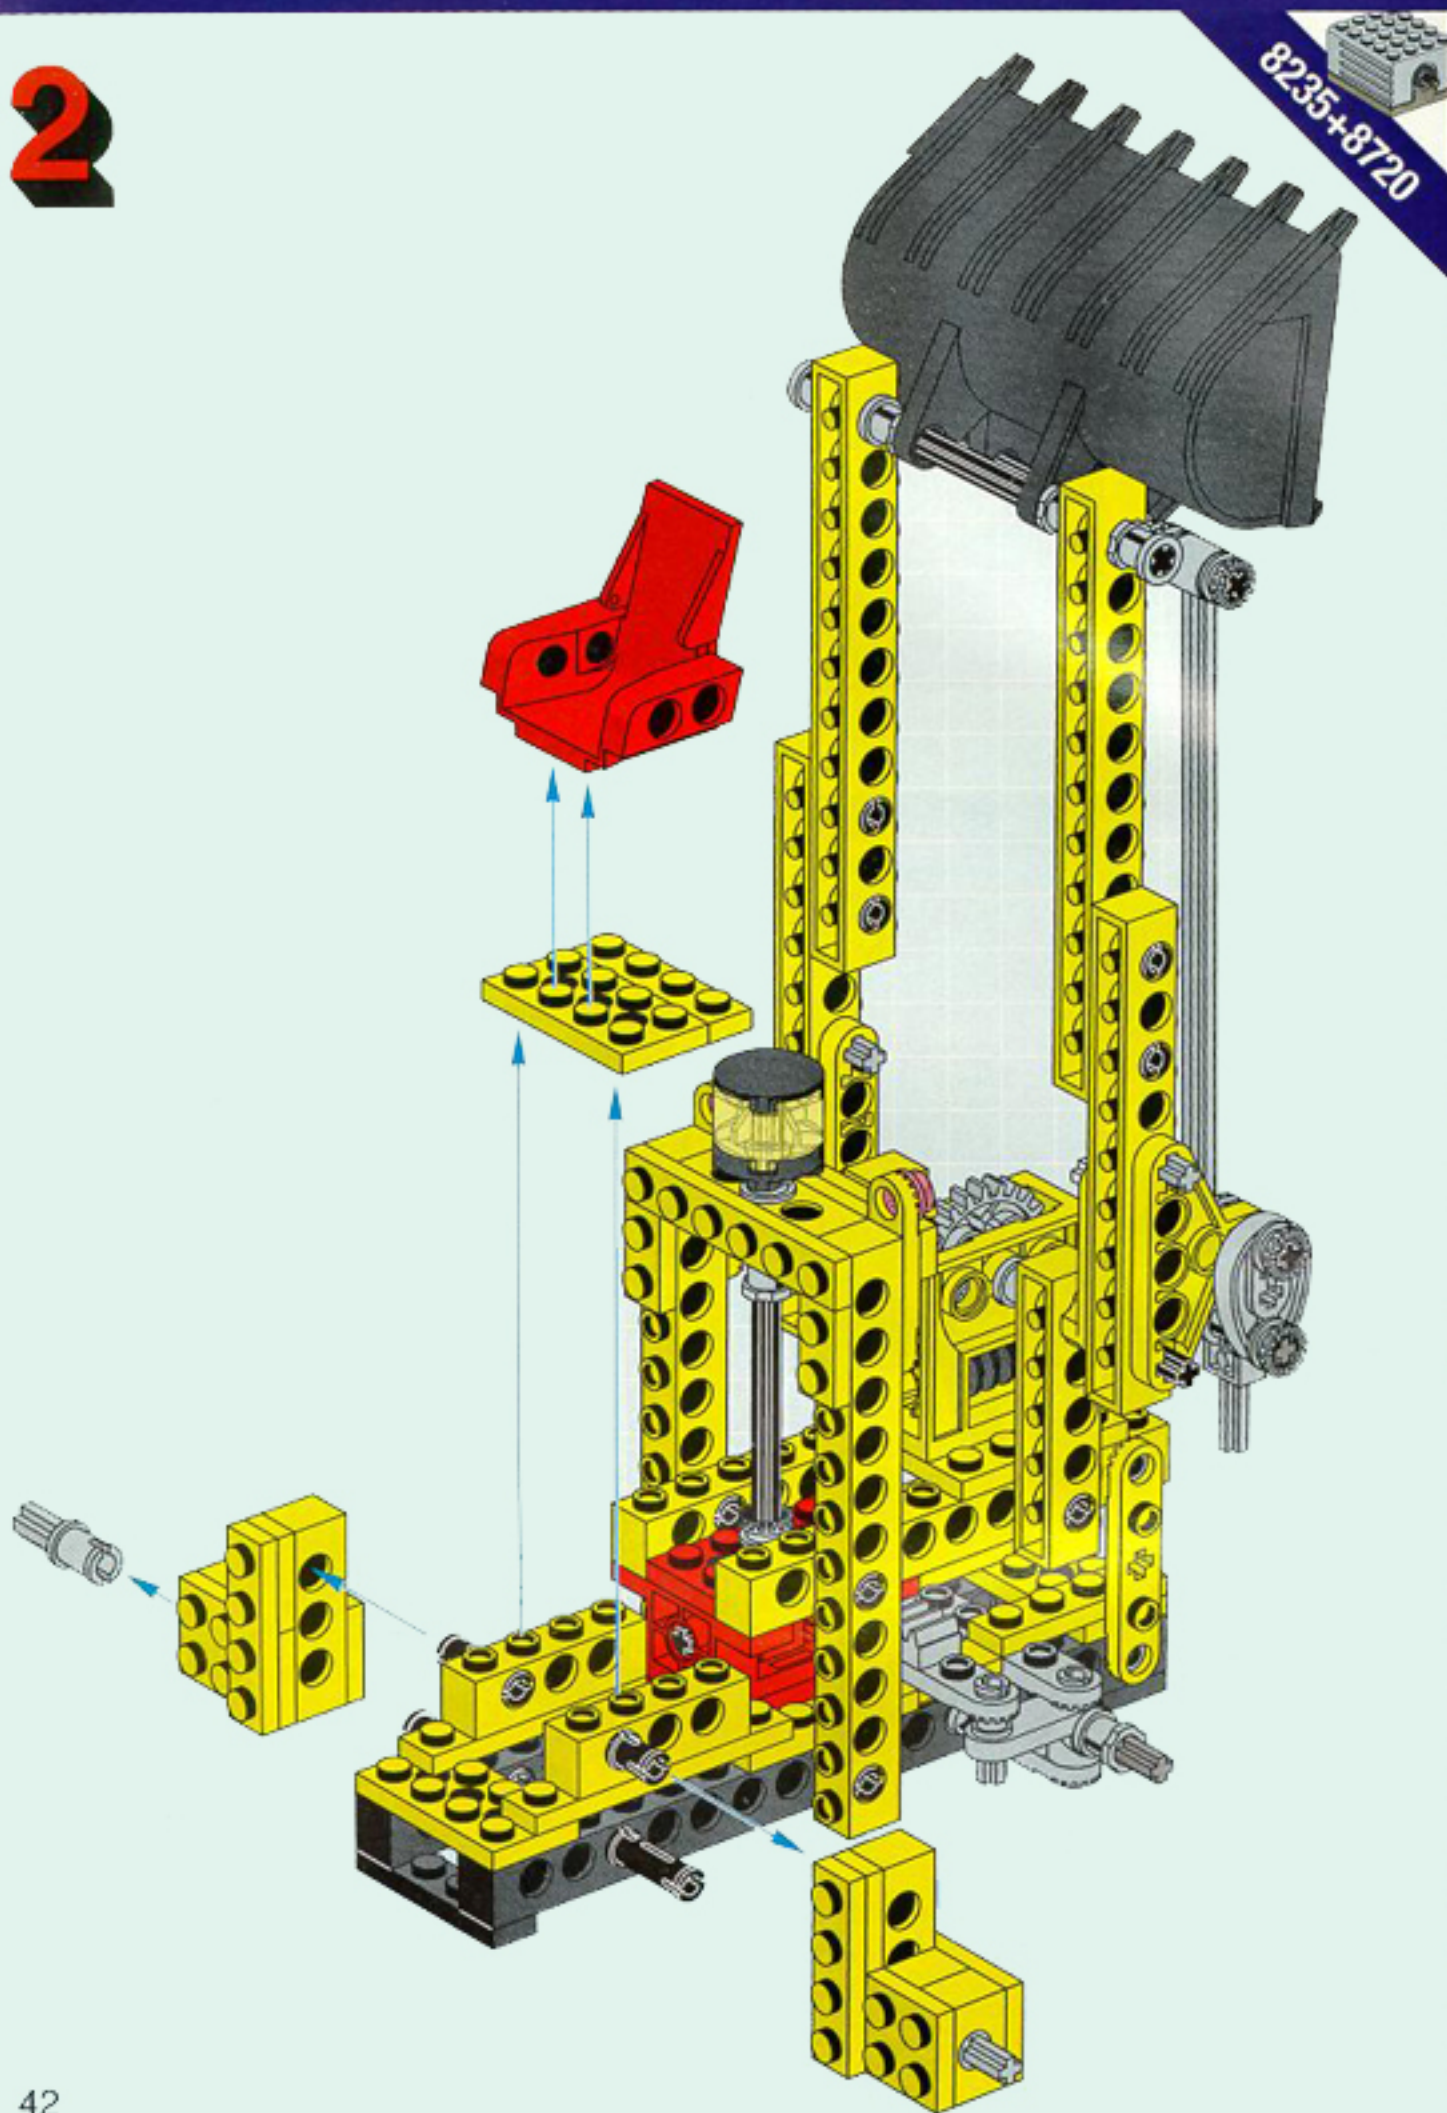

2

8235+8720