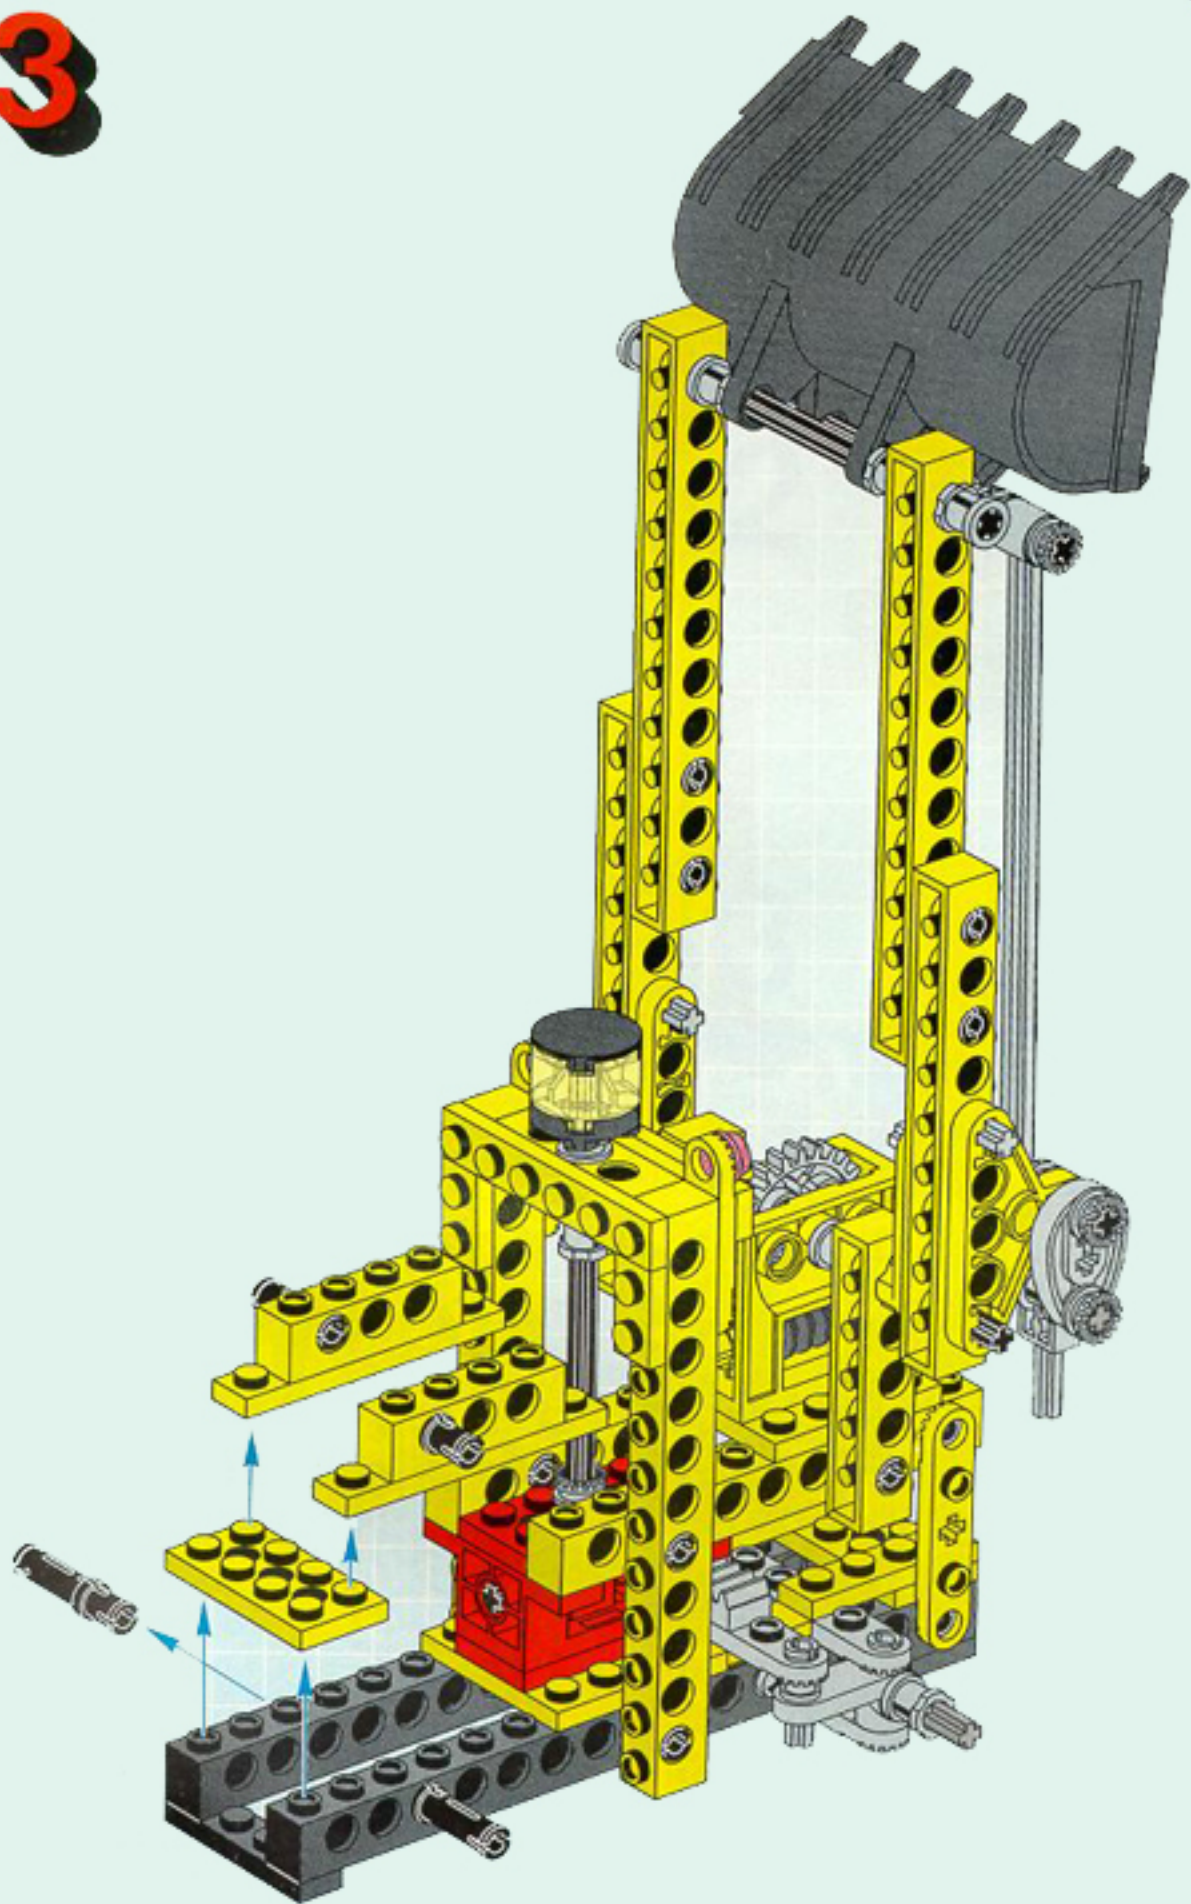

3

8235+8720