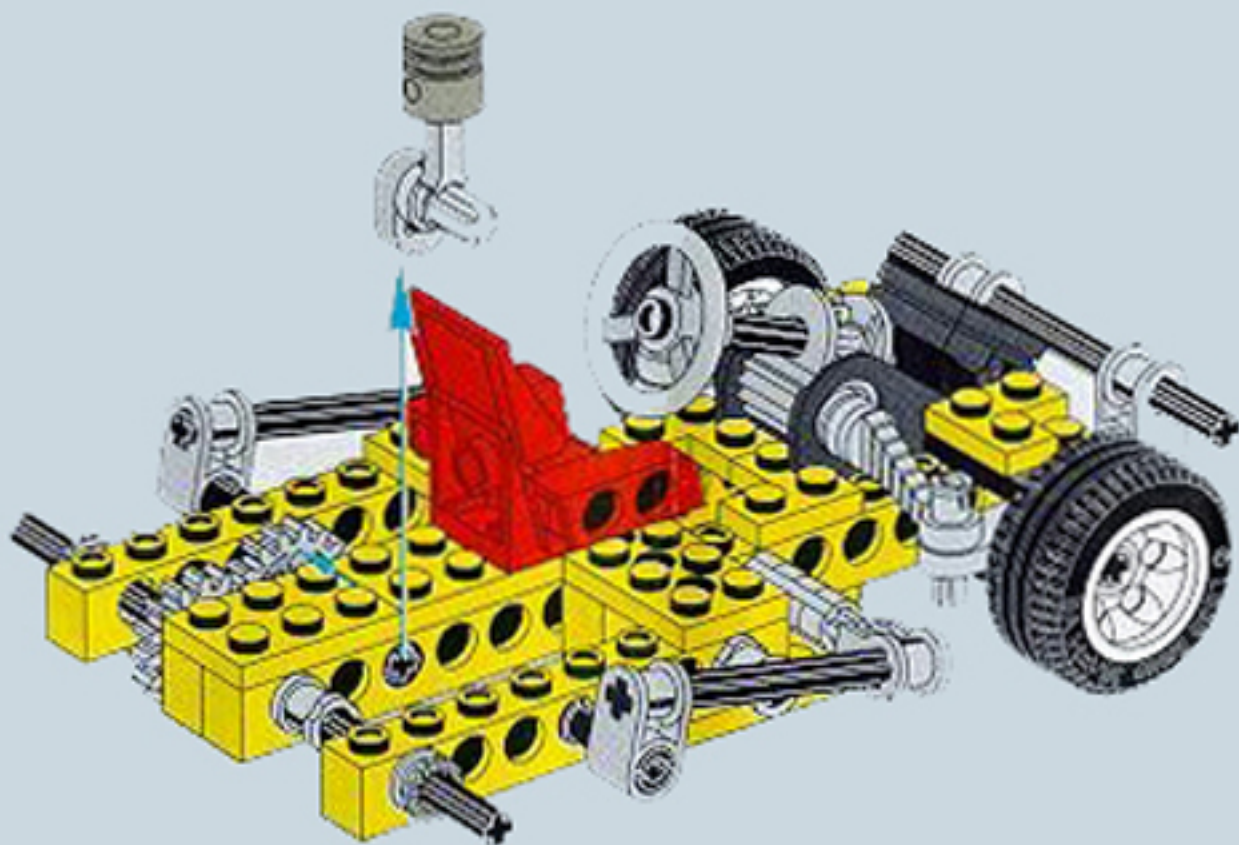

8225+8720

3

8225+8720

4

8225+8720

5

Image	Qty	Item No	Description	MID
Regular Items:				
Parts:				
	1	3475b	Black Engine, Smooth Small, 1 x 2 Side Plate with Axle Holders Catalog: Parts: Aircraft 347526	PG
+				
	1	3937	Black Hinge Brick 1 x 2 Base Catalog: Parts: Hinge 393726	PG
+				
	1	3938	Black Hinge Brick 1 x 2 Top Catalog: Parts: Hinge 393826	PG
+				
	1	3023	Black Plate 1 x 2 Catalog: Parts: Plate 302326	PG
+				
	2	3023	Yellow Plate 1 x 2 Catalog: Parts: Plate 302324	PG
+				
	1	3710	Yellow Plate 1 x 4 Catalog: Parts: Plate 371024	PG
+				
	4	2420	Yellow Plate 2 x 2 Corner Catalog: Parts: Plate 242024	PG
+				
	2	3021	Yellow Plate 2 x 3 Catalog: Parts: Plate 302124	PG
+				
	1	3832	Yellow Plate 2 x 10 Catalog: Parts: Plate 383224	PG
+				
	1	4032	Light Gray Plate, Round 2 x 2 with Axle Hole Catalog: Parts: Plate, Round Part Color Code Missing	PG
+				
	1	8225stk01	Sticker for Set 8225 - (169695) Catalog: Parts: Sticker	PG