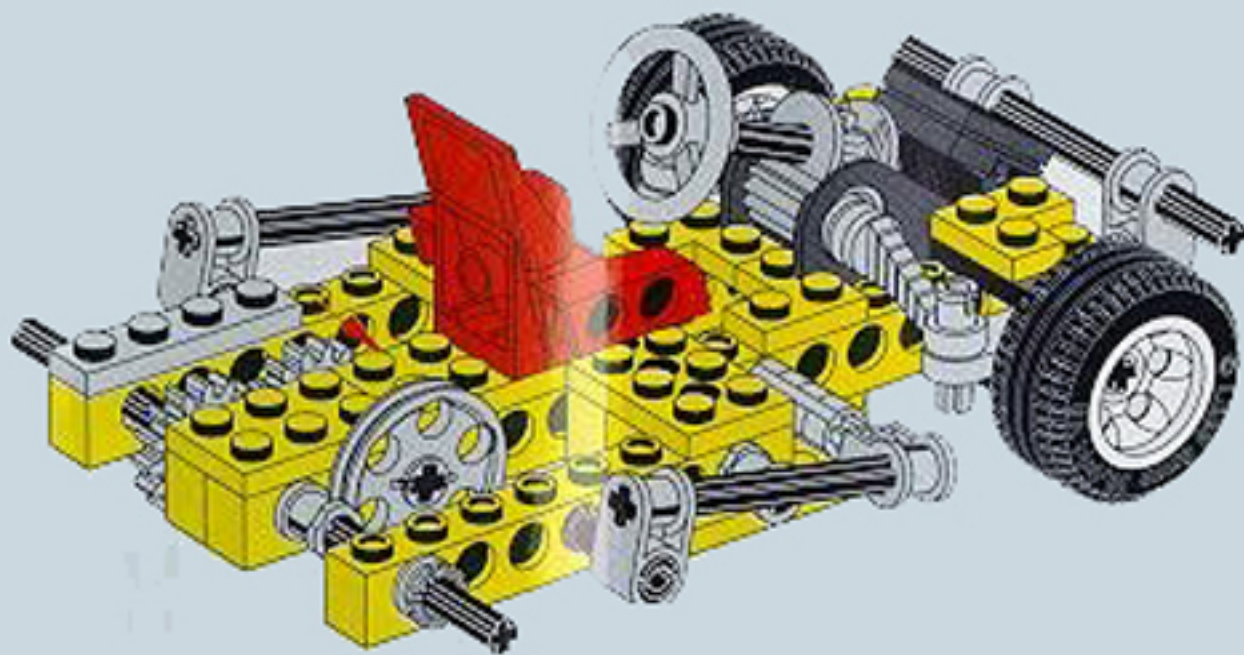

8225+8720

3

8225+8720

4

8225+8720

5

Image	Qty	Item No	Description	MID
Regular Items:				
Parts:				
	1	3475b	Black Engine, Smooth Small, 1 x 2 Side Plate with Axle Holders Catalog: Parts: Aircraft 347526	PG
+				
	1	3937	Black Hinge Brick 1 x 2 Base Catalog: Parts: Hinge 393726	PG
+				
	1	3938	Black Hinge Brick 1 x 2 Top Catalog: Parts: Hinge 393826	PG
+				
	1	3023	Black Plate 1 x 2 Catalog: Parts: Plate 302326	PG
+				
	2	3023	Yellow Plate 1 x 2 Catalog: Parts: Plate 302324	PG
+				
	1	3710	Yellow Plate 1 x 4 Catalog: Parts: Plate 371024	PG
+				
	4	2420	Yellow Plate 2 x 2 Corner Catalog: Parts: Plate 242024	PG
+				
	2	3021	Yellow Plate 2 x 3 Catalog: Parts: Plate 302124	PG
+				
	1	3832	Yellow Plate 2 x 10 Catalog: Parts: Plate 383224	PG
+				
	1	4032	Light Gray Plate, Round 2 x 2 with Axle Hole Catalog: Parts: Plate, Round Part Color Code Missing	PG
+				
	1	8225stk01	Sticker for Set 8225 - (169695) Catalog: Parts: Sticker	PG