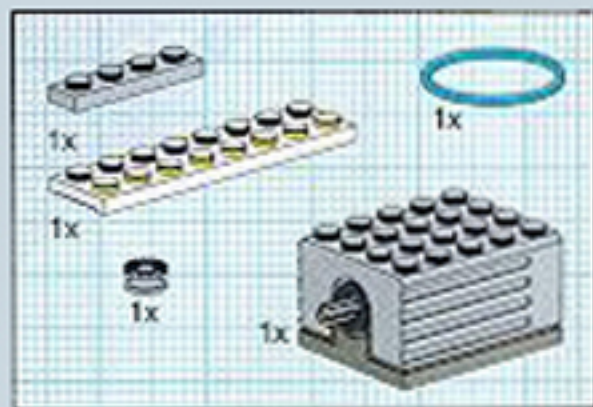

8225+8720

3

8225+8720

4

8225+8720

5

Image	Qty	Item No	Description	MID
Regular Items:				
Parts:				
	1	3475b	Black Engine, Smooth Small, 1 x 2 Side Plate with Axle Holders Catalog: Parts: Aircraft 347526	PG
+				
	1	3937	Black Hinge Brick 1 x 2 Base Catalog: Parts: Hinge 393726	PG
+				
	1	3938	Black Hinge Brick 1 x 2 Top Catalog: Parts: Hinge 393826	PG
+				
	1	3023	Black Plate 1 x 2 Catalog: Parts: Plate 302326	PG
+				
	2	3023	Yellow Plate 1 x 2 Catalog: Parts: Plate 302324	PG
+				
	1	3710	Yellow Plate 1 x 4 Catalog: Parts: Plate 371024	PG
+				
	4	2420	Yellow Plate 2 x 2 Corner Catalog: Parts: Plate 242024	PG
+				
	2	3021	Yellow Plate 2 x 3 Catalog: Parts: Plate 302124	PG
+				
	1	3832	Yellow Plate 2 x 10 Catalog: Parts: Plate 383224	PG
+				
	1	4032	Light Gray Plate, Round 2 x 2 with Axle Hole Catalog: Parts: Plate, Round Part Color Code Missing	PG
+				
	1	8225stk01	Sticker for Set 8225 - (169695) Catalog: Parts: Sticker	PG