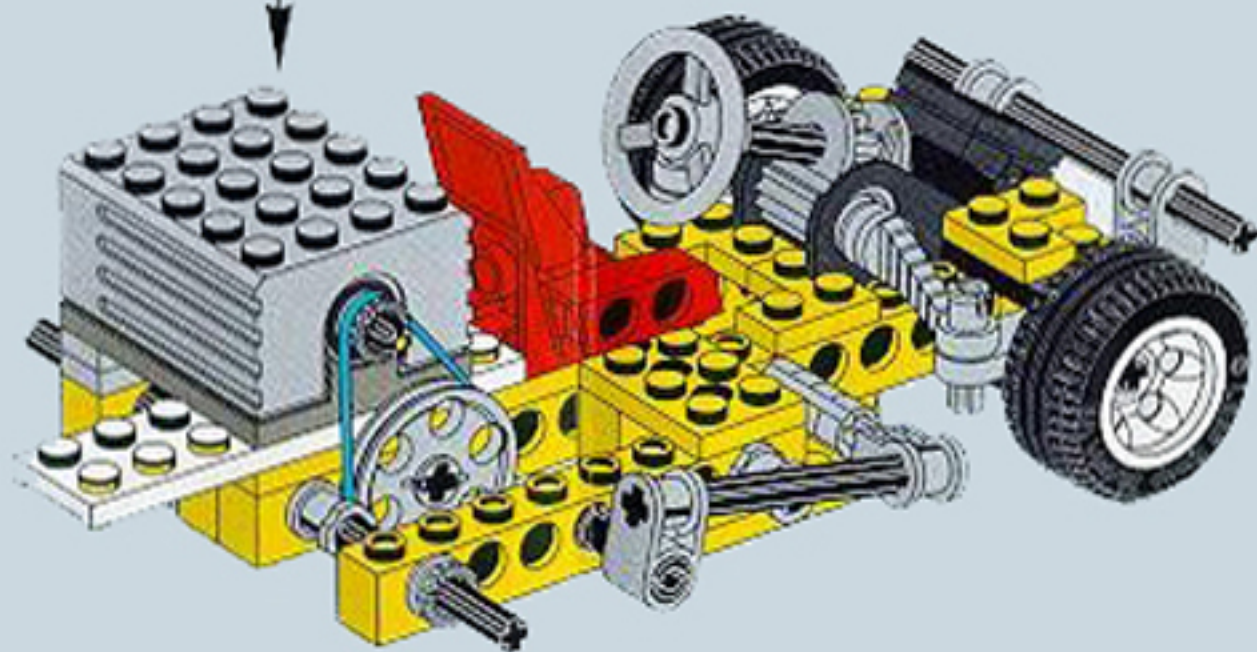

8225+8720

3

8225+8720

4

8225+8720

5

Image	Qty	Item No	Description	MID
Regular Items:				
Parts:				
	1	3475b	Black Engine, Smooth Small, 1 x 2 Side Plate with Axle Holders Catalog: Parts: Aircraft 347526	PG
+				
	1	3937	Black Hinge Brick 1 x 2 Base Catalog: Parts: Hinge 393726	PG
+				
	1	3938	Black Hinge Brick 1 x 2 Top Catalog: Parts: Hinge 393826	PG
+				
	1	3023	Black Plate 1 x 2 Catalog: Parts: Plate 302326	PG
+				
	2	3023	Yellow Plate 1 x 2 Catalog: Parts: Plate 302324	PG
+				
	1	3710	Yellow Plate 1 x 4 Catalog: Parts: Plate 371024	PG
+				
	4	2420	Yellow Plate 2 x 2 Corner Catalog: Parts: Plate 242024	PG
+				
	2	3021	Yellow Plate 2 x 3 Catalog: Parts: Plate 302124	PG
+				
	1	3832	Yellow Plate 2 x 10 Catalog: Parts: Plate 383224	PG
+				
	1	4032	Light Gray Plate, Round 2 x 2 with Axle Hole Catalog: Parts: Plate, Round Part Color Code Missing	PG
+				
	1	8225stk01	Sticker for Set 8225 - (169695) Catalog: Parts: Sticker	PG