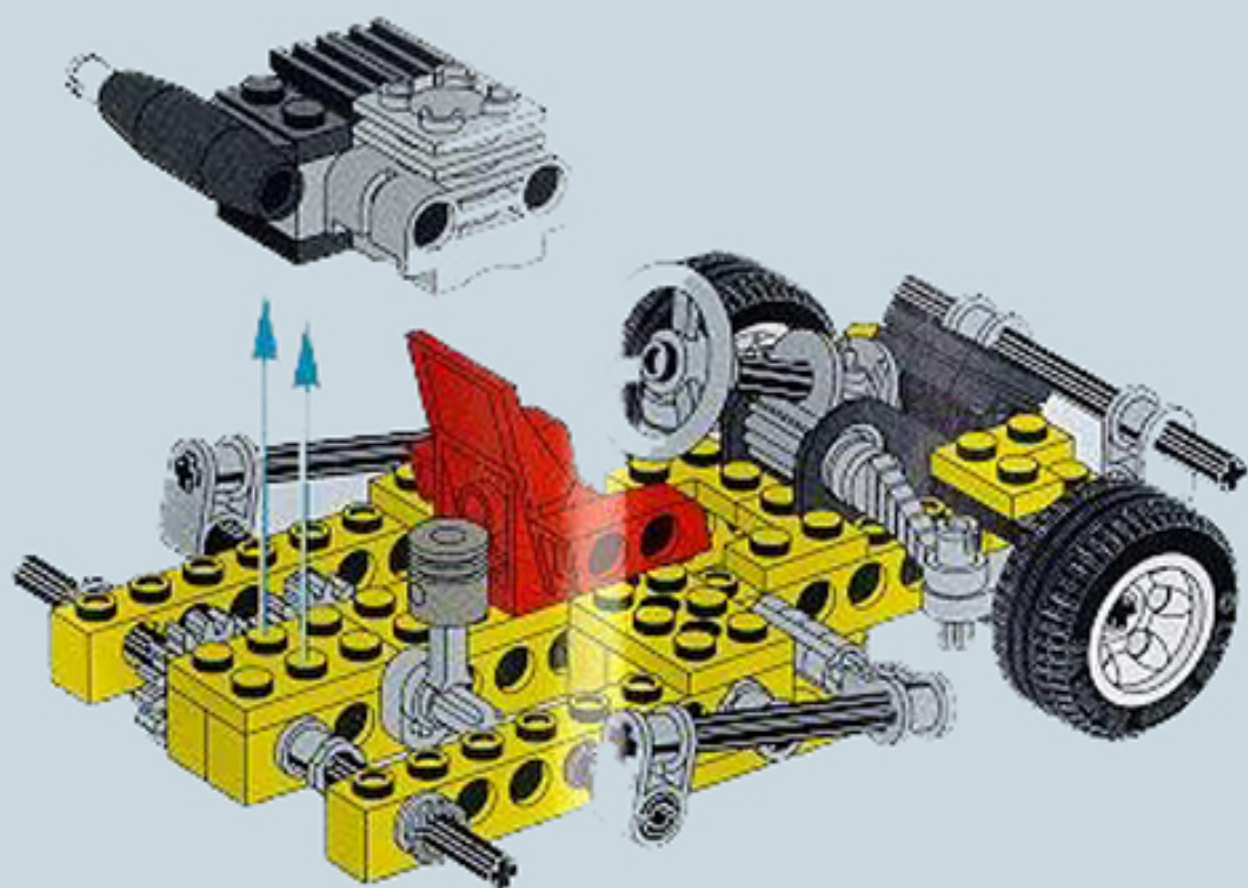

2

8225+8720