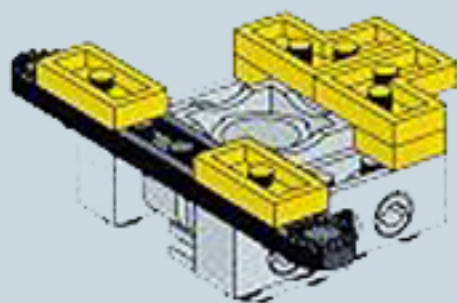

1

2

3

4

5

6

7

7

8225+8720

3

8225+8720

4

8225+8720

5

Image	Qty	Item No	Description	MID
Regular Items:				
Parts:				
	1	3475b	Black Engine, Smooth Small, 1 x 2 Side Plate with Axle Holders Catalog: Parts: Aircraft 347526	PG
+				
	1	3937	Black Hinge Brick 1 x 2 Base Catalog: Parts: Hinge 393726	PG
+				
	1	3938	Black Hinge Brick 1 x 2 Top Catalog: Parts: Hinge 393826	PG
+				
	1	3023	Black Plate 1 x 2 Catalog: Parts: Plate 302326	PG
+				
	2	3023	Yellow Plate 1 x 2 Catalog: Parts: Plate 302324	PG
+				
	1	3710	Yellow Plate 1 x 4 Catalog: Parts: Plate 371024	PG
+				
	4	2420	Yellow Plate 2 x 2 Corner Catalog: Parts: Plate 242024	PG
+				
	2	3021	Yellow Plate 2 x 3 Catalog: Parts: Plate 302124	PG
+				
	1	3832	Yellow Plate 2 x 10 Catalog: Parts: Plate 383224	PG
+				
	1	4032	Light Gray Plate, Round 2 x 2 with Axle Hole Catalog: Parts: Plate, Round Part Color Code Missing	PG
+				
	1	8225stk01	Sticker for Set 8225 - (169695) Catalog: Parts: Sticker	PG