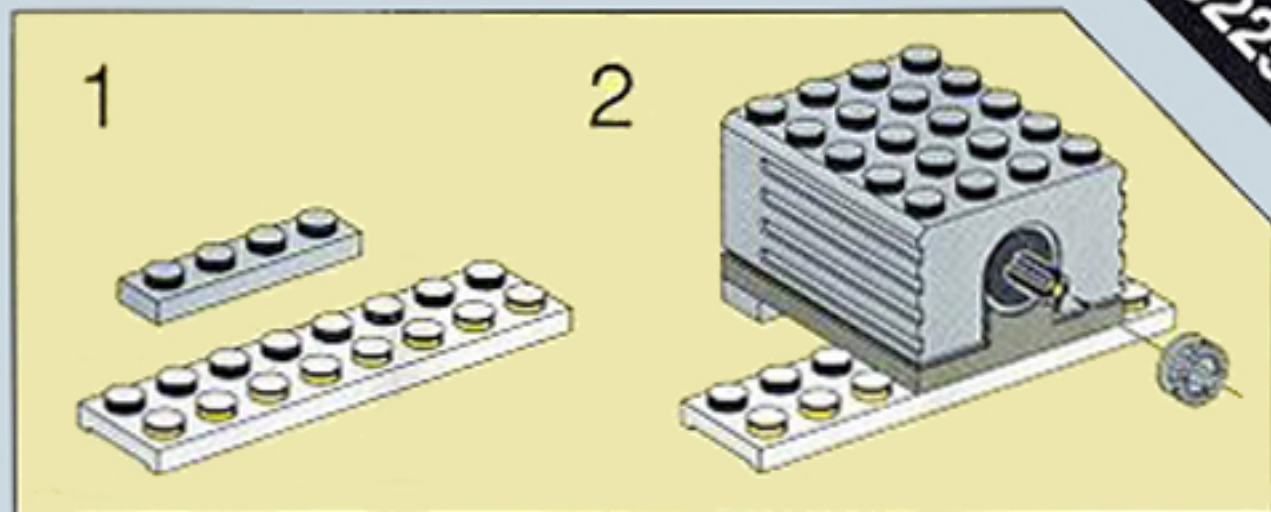

8225+8720

3

8225+8720

4

8225+8720

5

Image	Qty	Item No	Description	MID
Regular Items:				
Parts:				
	1	3475b	Black Engine, Smooth Small, 1 x 2 Side Plate with Axle Holders Catalog: Parts: Aircraft 347526	PG
+				
	1	3937	Black Hinge Brick 1 x 2 Base Catalog: Parts: Hinge 393726	PG
+				
	1	3938	Black Hinge Brick 1 x 2 Top Catalog: Parts: Hinge 393826	PG
+				
	1	3023	Black Plate 1 x 2 Catalog: Parts: Plate 302326	PG
+				
	2	3023	Yellow Plate 1 x 2 Catalog: Parts: Plate 302324	PG
+				
	1	3710	Yellow Plate 1 x 4 Catalog: Parts: Plate 371024	PG
+				
	4	2420	Yellow Plate 2 x 2 Corner Catalog: Parts: Plate 242024	PG
+				
	2	3021	Yellow Plate 2 x 3 Catalog: Parts: Plate 302124	PG
+				
	1	3832	Yellow Plate 2 x 10 Catalog: Parts: Plate 383224	PG
+				
	1	4032	Light Gray Plate, Round 2 x 2 with Axle Hole Catalog: Parts: Plate, Round Part Color Code Missing	PG
+				
	1	8225stk01	Sticker for Set 8225 - (169695) Catalog: Parts: Sticker	PG