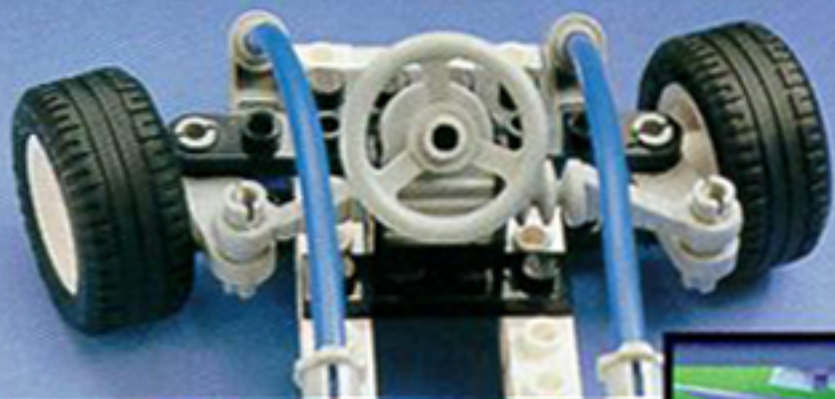

5

Technic

71461 / 4106746 © 1997 LEGO GROUP

Image	Qty	Item No	Description	MID
Regular Items:				
Parts:				
+		2	75c11 Blue Hose, Rigid 3mm D. 11L / 8.8cm Catalog: Parts: Hose, Rigid 3mm D. Part Color Code Missing	PG
	*			
+		2	75c13 Blue Hose, Rigid 3mm D. 13L / 10.4cm Catalog: Parts: Hose, Rigid 3mm D. Part Color Code Missing	PG
	*			
+		2	3023 Black Plate 1 x 2 Catalog: Parts: Plate 302326	PG
	*			
+		1	3023 Blue Plate 1 x 2 Catalog: Parts: Plate 302323	PG
	*			
+		2	3710 Black Plate 1 x 4 Catalog: Parts: Plate 371026	PG
	*			
+		2	3710 White Plate 1 x 4 Catalog: Parts: Plate 371001	PG
	*			
+		2	3460 Blue Plate 1 x 8 Catalog: Parts: Plate 346023	PG
	*			
+		2	4477 Blue Plate 1 x 10 Catalog: Parts: Plate 447723	PG
	*			
+		1	3022 White Plate 2 x 2 Catalog: Parts: Plate 4613976 or 302201	PG
	*			
+		1	3031 Black Plate 4 x 4 Catalog: Parts: Plate 303126 or 4243819	PG
	*			
+		2	4073 Black Plate, Round 1 x 1 Catalog: Parts: Plate, Round 614126	PG
	*			