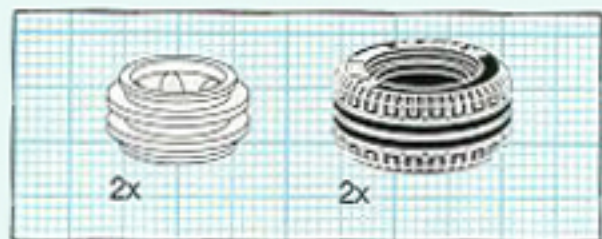

8216+8720

8216+8720

2

3

8216+8720

4

8216+8720

8216+8720

5

Technic

71461 / 4106746 © 1997 LEGO GROUP

Image	Qty	Item No	Description	MID
Regular Items:				
Parts:				
+		2	75c11 Blue Hose, Rigid 3mm D. 11L / 8.8cm Catalog: Parts: Hose, Rigid 3mm D. Part Color Code Missing	PG
	*			
+		2	75c13 Blue Hose, Rigid 3mm D. 13L / 10.4cm Catalog: Parts: Hose, Rigid 3mm D. Part Color Code Missing	PG
	*			
+		2	3023 Black Plate 1 x 2 Catalog: Parts: Plate 302326	PG
	*			
+		1	3023 Blue Plate 1 x 2 Catalog: Parts: Plate 302323	PG
	*			
+		2	3710 Black Plate 1 x 4 Catalog: Parts: Plate 371026	PG
	*			
+		2	3710 White Plate 1 x 4 Catalog: Parts: Plate 371001	PG
	*			
+		2	3460 Blue Plate 1 x 8 Catalog: Parts: Plate 346023	PG
	*			
+		2	4477 Blue Plate 1 x 10 Catalog: Parts: Plate 447723	PG
	*			
+		1	3022 White Plate 2 x 2 Catalog: Parts: Plate 4613976 or 302201	PG
	*			
+		1	3031 Black Plate 4 x 4 Catalog: Parts: Plate 303126 or 4243819	PG
	*			
+		2	4073 Black Plate, Round 1 x 1 Catalog: Parts: Plate, Round 614126	PG
	*			