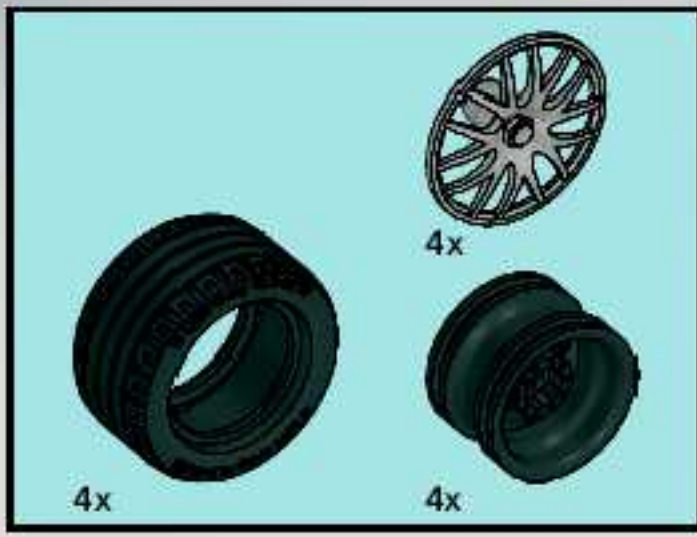

47

48

49

50

51

52

Image	Qty	Item No	Description	MID
Regular Items:				
Parts:				
+ 	6	44728	Dark Bluish Gray Bracket 1 x 2 - 2 x 2 Catalog: Parts: Bracket 6117972 or 6048854 or 4210893 or 4277928	PG
*				
+ 	4	3005	Dark Bluish Gray Brick 1 x 1 Catalog: Parts: Brick 4211098	PG
*				
+ 	4	3004	Red Brick 1 x 2 Catalog: Parts: Brick 4613961 or 300421	PG
*				
+ 	4	3004	Yellow Brick 1 x 2 Catalog: Parts: Brick 4613966 or 300424	PG
*				
+ 	1	3010	Dark Bluish Gray Brick 1 x 4 Catalog: Parts: Brick 4211103	PG
*				
+ 	4	3010	Red Brick 1 x 4 Catalog: Parts: Brick 301021	PG
*				
+ 	2	3010	Yellow Brick 1 x 4 Catalog: Parts: Brick 301024	PG
*				
+ 	2	3009	Red Brick 1 x 6 Catalog: Parts: Brick 300921	PG
*				
+ 	1	6111	Black Brick 1 x 10 Catalog: Parts: Brick 611126	PG
*				
+ 	2	6111	Red Brick 1 x 10 Catalog: Parts: Brick 611121	PG
*				
+ 	2	6111	Yellow Brick 1 x 10 Catalog: Parts: Brick 4200026	PG
*				