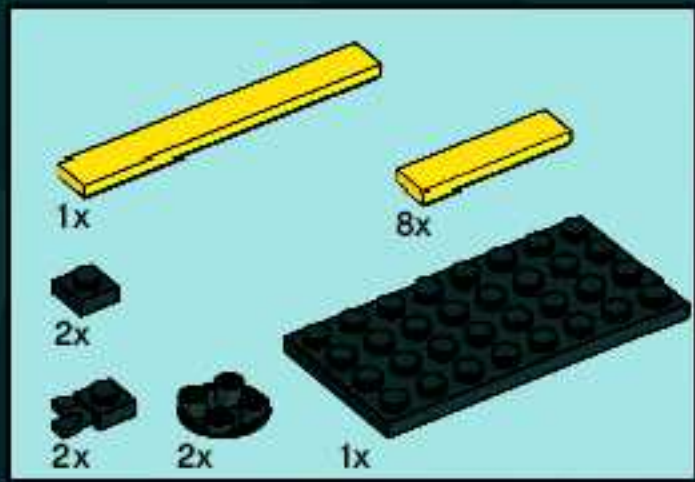

47

48

49

50

51

52

Image	Qty	Item No	Description	MID
Regular Items:				
Parts:				
+ 	6	44728	Dark Bluish Gray Bracket 1 x 2 - 2 x 2 Catalog: Parts: Bracket 6117972 or 6048854 or 4210893 or 4277928	PG
*				
+ 	4	3005	Dark Bluish Gray Brick 1 x 1 Catalog: Parts: Brick 4211098	PG
*				
+ 	4	3004	Red Brick 1 x 2 Catalog: Parts: Brick 4613961 or 300421	PG
*				
+ 	4	3004	Yellow Brick 1 x 2 Catalog: Parts: Brick 4613966 or 300424	PG
*				
+ 	1	3010	Dark Bluish Gray Brick 1 x 4 Catalog: Parts: Brick 4211103	PG
*				
+ 	4	3010	Red Brick 1 x 4 Catalog: Parts: Brick 301021	PG
*				
+ 	2	3010	Yellow Brick 1 x 4 Catalog: Parts: Brick 301024	PG
*				
+ 	2	3009	Red Brick 1 x 6 Catalog: Parts: Brick 300921	PG
*				
+ 	1	6111	Black Brick 1 x 10 Catalog: Parts: Brick 611126	PG
*				
+ 	2	6111	Red Brick 1 x 10 Catalog: Parts: Brick 611121	PG
*				
+ 	2	6111	Yellow Brick 1 x 10 Catalog: Parts: Brick 4200026	PG
*				