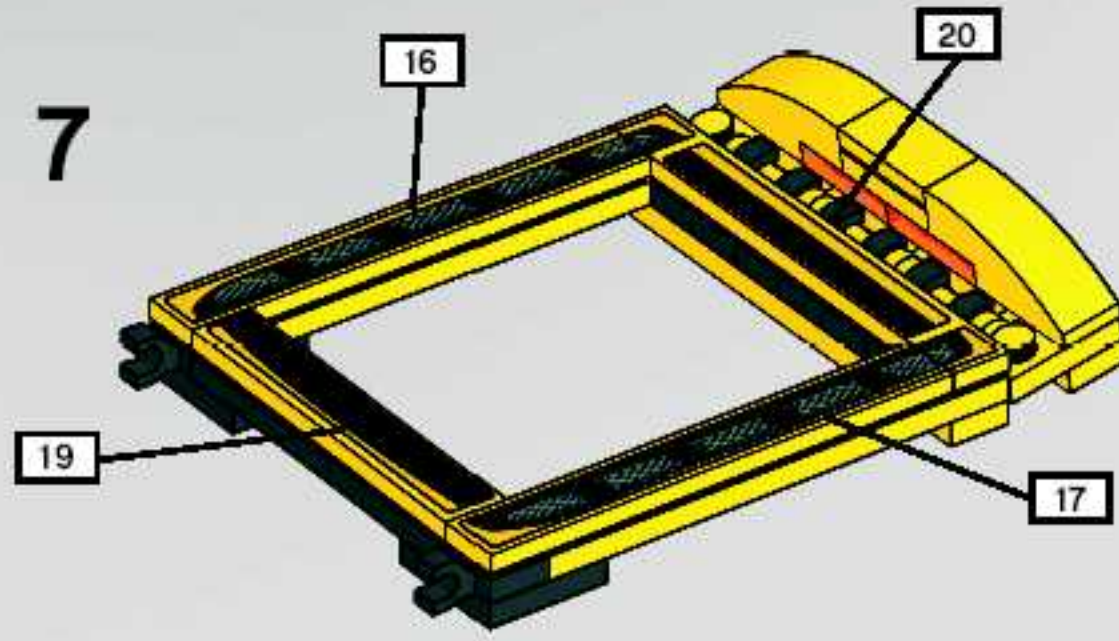

47

48

49

50

51

52

Image	Qty	Item No	Description	MID
Regular Items:				
Parts:				
+ 	6	44728	Dark Bluish Gray Bracket 1 x 2 - 2 x 2 Catalog: Parts: Bracket 6117972 or 6048854 or 4210893 or 4277928	PG
*				
+ 	4	3005	Dark Bluish Gray Brick 1 x 1 Catalog: Parts: Brick 4211098	PG
*				
+ 	4	3004	Red Brick 1 x 2 Catalog: Parts: Brick 4613961 or 300421	PG
*				
+ 	4	3004	Yellow Brick 1 x 2 Catalog: Parts: Brick 4613966 or 300424	PG
*				
+ 	1	3010	Dark Bluish Gray Brick 1 x 4 Catalog: Parts: Brick 4211103	PG
*				
+ 	4	3010	Red Brick 1 x 4 Catalog: Parts: Brick 301021	PG
*				
+ 	2	3010	Yellow Brick 1 x 4 Catalog: Parts: Brick 301024	PG
*				
+ 	2	3009	Red Brick 1 x 6 Catalog: Parts: Brick 300921	PG
*				
+ 	1	6111	Black Brick 1 x 10 Catalog: Parts: Brick 611126	PG
*				
+ 	2	6111	Red Brick 1 x 10 Catalog: Parts: Brick 611121	PG
*				
+ 	2	6111	Yellow Brick 1 x 10 Catalog: Parts: Brick 4200026	PG
*				