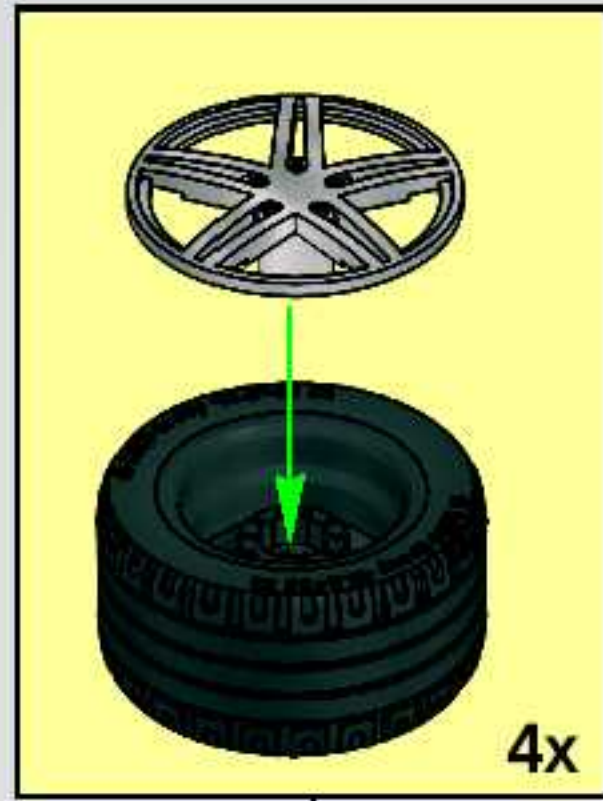

47

48

49

50

51

52

Image	Qty	Item No	Description	MID
Regular Items:				
Parts:				
+ 	6	44728	Dark Bluish Gray Bracket 1 x 2 - 2 x 2 Catalog: Parts: Bracket 6117972 or 6048854 or 4210893 or 4277928	PG
*				
+ 	4	3005	Dark Bluish Gray Brick 1 x 1 Catalog: Parts: Brick 4211098	PG
*				
+ 	4	3004	Red Brick 1 x 2 Catalog: Parts: Brick 4613961 or 300421	PG
*				
+ 	4	3004	Yellow Brick 1 x 2 Catalog: Parts: Brick 4613966 or 300424	PG
*				
+ 	1	3010	Dark Bluish Gray Brick 1 x 4 Catalog: Parts: Brick 4211103	PG
*				
+ 	4	3010	Red Brick 1 x 4 Catalog: Parts: Brick 301021	PG
*				
+ 	2	3010	Yellow Brick 1 x 4 Catalog: Parts: Brick 301024	PG
*				
+ 	2	3009	Red Brick 1 x 6 Catalog: Parts: Brick 300921	PG
*				
+ 	1	6111	Black Brick 1 x 10 Catalog: Parts: Brick 611126	PG
*				
+ 	2	6111	Red Brick 1 x 10 Catalog: Parts: Brick 611121	PG
*				
+ 	2	6111	Yellow Brick 1 x 10 Catalog: Parts: Brick 4200026	PG
*				