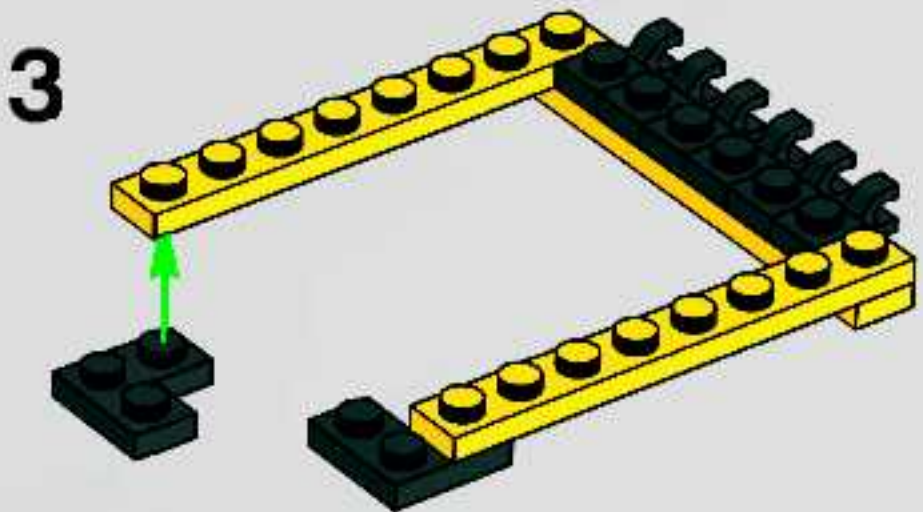

47

48

49

50

51

52

Image	Qty	Item No	Description	MID
Regular Items:				
Parts:				
+ 	6	44728	Dark Bluish Gray Bracket 1 x 2 - 2 x 2 Catalog: Parts: Bracket 6117972 or 6048854 or 4210893 or 4277928	PG
*				
+ 	4	3005	Dark Bluish Gray Brick 1 x 1 Catalog: Parts: Brick 4211098	PG
*				
+ 	4	3004	Red Brick 1 x 2 Catalog: Parts: Brick 4613961 or 300421	PG
*				
+ 	4	3004	Yellow Brick 1 x 2 Catalog: Parts: Brick 4613966 or 300424	PG
*				
+ 	1	3010	Dark Bluish Gray Brick 1 x 4 Catalog: Parts: Brick 4211103	PG
*				
+ 	4	3010	Red Brick 1 x 4 Catalog: Parts: Brick 301021	PG
*				
+ 	2	3010	Yellow Brick 1 x 4 Catalog: Parts: Brick 301024	PG
*				
+ 	2	3009	Red Brick 1 x 6 Catalog: Parts: Brick 300921	PG
*				
+ 	1	6111	Black Brick 1 x 10 Catalog: Parts: Brick 611126	PG
*				
+ 	2	6111	Red Brick 1 x 10 Catalog: Parts: Brick 611121	PG
*				
+ 	2	6111	Yellow Brick 1 x 10 Catalog: Parts: Brick 4200026	PG
*				