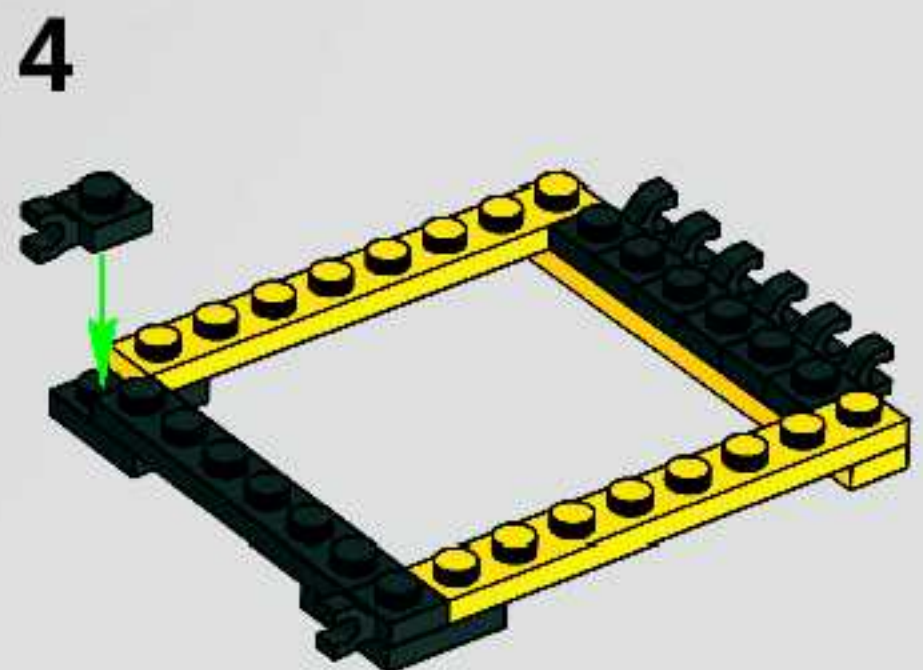

47

48

49

50

51

52

Image	Qty	Item No	Description	MID
Regular Items:				
Parts:				
+ 	6	44728	Dark Bluish Gray Bracket 1 x 2 - 2 x 2 Catalog: Parts: Bracket 6117972 or 6048854 or 4210893 or 4277928	PG
*				
+ 	4	3005	Dark Bluish Gray Brick 1 x 1 Catalog: Parts: Brick 4211098	PG
*				
+ 	4	3004	Red Brick 1 x 2 Catalog: Parts: Brick 4613961 or 300421	PG
*				
+ 	4	3004	Yellow Brick 1 x 2 Catalog: Parts: Brick 4613966 or 300424	PG
*				
+ 	1	3010	Dark Bluish Gray Brick 1 x 4 Catalog: Parts: Brick 4211103	PG
*				
+ 	4	3010	Red Brick 1 x 4 Catalog: Parts: Brick 301021	PG
*				
+ 	2	3010	Yellow Brick 1 x 4 Catalog: Parts: Brick 301024	PG
*				
+ 	2	3009	Red Brick 1 x 6 Catalog: Parts: Brick 300921	PG
*				
+ 	1	6111	Black Brick 1 x 10 Catalog: Parts: Brick 611126	PG
*				
+ 	2	6111	Red Brick 1 x 10 Catalog: Parts: Brick 611121	PG
*				
+ 	2	6111	Yellow Brick 1 x 10 Catalog: Parts: Brick 4200026	PG
*				