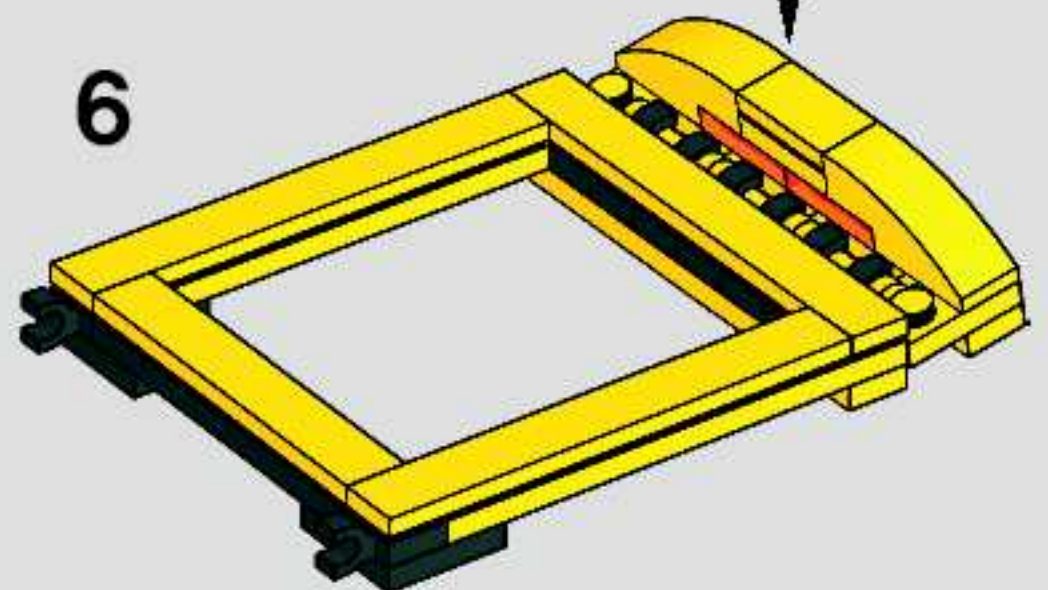

47

48

49

50

51

52

Image	Qty	Item No	Description	MID
Regular Items:				
Parts:				
+ 	6	44728	Dark Bluish Gray Bracket 1 x 2 - 2 x 2 Catalog: Parts: Bracket 6117972 or 6048854 or 4210893 or 4277928	PG
*				
+ 	4	3005	Dark Bluish Gray Brick 1 x 1 Catalog: Parts: Brick 4211098	PG
*				
+ 	4	3004	Red Brick 1 x 2 Catalog: Parts: Brick 4613961 or 300421	PG
*				
+ 	4	3004	Yellow Brick 1 x 2 Catalog: Parts: Brick 4613966 or 300424	PG
*				
+ 	1	3010	Dark Bluish Gray Brick 1 x 4 Catalog: Parts: Brick 4211103	PG
*				
+ 	4	3010	Red Brick 1 x 4 Catalog: Parts: Brick 301021	PG
*				
+ 	2	3010	Yellow Brick 1 x 4 Catalog: Parts: Brick 301024	PG
*				
+ 	2	3009	Red Brick 1 x 6 Catalog: Parts: Brick 300921	PG
*				
+ 	1	6111	Black Brick 1 x 10 Catalog: Parts: Brick 611126	PG
*				
+ 	2	6111	Red Brick 1 x 10 Catalog: Parts: Brick 611121	PG
*				
+ 	2	6111	Yellow Brick 1 x 10 Catalog: Parts: Brick 4200026	PG
*				