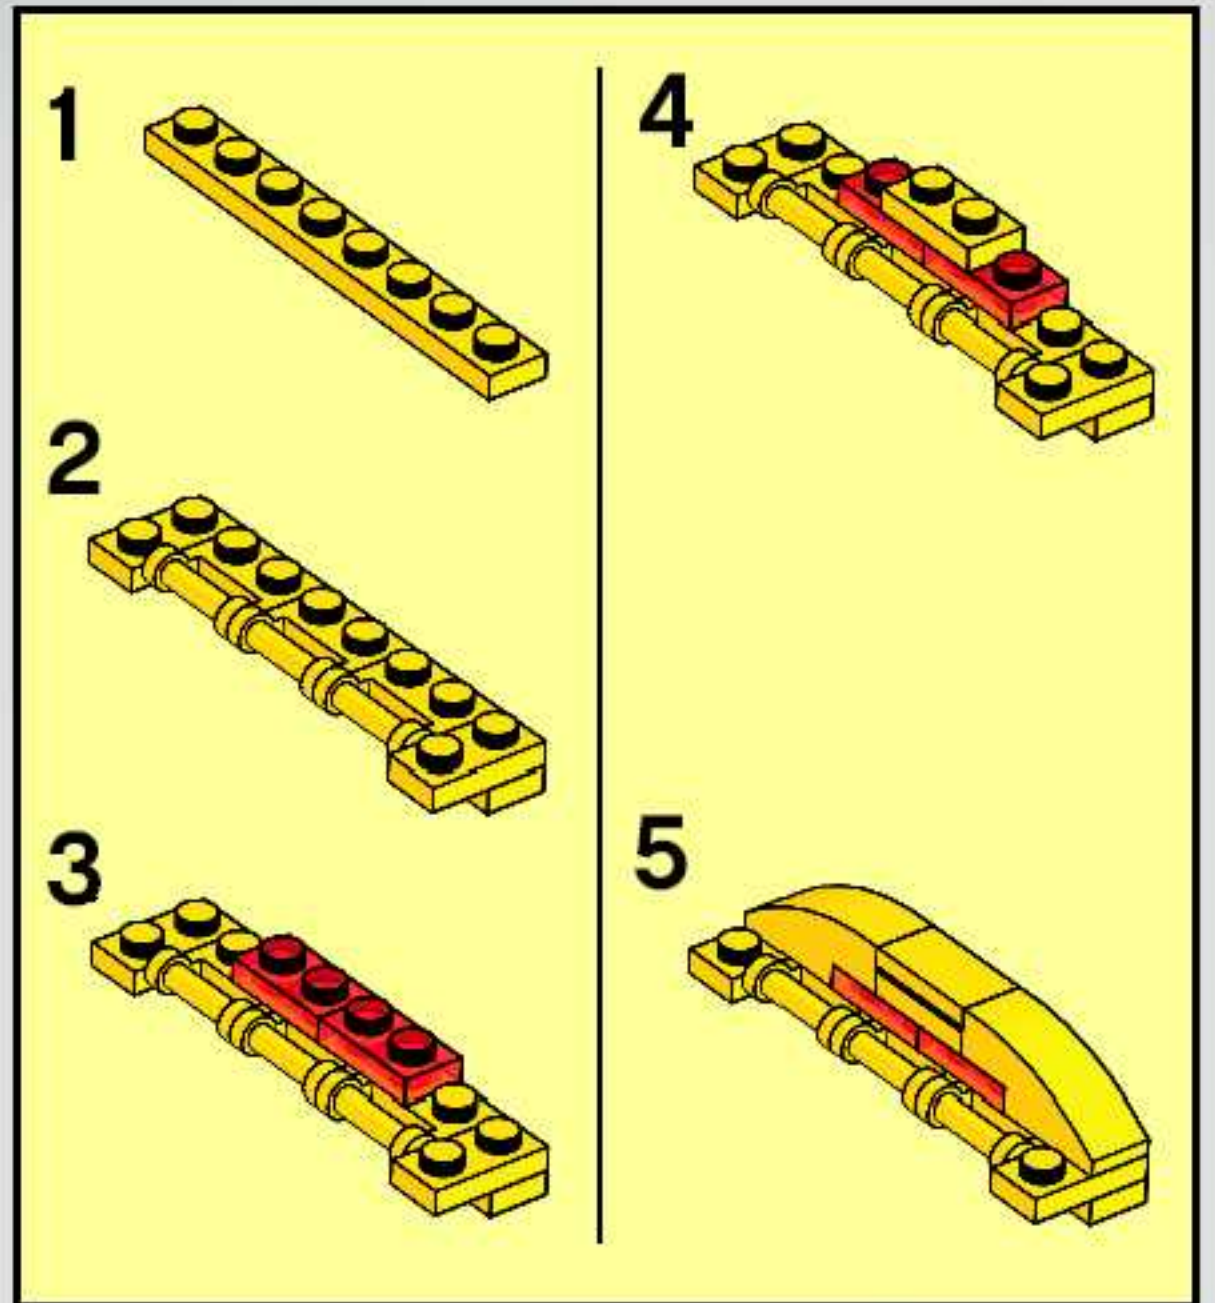

47

48

49

50

51

52

Image	Qty	Item No	Description	MID
Regular Items:				
Parts:				
+ 	6	44728	Dark Bluish Gray Bracket 1 x 2 - 2 x 2 Catalog: Parts: Bracket 6117972 or 6048854 or 4210893 or 4277928	PG
*				
+ 	4	3005	Dark Bluish Gray Brick 1 x 1 Catalog: Parts: Brick 4211098	PG
*				
+ 	4	3004	Red Brick 1 x 2 Catalog: Parts: Brick 4613961 or 300421	PG
*				
+ 	4	3004	Yellow Brick 1 x 2 Catalog: Parts: Brick 4613966 or 300424	PG
*				
+ 	1	3010	Dark Bluish Gray Brick 1 x 4 Catalog: Parts: Brick 4211103	PG
*				
+ 	4	3010	Red Brick 1 x 4 Catalog: Parts: Brick 301021	PG
*				
+ 	2	3010	Yellow Brick 1 x 4 Catalog: Parts: Brick 301024	PG
*				
+ 	2	3009	Red Brick 1 x 6 Catalog: Parts: Brick 300921	PG
*				
+ 	1	6111	Black Brick 1 x 10 Catalog: Parts: Brick 611126	PG
*				
+ 	2	6111	Red Brick 1 x 10 Catalog: Parts: Brick 611121	PG
*				
+ 	2	6111	Yellow Brick 1 x 10 Catalog: Parts: Brick 4200026	PG
*				