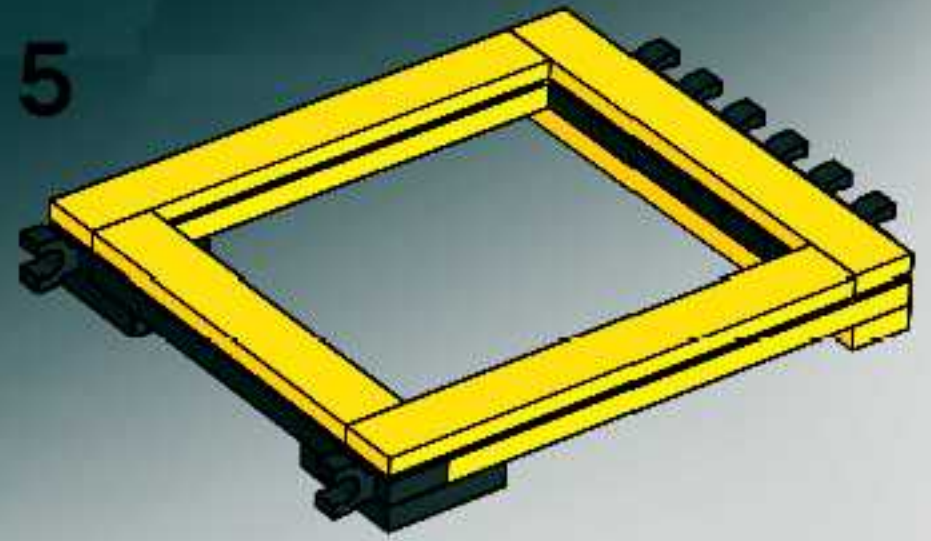

47

48

49

50

51

52

Image	Qty	Item No	Description	MID
Regular Items:				
Parts:				
+ 	6	44728	Dark Bluish Gray Bracket 1 x 2 - 2 x 2 Catalog: Parts: Bracket 6117972 or 6048854 or 4210893 or 4277928	PG
*				
+ 	4	3005	Dark Bluish Gray Brick 1 x 1 Catalog: Parts: Brick 4211098	PG
*				
+ 	4	3004	Red Brick 1 x 2 Catalog: Parts: Brick 4613961 or 300421	PG
*				
+ 	4	3004	Yellow Brick 1 x 2 Catalog: Parts: Brick 4613966 or 300424	PG
*				
+ 	1	3010	Dark Bluish Gray Brick 1 x 4 Catalog: Parts: Brick 4211103	PG
*				
+ 	4	3010	Red Brick 1 x 4 Catalog: Parts: Brick 301021	PG
*				
+ 	2	3010	Yellow Brick 1 x 4 Catalog: Parts: Brick 301024	PG
*				
+ 	2	3009	Red Brick 1 x 6 Catalog: Parts: Brick 300921	PG
*				
+ 	1	6111	Black Brick 1 x 10 Catalog: Parts: Brick 611126	PG
*				
+ 	2	6111	Red Brick 1 x 10 Catalog: Parts: Brick 611121	PG
*				
+ 	2	6111	Yellow Brick 1 x 10 Catalog: Parts: Brick 4200026	PG
*				