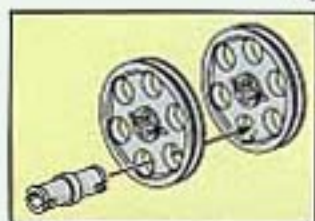

8074 | 8720

3

Image	Qty	Item No	Description	MID
Regular Items:				
Parts:				
	1	3941	Trans-Yellow Brick, Round 2 x 2 with Axle Hole Catalog: Parts: Brick, Round 6273155 or 611644	PG
	1	75c05	Dark Gray Hose, Rigid 3mm D. 5L / 4.0cm Catalog: Parts: Hose, Rigid 3mm D. Part Color Code Missing	PG
	1	75c06	Dark Gray Hose, Rigid 3mm D. 6L / 4.8cm Catalog: Parts: Hose, Rigid 3mm D. Part Color Code Missing	PG
	2	75c14	Dark Gray Hose, Rigid 3mm D. 14L / 11.2cm Catalog: Parts: Hose, Rigid 3mm D. Part Color Code Missing	PG
	2	3024	Yellow Plate 1 x 1 Catalog: Parts: Plate 302424	PG
	11	3023	Black Plate 1 x 2 Catalog: Parts: Plate 302326	PG
	3	3023	Yellow Plate 1 x 2 Catalog: Parts: Plate 302324	PG
	8	3710	Black Plate 1 x 4 Catalog: Parts: Plate 371026	PG
	8	3710	Yellow Plate 1 x 4 Catalog: Parts: Plate 371024	PG
	2	3666	Black Plate 1 x 6 Catalog: Parts: Plate 366626	PG
	2	3666	Yellow Plate 1 x 6 Catalog: Parts: Plate 366624	PG