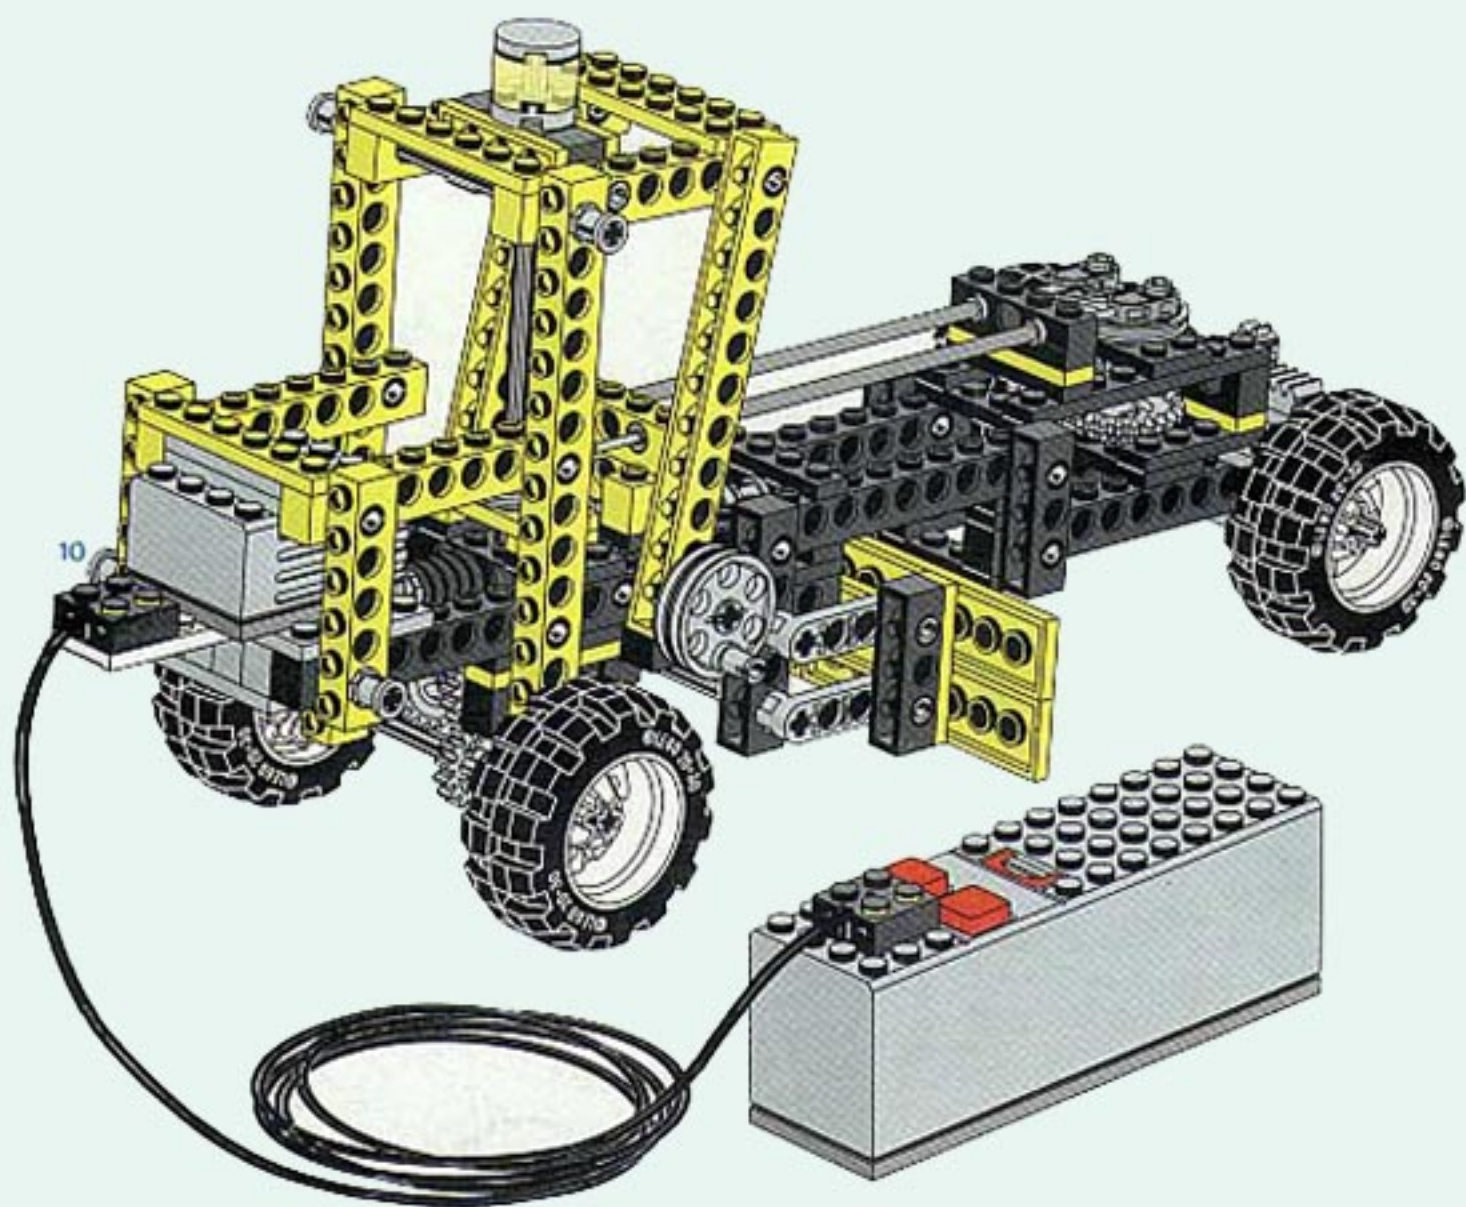

8074 | 8720

3

Image	Qty	Item No	Description	MID
Regular Items:				
Parts:				
	1	3941	Trans-Yellow Brick, Round 2 x 2 with Axle Hole Catalog: Parts: Brick, Round 6273155 or 611644	PG
	1	75c05	Dark Gray Hose, Rigid 3mm D. 5L / 4.0cm Catalog: Parts: Hose, Rigid 3mm D. Part Color Code Missing	PG
	1	75c06	Dark Gray Hose, Rigid 3mm D. 6L / 4.8cm Catalog: Parts: Hose, Rigid 3mm D. Part Color Code Missing	PG
	2	75c14	Dark Gray Hose, Rigid 3mm D. 14L / 11.2cm Catalog: Parts: Hose, Rigid 3mm D. Part Color Code Missing	PG
	2	3024	Yellow Plate 1 x 1 Catalog: Parts: Plate 302424	PG
	11	3023	Black Plate 1 x 2 Catalog: Parts: Plate 302326	PG
	3	3023	Yellow Plate 1 x 2 Catalog: Parts: Plate 302324	PG
	8	3710	Black Plate 1 x 4 Catalog: Parts: Plate 371026	PG
	8	3710	Yellow Plate 1 x 4 Catalog: Parts: Plate 371024	PG
	2	3666	Black Plate 1 x 6 Catalog: Parts: Plate 366626	PG
	2	3666	Yellow Plate 1 x 6 Catalog: Parts: Plate 366624	PG