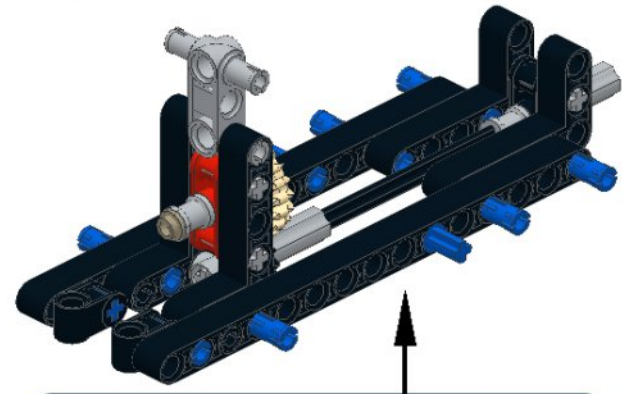

1

2

3

- 4**
- 3x grey axle connector
 - 1x grey axle
 - 1x grey axle
 - 1x red bush
 - 3x grey axle
 - 2x grey axle
 - 1x tan gear

- 1**
- 
- 2**
- 
- 3**
- 

- 5**
- 
- 1x

- 6**
- 1x black L-shaped Technic beam
 - 1x black L-shaped Technic beam
 - 1x black L-shaped Technic beam
 - 15x black Technic beam
 - 3x blue Technic pin
 - 2x blue Technic pin
 - 1x black Technic pin