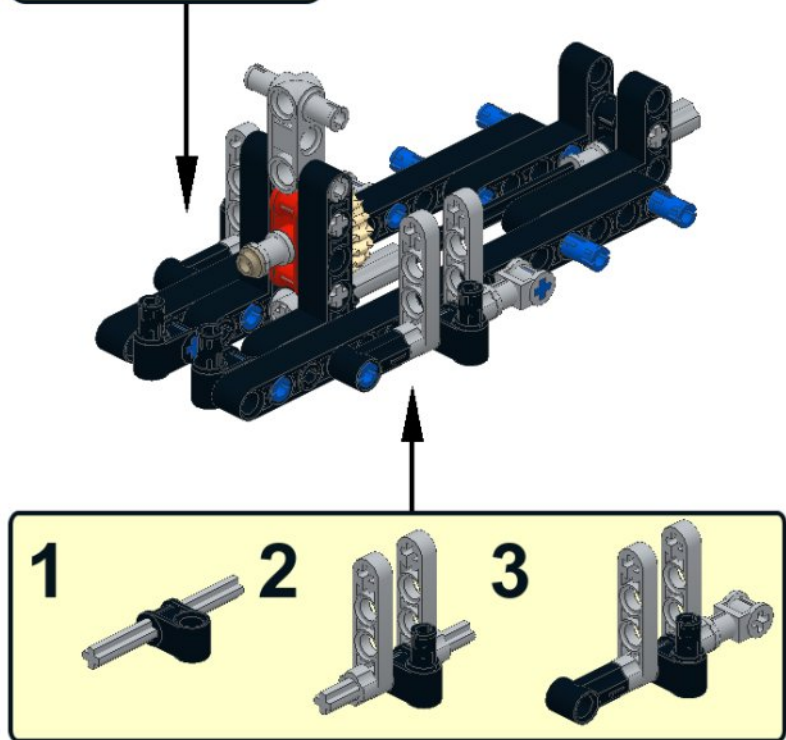

7

buildinst
buildinst.sweb.cz

8

buildinst
buildinst.sweb.cz