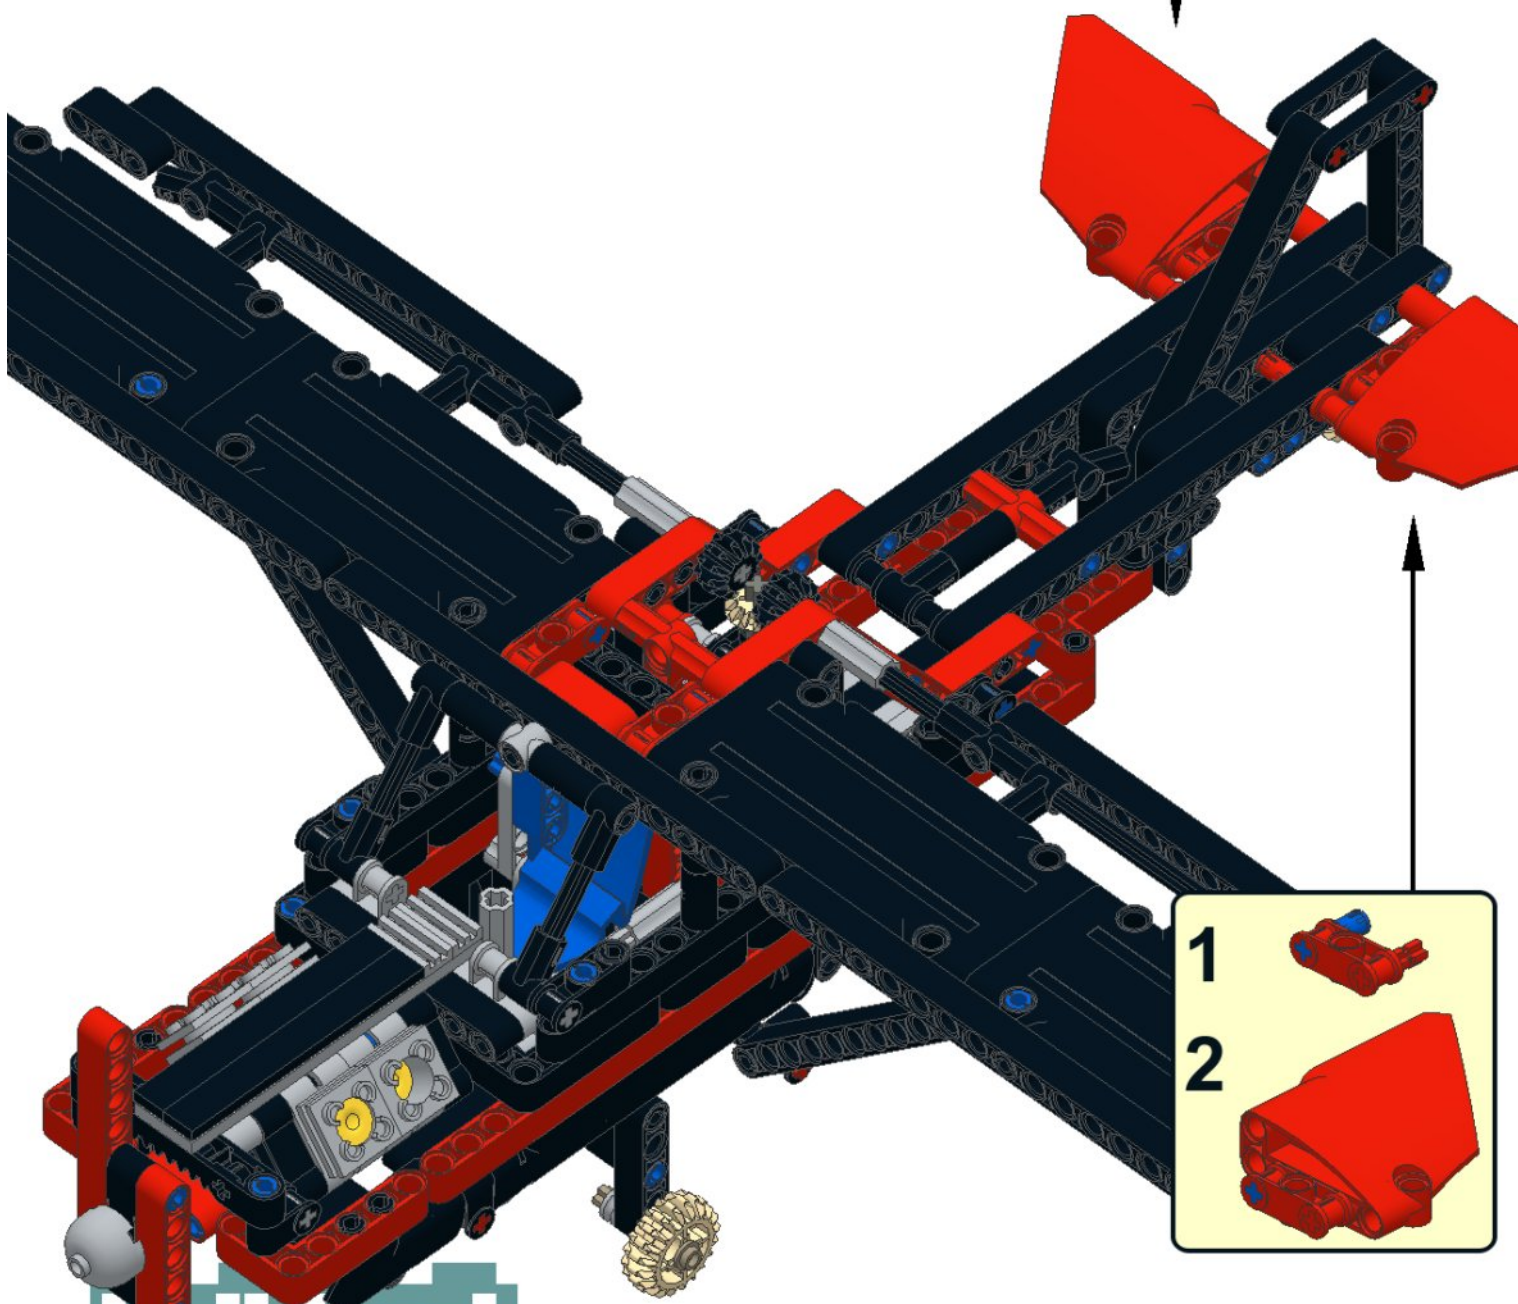

52

Image	Qty	Item No	Description	MID
Regular Items:				
Parts:				
+ 	2	553b	Light Bluish Gray Brick, Round 2 x 2 Dome Top - Blocked Open Stud with Bottom Axle Holder x Shape + Orientation Catalog: Parts: Brick, Round 4211637	PG
+ 	7	3941	Light Bluish Gray Brick, Round 2 x 2 with Axle Hole Catalog: Parts: Brick, Round 4211526	PG
+ 	1	78c18	Flat Silver Hose, Ribbed 7mm D. 18L Catalog: Parts: Hose, Ribbed 7mm D. 4141673 or 4620068 or 4495191	PG 1 
+ 	2	4592c02 (inv)	Black Lever Small Base with Black Lever Catalog: Parts: Lever 73587	PG
+ 	1	3832	Light Bluish Gray Plate 2 x 10 Catalog: Parts: Plate 4211462	PG
+ 	1	3035	Black Plate 4 x 8 Catalog: Parts: Plate 303526	PG
+ 	1	3958	Black Plate 6 x 6 Catalog: Parts: Plate 395826	PG
+ 	2	2817	Red Plate, Modified 2 x 2 with Pin Holes Catalog: Parts: Plate, Modified 281721	PG
+ 	4	4073	Trans-Clear Plate, Round 1 x 1 Catalog: Parts: Plate, Round 6240030 or 3005740	PG
+ 	2	4073	Trans-Red Plate, Round 1 x 1 Catalog: Parts: Plate, Round 6208450 or 3005741	PG
+ 	1	8041stk01	Sticker for Set 8041 - (87979/4563603) Catalog: Parts: Sticker 4563603	PG