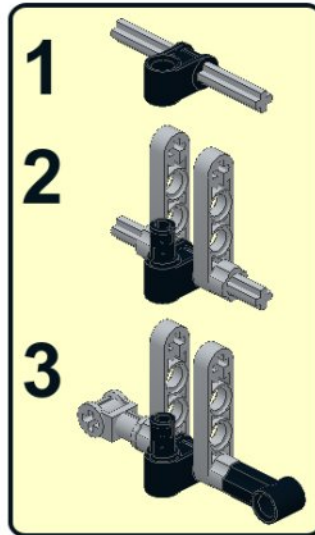

7

buildinst
buildinst.sweb.cz