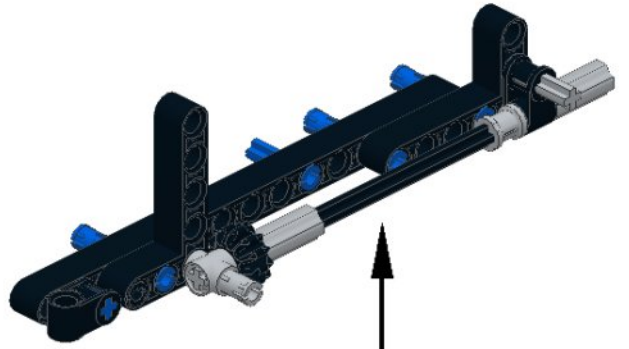

1

2

3

- 4**
- 3x grey axle connector
 - 1x grey axle
 - 1x grey axle
 - 1x red bush
 - 3x grey axle
 - 2x grey axle
 - 1x tan gear

- 1**
- 
- 2**
- 
- 3**
- 

- 5**
- 
- 1x

- 6**
- 1x black L-shaped Technic beam
 - 1x black L-shaped Technic beam
 - 1x black L-shaped Technic beam
 - 15x black Technic beam
 - 3x blue Technic pin
 - 2x blue Technic pin
 - 1x black Technic pin