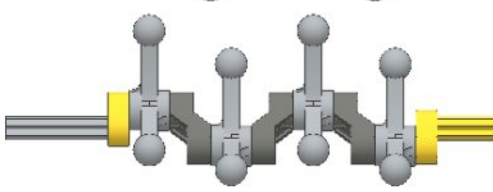

1

1x 2x

2

1x 2x 1x

3

1x 2x 1x

4

1x 2x 1x

5

1x 1x

6

8x

7

2x
4x 8x

1

2

3