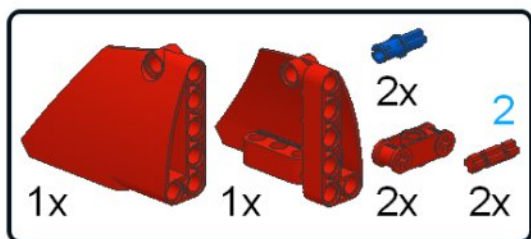

52

Image	Qty	Item No	Description	MID
Regular Items:				
Parts:				
+ 	2	553b	Light Bluish Gray Brick, Round 2 x 2 Dome Top - Blocked Open Stud with Bottom Axle Holder x Shape + Orientation Catalog: Parts: Brick, Round 4211637	PG
+ 	7	3941	Light Bluish Gray Brick, Round 2 x 2 with Axle Hole Catalog: Parts: Brick, Round 4211526	PG
+ 	1	78c18	Flat Silver Hose, Ribbed 7mm D. 18L Catalog: Parts: Hose, Ribbed 7mm D. 4141673 or 4620068 or 4495191	PG 1 
+ 	2	4592c02 (inv)	Black Lever Small Base with Black Lever Catalog: Parts: Lever 73587	PG
+ 	1	3832	Light Bluish Gray Plate 2 x 10 Catalog: Parts: Plate 4211462	PG
+ 	1	3035	Black Plate 4 x 8 Catalog: Parts: Plate 303526	PG
+ 	1	3958	Black Plate 6 x 6 Catalog: Parts: Plate 395826	PG
+ 	2	2817	Red Plate, Modified 2 x 2 with Pin Holes Catalog: Parts: Plate, Modified 281721	PG
+ 	4	4073	Trans-Clear Plate, Round 1 x 1 Catalog: Parts: Plate, Round 6240030 or 3005740	PG
+ 	2	4073	Trans-Red Plate, Round 1 x 1 Catalog: Parts: Plate, Round 6208450 or 3005741	PG
+ 	1	8041stk01	Sticker for Set 8041 - (87979/4563603) Catalog: Parts: Sticker 4563603	PG