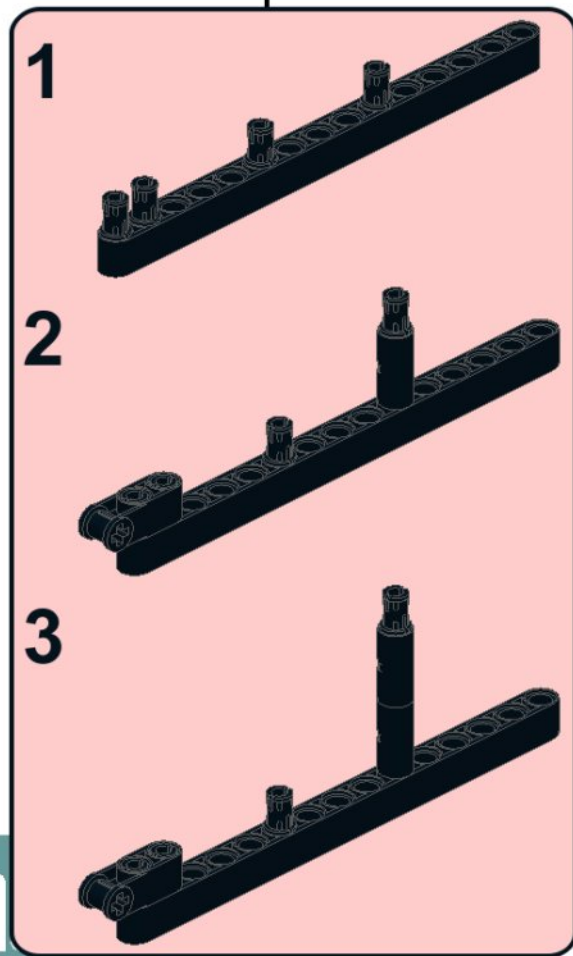

buildinst
h.cz