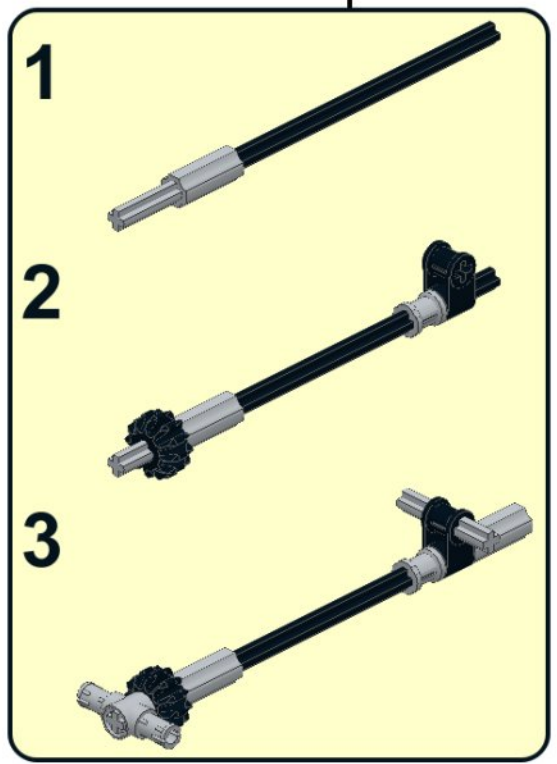

1

2

3

- 4**
- 3x grey axle connector
 - 1x grey axle
 - 1x grey axle
 - 1x red bush
 - 3x grey axle
 - 2x grey axle
 - 1x tan gear

- 1**
- 
- 2**
- 
- 3**
- 

- 5**
- 
- 1x

- 6**
- 1x black L-shaped Technic beam
 - 1x black L-shaped Technic beam
 - 1x black L-shaped Technic beam
 - 15x black Technic beam
 - 3x blue Technic pin
 - 2x blue Technic pin
 - 1x black Technic pin