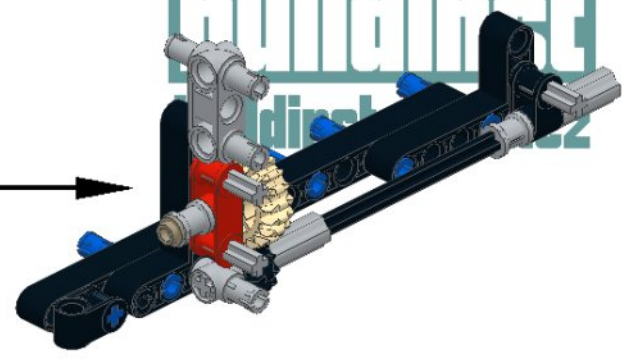

1

2

3

- 4**
- 3x grey axle connector
 - 1x grey axle
 - 1x grey axle
 - 1x red bush
 - 3x grey axle
 - 2x grey axle
 - 1x tan gear

- 1**
- 
- 2**
- 
- 3**
- 

- 5**
- 
- 1x

- 6**
- 1x black L-shaped Technic beam
 - 1x black L-shaped Technic beam
 - 1x black L-shaped Technic beam
 - 15x black Technic beam
 - 3x blue Technic pin
 - 2x blue Technic pin
 - 1x black Technic pin