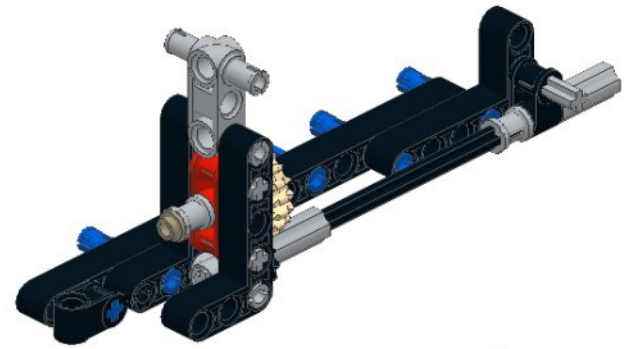

1

2

3

- 4**
- 3x grey axle connector
 - 1x grey axle
 - 1x grey axle
 - 1x red bush
 - 3x grey axle
 - 2x grey axle
 - 1x tan gear

- 1**
- 
- 2**
- 
- 3**
- 

- 5**
- 
- 1x

- 6**
- 1x black L-shaped Technic beam
 - 1x black L-shaped Technic beam
 - 1x black L-shaped Technic beam
 - 15x black Technic beam
 - 3x blue Technic pin
 - 2x blue Technic pin
 - 1x black Technic pin