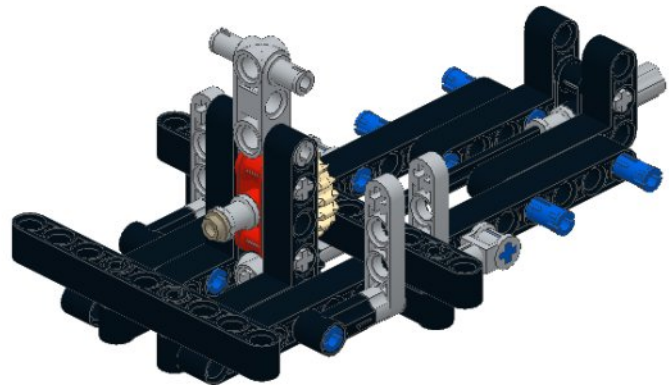

7

buildinst
buildinst.sweb.cz

8

buildinst
buildinst.sweb.cz