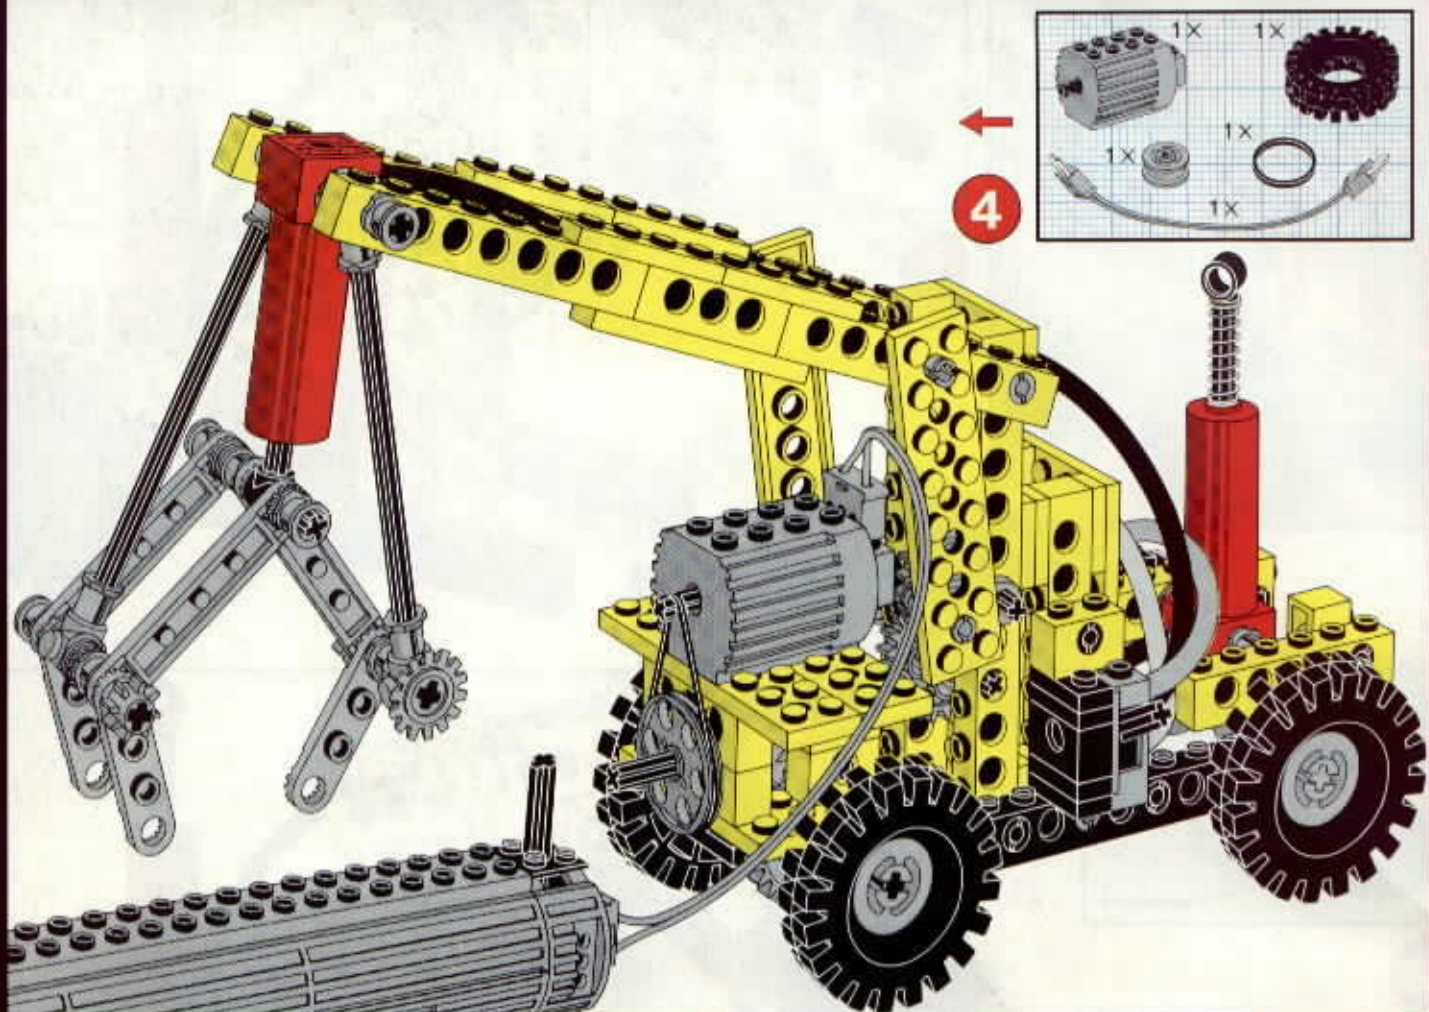

- | | | | |
|----|----|----|----|
| 4x | 2x | 1x | 1x |
| 1x | 1x | 1x | 1x |

2

- | | |
|----|----|
| 2x | 2x |
| 4x | 2x |
| 2x | 1x |
| 1x | 2x |

3

Image	Qty	Item No	Description	MID
Regular Items:				
Parts:				
 *	1	3001	Black Brick 2 x 4 Catalog: Parts: Brick 300126	PG
 *	1	5102c50	Light Gray Hose, Pneumatic 4mm D. 50L / 40.0cm Catalog: Parts: Hose, Pneumatic 4mm D. Part Color Code Missing	PG
 No Image	1	5102c76	Black Hose, Pneumatic 4mm D. 76L / 60.8cm Catalog: Parts: Hose, Pneumatic 4mm D. Part Color Code Missing	PG
 *	7	3023	Black Plate 1 x 2 Catalog: Parts: Plate 302326	PG
 *	2	3023	Light Gray Plate 1 x 2 Catalog: Parts: Plate 302302	PG
 *	10	3023	Yellow Plate 1 x 2 Catalog: Parts: Plate 302324	PG
 *	2	3710	Black Plate 1 x 4 Catalog: Parts: Plate 371026	PG
 *	4	3710	Light Gray Plate 1 x 4 Catalog: Parts: Plate 371002	PG
 *	4	3710	Yellow Plate 1 x 4 Catalog: Parts: Plate 371024	PG
 *	2	3666	Yellow Plate 1 x 6 Catalog: Parts: Plate 366624	PG
 *	1	3460	Light Gray Plate 1 x 8 Catalog: Parts: Plate 346002	PG