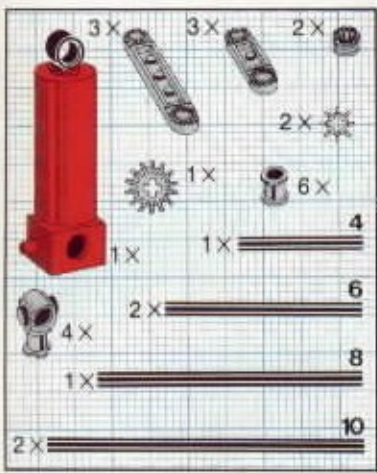

12

13

14

15

16

17

- | | | |
|----|----|----|
| 1x | 2x | 2x |
| 4x | 2x | 2x |

1

- | | | | |
|----|----|----|----|
| 4x | 2x | 1x | 1x |
| 1x | 1x | 1x | 1x |

2

- | | |
|----|----|
| 2x | 2x |
| 4x | 2x |
| 2x | 1x |
| 1x | 2x |

3

Image	Qty	Item No	Description	MID
Regular Items:				
Parts:				
 *	1	3001	Black Brick 2 x 4 Catalog: Parts: Brick 300126	PG
 *	1	5102c50	Light Gray Hose, Pneumatic 4mm D. 50L / 40.0cm Catalog: Parts: Hose, Pneumatic 4mm D. Part Color Code Missing	PG
 No Image	1	5102c76	Black Hose, Pneumatic 4mm D. 76L / 60.8cm Catalog: Parts: Hose, Pneumatic 4mm D. Part Color Code Missing	PG
 *	7	3023	Black Plate 1 x 2 Catalog: Parts: Plate 302326	PG
 *	2	3023	Light Gray Plate 1 x 2 Catalog: Parts: Plate 302302	PG
 *	10	3023	Yellow Plate 1 x 2 Catalog: Parts: Plate 302324	PG
 *	2	3710	Black Plate 1 x 4 Catalog: Parts: Plate 371026	PG
 *	4	3710	Light Gray Plate 1 x 4 Catalog: Parts: Plate 371002	PG
 *	4	3710	Yellow Plate 1 x 4 Catalog: Parts: Plate 371024	PG
 *	2	3666	Yellow Plate 1 x 6 Catalog: Parts: Plate 366624	PG
 *	1	3460	Light Gray Plate 1 x 8 Catalog: Parts: Plate 346002	PG