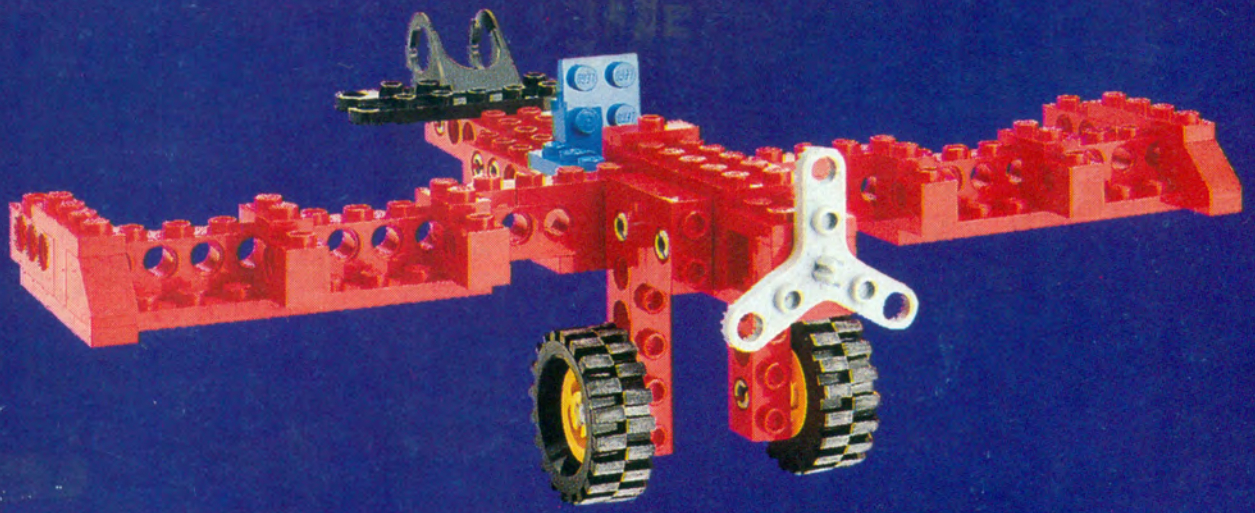

Image	Qty	Item No	Description	MID
Regular Items:				
Parts:				
	2	3705	Black Technic, Axle 4 Catalog: Parts: Technic, Axle 370526	PG
	2	3706	Black Technic, Axle 6 Catalog: Parts: Technic, Axle 370626	PG
	1	3737	Black Technic, Axle 10 Catalog: Parts: Technic, Axle 373726	PG
	1	4442	Black Technic, Plate 1 x 8 with Toothed Ends Catalog: Parts: Technic, Plate Part Color Code Missing	PG
	1	2792	Black Technic, Steering Rack Top Catalog: Parts: Technic, Steering Part Color Code Missing	PG
	4	2346	Black Tire 30 x 10.5 Offset Tread Catalog: Parts: Tire & Tread 234626	PG
	1	4276	Blue Hinge Plate 1 x 2 with 2 Fingers Catalog: Parts: Hinge Part Color Code Missing	PG
	1	4275	Blue Hinge Plate 1 x 2 with 3 Fingers Catalog: Parts: Hinge Part Color Code Missing	PG
	3	3623	Blue Plate 1 x 3 Catalog: Parts: Plate 362323	PG
	2	3021	Blue Plate 2 x 3 Catalog: Parts: Plate 302123	PG
	4	3713	Light Gray Technic Bush Catalog: Parts: Technic 4125313	PG