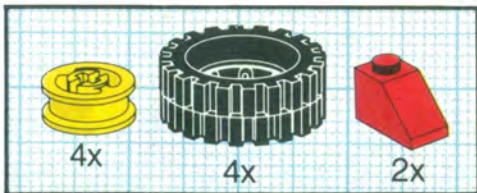

9

10

11

12

1

2

Image	Qty	Item No	Description	MID
Regular Items:				
Parts:				
	2	3705	Black Technic, Axle 4 Catalog: Parts: Technic, Axle 370526	PG
	2	3706	Black Technic, Axle 6 Catalog: Parts: Technic, Axle 370626	PG
	1	3737	Black Technic, Axle 10 Catalog: Parts: Technic, Axle 373726	PG
	1	4442	Black Technic, Plate 1 x 8 with Toothed Ends Catalog: Parts: Technic, Plate Part Color Code Missing	PG
	1	2792	Black Technic, Steering Rack Top Catalog: Parts: Technic, Steering Part Color Code Missing	PG
	4	2346	Black Tire 30 x 10.5 Offset Tread Catalog: Parts: Tire & Tread 234626	PG
	1	4276	Blue Hinge Plate 1 x 2 with 2 Fingers Catalog: Parts: Hinge Part Color Code Missing	PG
	1	4275	Blue Hinge Plate 1 x 2 with 3 Fingers Catalog: Parts: Hinge Part Color Code Missing	PG
	3	3623	Blue Plate 1 x 3 Catalog: Parts: Plate 362323	PG
	2	3021	Blue Plate 2 x 3 Catalog: Parts: Plate 302123	PG
	4	3713	Light Gray Technic Bush Catalog: Parts: Technic 4125313	PG