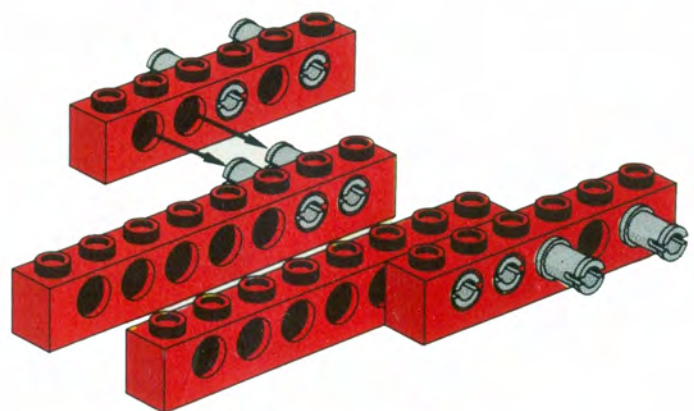

LEGO

Technic

8024

1

2

3

4

5

+

*

4

[3482c02\(inv\)](#)

**Yellow Wheel with Split Axle hole, with Black Tire 30 x 10.5
Offset Tread (3482 / 2346)**

Catalog: [Parts: Wheel & Tire Assembly](#)
Part Color Code Missing

[PG](#)

Note:

One of part 3738 Technic, Plate 2 x 8 with 7 Holes in red was used in the alternate instructions for this set.

Summary:

Type	Unique Lots	Total Qty
Regular Items:		
Parts	37	114
Counterparts:		
Parts	1	4
New Items:		
Parts	1	2