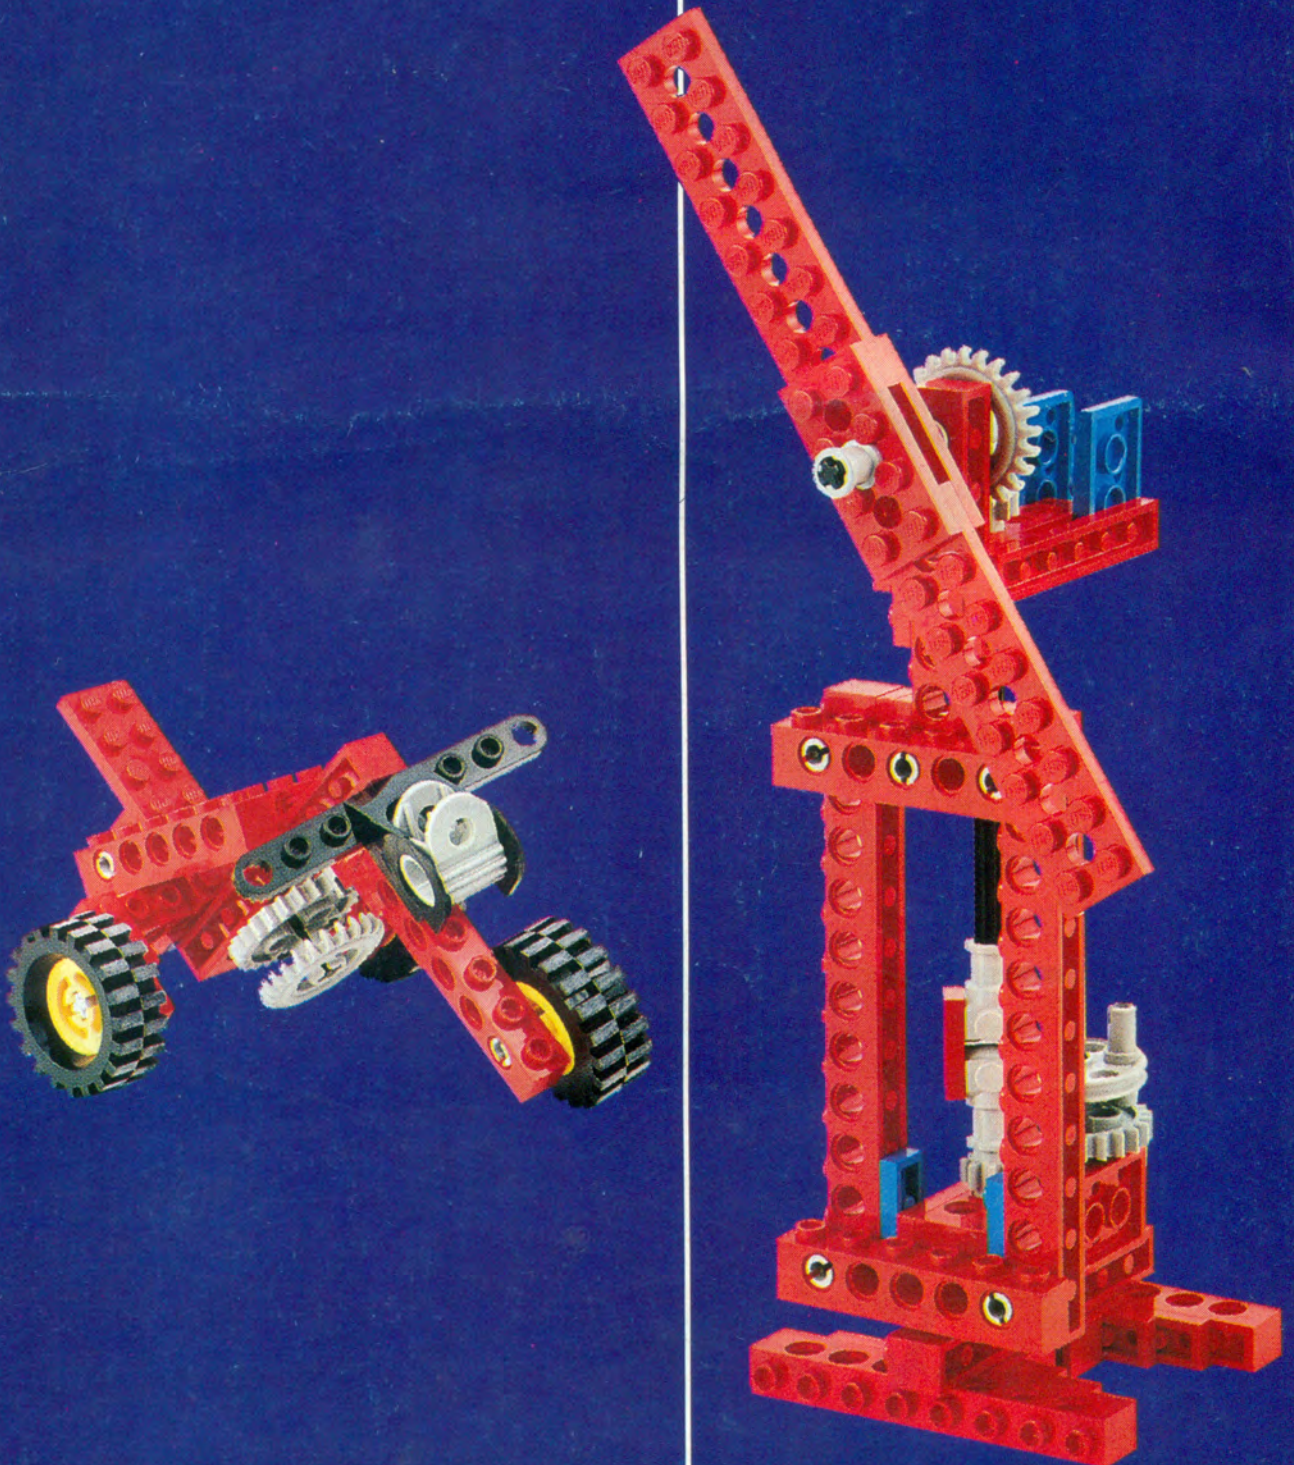

Image	Qty	Item No	Description	MID
Regular Items:				
Parts:				
	2	3705	Black Technic, Axle 4 Catalog: Parts: Technic, Axle 370526	PG
	2	3706	Black Technic, Axle 6 Catalog: Parts: Technic, Axle 370626	PG
	1	3737	Black Technic, Axle 10 Catalog: Parts: Technic, Axle 373726	PG
	1	4442	Black Technic, Plate 1 x 8 with Toothed Ends Catalog: Parts: Technic, Plate Part Color Code Missing	PG
	1	2792	Black Technic, Steering Rack Top Catalog: Parts: Technic, Steering Part Color Code Missing	PG
	4	2346	Black Tire 30 x 10.5 Offset Tread Catalog: Parts: Tire & Tread 234626	PG
	1	4276	Blue Hinge Plate 1 x 2 with 2 Fingers Catalog: Parts: Hinge Part Color Code Missing	PG
	1	4275	Blue Hinge Plate 1 x 2 with 3 Fingers Catalog: Parts: Hinge Part Color Code Missing	PG
	3	3623	Blue Plate 1 x 3 Catalog: Parts: Plate 362323	PG
	2	3021	Blue Plate 2 x 3 Catalog: Parts: Plate 302123	PG
	4	3713	Light Gray Technic Bush Catalog: Parts: Technic 4125313	PG