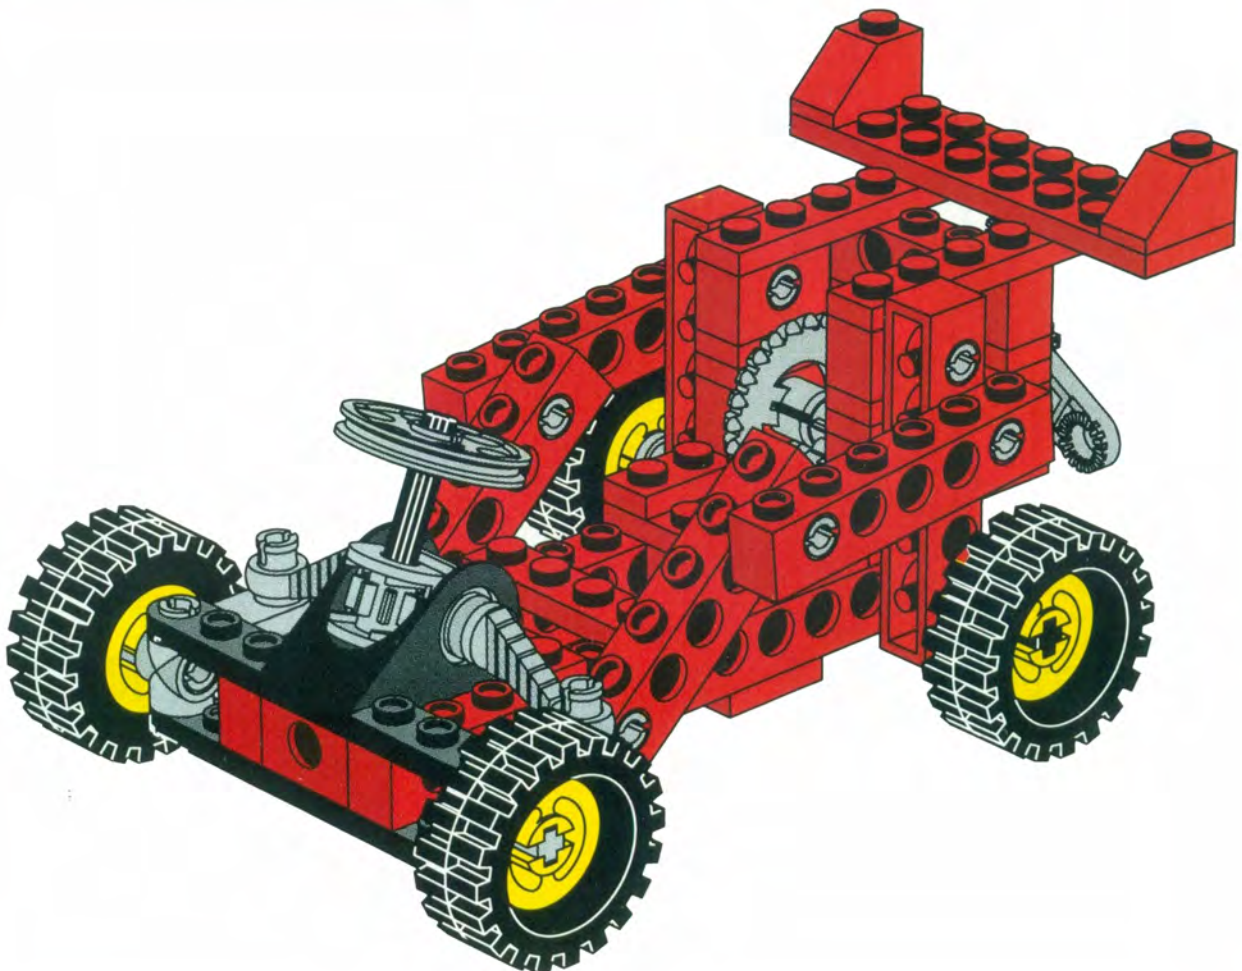

9

10

11

12

1

2

Image	Qty	Item No	Description	MID
Regular Items:				
Parts:				
	2	3705	Black Technic, Axle 4 Catalog: Parts: Technic, Axle 370526	PG
	2	3706	Black Technic, Axle 6 Catalog: Parts: Technic, Axle 370626	PG
	1	3737	Black Technic, Axle 10 Catalog: Parts: Technic, Axle 373726	PG
	1	4442	Black Technic, Plate 1 x 8 with Toothed Ends Catalog: Parts: Technic, Plate Part Color Code Missing	PG
	1	2792	Black Technic, Steering Rack Top Catalog: Parts: Technic, Steering Part Color Code Missing	PG
	4	2346	Black Tire 30 x 10.5 Offset Tread Catalog: Parts: Tire & Tread 234626	PG
	1	4276	Blue Hinge Plate 1 x 2 with 2 Fingers Catalog: Parts: Hinge Part Color Code Missing	PG
	1	4275	Blue Hinge Plate 1 x 2 with 3 Fingers Catalog: Parts: Hinge Part Color Code Missing	PG
	3	3623	Blue Plate 1 x 3 Catalog: Parts: Plate 362323	PG
	2	3021	Blue Plate 2 x 3 Catalog: Parts: Plate 302123	PG
	4	3713	Light Gray Technic Bush Catalog: Parts: Technic 4125313	PG