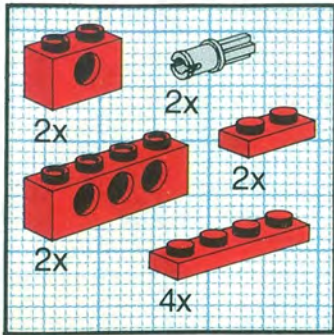

8

9

10

11

1

2

3

4

+

*

4

[3482c02\(inv\)](#)

**Yellow Wheel with Split Axle hole, with Black Tire 30 x 10.5
Offset Tread (3482 / 2346)**

Catalog: [Parts: Wheel & Tire Assembly](#)
Part Color Code Missing

[PG](#)

Note: