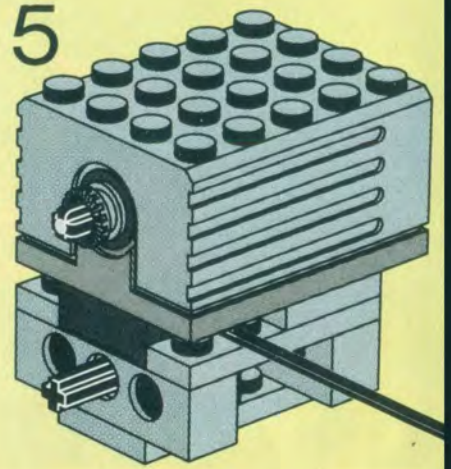

9

10

11

12

1

2

Image	Qty	Item No	Description	MID
Regular Items:				
Parts:				
	2	3705	Black Technic, Axle 4 Catalog: Parts: Technic, Axle 370526	PG
	2	3706	Black Technic, Axle 6 Catalog: Parts: Technic, Axle 370626	PG
	1	3737	Black Technic, Axle 10 Catalog: Parts: Technic, Axle 373726	PG
	1	4442	Black Technic, Plate 1 x 8 with Toothed Ends Catalog: Parts: Technic, Plate Part Color Code Missing	PG
	1	2792	Black Technic, Steering Rack Top Catalog: Parts: Technic, Steering Part Color Code Missing	PG
	4	2346	Black Tire 30 x 10.5 Offset Tread Catalog: Parts: Tire & Tread 234626	PG
	1	4276	Blue Hinge Plate 1 x 2 with 2 Fingers Catalog: Parts: Hinge Part Color Code Missing	PG
	1	4275	Blue Hinge Plate 1 x 2 with 3 Fingers Catalog: Parts: Hinge Part Color Code Missing	PG
	3	3623	Blue Plate 1 x 3 Catalog: Parts: Plate 362323	PG
	2	3021	Blue Plate 2 x 3 Catalog: Parts: Plate 302123	PG
	4	3713	Light Gray Technic Bush Catalog: Parts: Technic 4125313	PG