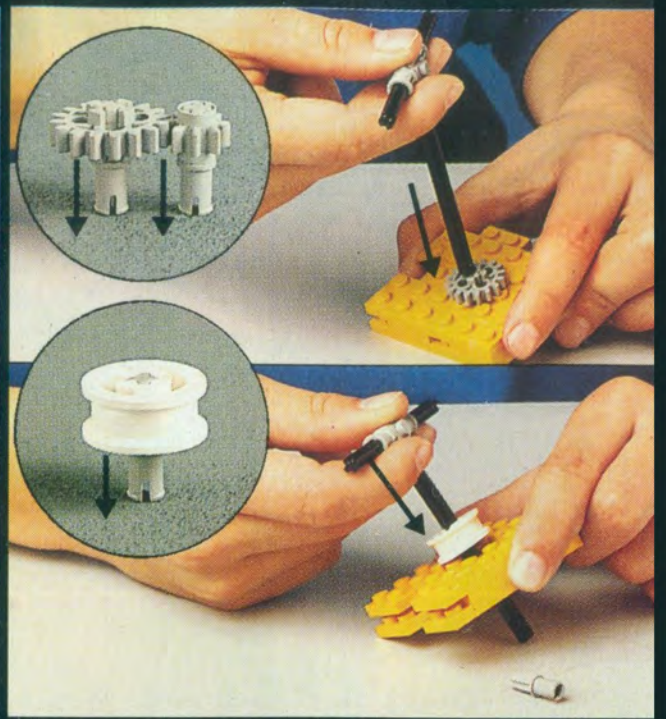

9

10

11

12

1

2

Image	Qty	Item No	Description	MID
Regular Items:				
Parts:				
	2	3705	Black Technic, Axle 4 Catalog: Parts: Technic, Axle 370526	PG
	2	3706	Black Technic, Axle 6 Catalog: Parts: Technic, Axle 370626	PG
	1	3737	Black Technic, Axle 10 Catalog: Parts: Technic, Axle 373726	PG
	1	4442	Black Technic, Plate 1 x 8 with Toothed Ends Catalog: Parts: Technic, Plate Part Color Code Missing	PG
	1	2792	Black Technic, Steering Rack Top Catalog: Parts: Technic, Steering Part Color Code Missing	PG
	4	2346	Black Tire 30 x 10.5 Offset Tread Catalog: Parts: Tire & Tread 234626	PG
	1	4276	Blue Hinge Plate 1 x 2 with 2 Fingers Catalog: Parts: Hinge Part Color Code Missing	PG
	1	4275	Blue Hinge Plate 1 x 2 with 3 Fingers Catalog: Parts: Hinge Part Color Code Missing	PG
	3	3623	Blue Plate 1 x 3 Catalog: Parts: Plate 362323	PG
	2	3021	Blue Plate 2 x 3 Catalog: Parts: Plate 302123	PG
	4	3713	Light Gray Technic Bush Catalog: Parts: Technic 4125313	PG