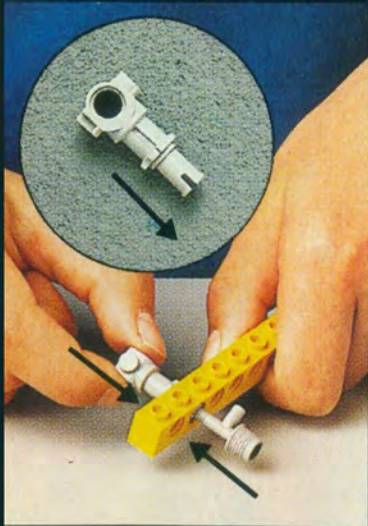

9

10

11

12

1

2

Image	Qty	Item No	Description	MID
Regular Items:				
Parts:				
	2	3705	Black Technic, Axle 4 Catalog: Parts: Technic, Axle 370526	PG
	2	3706	Black Technic, Axle 6 Catalog: Parts: Technic, Axle 370626	PG
	1	3737	Black Technic, Axle 10 Catalog: Parts: Technic, Axle 373726	PG
	1	4442	Black Technic, Plate 1 x 8 with Toothed Ends Catalog: Parts: Technic, Plate Part Color Code Missing	PG
	1	2792	Black Technic, Steering Rack Top Catalog: Parts: Technic, Steering Part Color Code Missing	PG
	4	2346	Black Tire 30 x 10.5 Offset Tread Catalog: Parts: Tire & Tread 234626	PG
	1	4276	Blue Hinge Plate 1 x 2 with 2 Fingers Catalog: Parts: Hinge Part Color Code Missing	PG
	1	4275	Blue Hinge Plate 1 x 2 with 3 Fingers Catalog: Parts: Hinge Part Color Code Missing	PG
	3	3623	Blue Plate 1 x 3 Catalog: Parts: Plate 362323	PG
	2	3021	Blue Plate 2 x 3 Catalog: Parts: Plate 302123	PG
	4	3713	Light Gray Technic Bush Catalog: Parts: Technic 4125313	PG