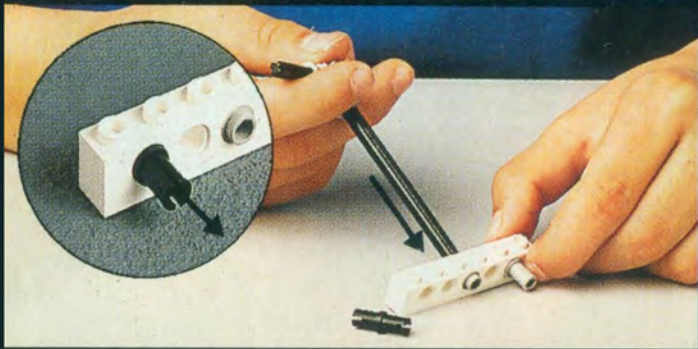

9

10

11

12

1

2

Image	Qty	Item No	Description	MID
Regular Items:				
Parts:				
	2	3705	Black Technic, Axle 4 Catalog: Parts: Technic, Axle 370526	PG
	2	3706	Black Technic, Axle 6 Catalog: Parts: Technic, Axle 370626	PG
	1	3737	Black Technic, Axle 10 Catalog: Parts: Technic, Axle 373726	PG
	1	4442	Black Technic, Plate 1 x 8 with Toothed Ends Catalog: Parts: Technic, Plate Part Color Code Missing	PG
	1	2792	Black Technic, Steering Rack Top Catalog: Parts: Technic, Steering Part Color Code Missing	PG
	4	2346	Black Tire 30 x 10.5 Offset Tread Catalog: Parts: Tire & Tread 234626	PG
	1	4276	Blue Hinge Plate 1 x 2 with 2 Fingers Catalog: Parts: Hinge Part Color Code Missing	PG
	1	4275	Blue Hinge Plate 1 x 2 with 3 Fingers Catalog: Parts: Hinge Part Color Code Missing	PG
	3	3623	Blue Plate 1 x 3 Catalog: Parts: Plate 362323	PG
	2	3021	Blue Plate 2 x 3 Catalog: Parts: Plate 302123	PG
	4	3713	Light Gray Technic Bush Catalog: Parts: Technic 4125313	PG