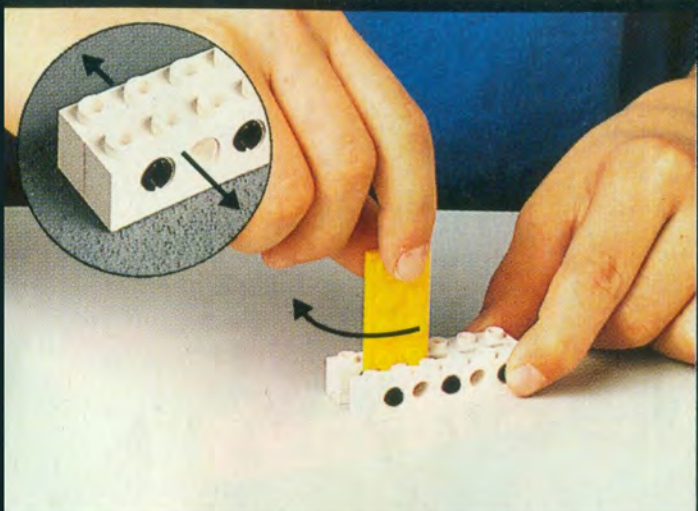

9

10

11

12

1

2

Image	Qty	Item No	Description	MID
Regular Items:				
Parts:				
	2	3705	Black Technic, Axle 4 Catalog: Parts: Technic, Axle 370526	PG
	2	3706	Black Technic, Axle 6 Catalog: Parts: Technic, Axle 370626	PG
	1	3737	Black Technic, Axle 10 Catalog: Parts: Technic, Axle 373726	PG
	1	4442	Black Technic, Plate 1 x 8 with Toothed Ends Catalog: Parts: Technic, Plate Part Color Code Missing	PG
	1	2792	Black Technic, Steering Rack Top Catalog: Parts: Technic, Steering Part Color Code Missing	PG
	4	2346	Black Tire 30 x 10.5 Offset Tread Catalog: Parts: Tire & Tread 234626	PG
	1	4276	Blue Hinge Plate 1 x 2 with 2 Fingers Catalog: Parts: Hinge Part Color Code Missing	PG
	1	4275	Blue Hinge Plate 1 x 2 with 3 Fingers Catalog: Parts: Hinge Part Color Code Missing	PG
	3	3623	Blue Plate 1 x 3 Catalog: Parts: Plate 362323	PG
	2	3021	Blue Plate 2 x 3 Catalog: Parts: Plate 302123	PG
	4	3713	Light Gray Technic Bush Catalog: Parts: Technic 4125313	PG