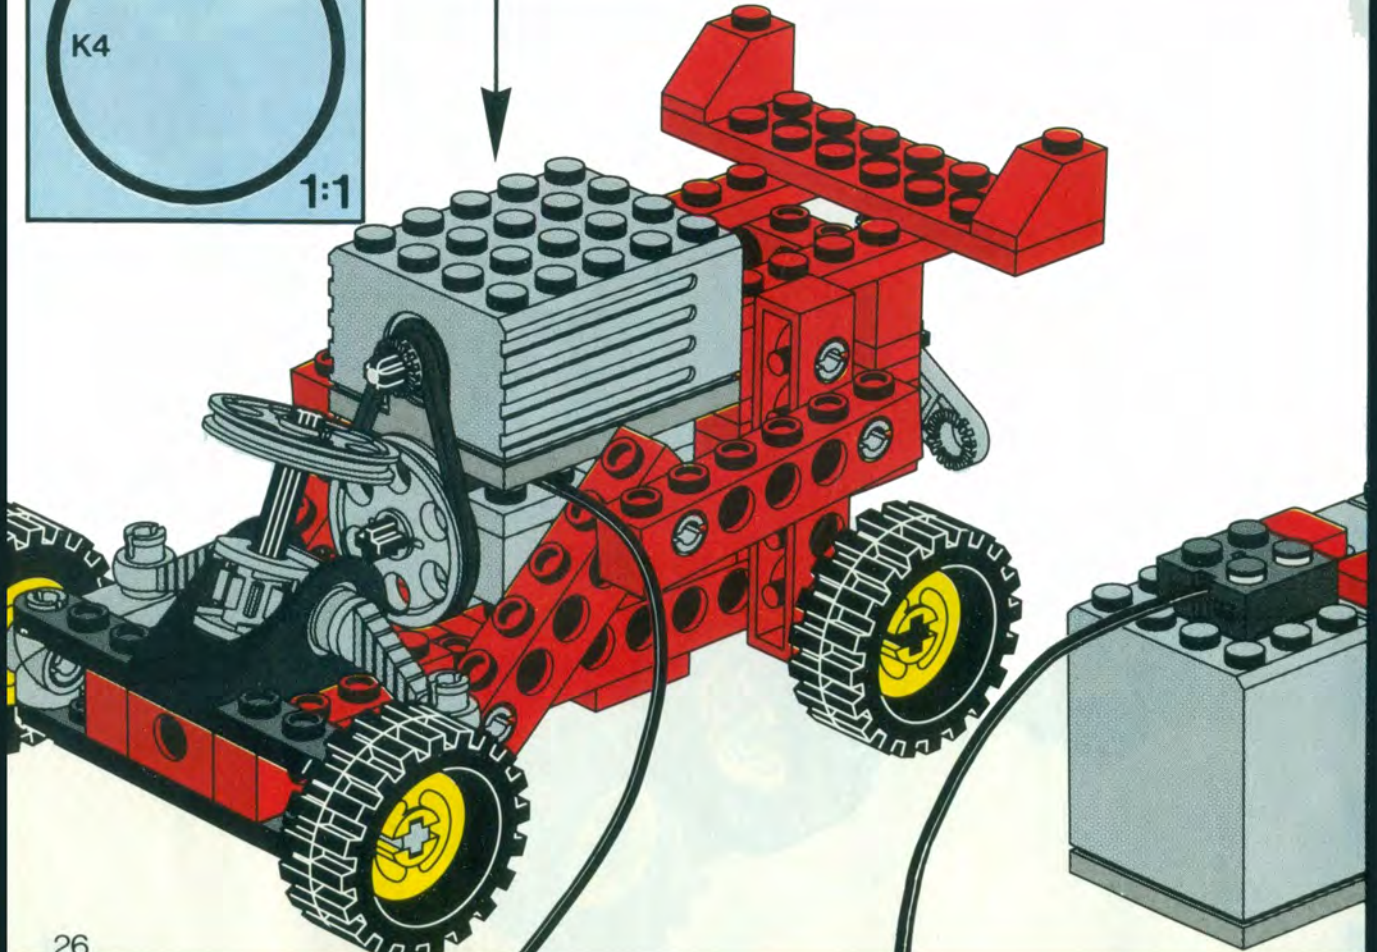

9

10

11

12

1

2

Image	Qty	Item No	Description	MID
Regular Items:				
Parts:				
	2	3705	Black Technic, Axle 4 Catalog: Parts: Technic, Axle 370526	PG
	2	3706	Black Technic, Axle 6 Catalog: Parts: Technic, Axle 370626	PG
	1	3737	Black Technic, Axle 10 Catalog: Parts: Technic, Axle 373726	PG
	1	4442	Black Technic, Plate 1 x 8 with Toothed Ends Catalog: Parts: Technic, Plate Part Color Code Missing	PG
	1	2792	Black Technic, Steering Rack Top Catalog: Parts: Technic, Steering Part Color Code Missing	PG
	4	2346	Black Tire 30 x 10.5 Offset Tread Catalog: Parts: Tire & Tread 234626	PG
	1	4276	Blue Hinge Plate 1 x 2 with 2 Fingers Catalog: Parts: Hinge Part Color Code Missing	PG
	1	4275	Blue Hinge Plate 1 x 2 with 3 Fingers Catalog: Parts: Hinge Part Color Code Missing	PG
	3	3623	Blue Plate 1 x 3 Catalog: Parts: Plate 362323	PG
	2	3021	Blue Plate 2 x 3 Catalog: Parts: Plate 302123	PG
	4	3713	Light Gray Technic Bush Catalog: Parts: Technic 4125313	PG