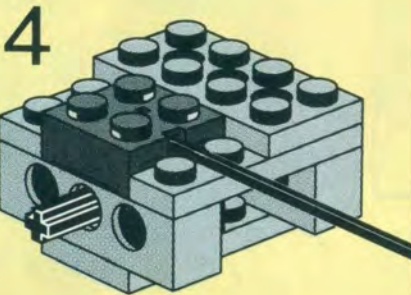

9

10

11

12

1

2

Image	Qty	Item No	Description	MID
Regular Items:				
Parts:				
	2	3705	Black Technic, Axle 4 Catalog: Parts: Technic, Axle 370526	PG
	2	3706	Black Technic, Axle 6 Catalog: Parts: Technic, Axle 370626	PG
	1	3737	Black Technic, Axle 10 Catalog: Parts: Technic, Axle 373726	PG
	1	4442	Black Technic, Plate 1 x 8 with Toothed Ends Catalog: Parts: Technic, Plate Part Color Code Missing	PG
	1	2792	Black Technic, Steering Rack Top Catalog: Parts: Technic, Steering Part Color Code Missing	PG
	4	2346	Black Tire 30 x 10.5 Offset Tread Catalog: Parts: Tire & Tread 234626	PG
	1	4276	Blue Hinge Plate 1 x 2 with 2 Fingers Catalog: Parts: Hinge Part Color Code Missing	PG
	1	4275	Blue Hinge Plate 1 x 2 with 3 Fingers Catalog: Parts: Hinge Part Color Code Missing	PG
	3	3623	Blue Plate 1 x 3 Catalog: Parts: Plate 362323	PG
	2	3021	Blue Plate 2 x 3 Catalog: Parts: Plate 302123	PG
	4	3713	Light Gray Technic Bush Catalog: Parts: Technic 4125313	PG