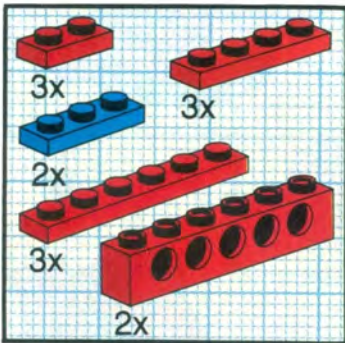

8

9

10

11

1

2

3

4

+

*

4

[3482c02\(inv\)](#)

**Yellow Wheel with Split Axle hole, with Black Tire 30 x 10.5
Offset Tread (3482 / 2346)**

Catalog: [Parts: Wheel & Tire Assembly](#)
Part Color Code Missing

[PG](#)

Note: