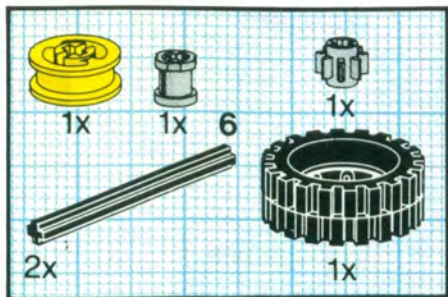

13

1

2

3

4

5

6

7

+

*

4

[3482c02\(inv\)](#)

**Yellow Wheel with Split Axle hole, with Black Tire 30 x 10.5
Offset Tread (3482 / 2346)**

Catalog: [Parts: Wheel & Tire Assembly](#)
Part Color Code Missing

[PG](#)

Note:

One of part 3738 Technic, Plate 2 x 8 with 7 Holes in red was used in the alternate instructions for this set.

Summary:

Type	Unique Lots	Total Qty
Regular Items:		
Parts	37	114
Counterparts:		
Parts	1	4
New Items:		
Parts	1	2