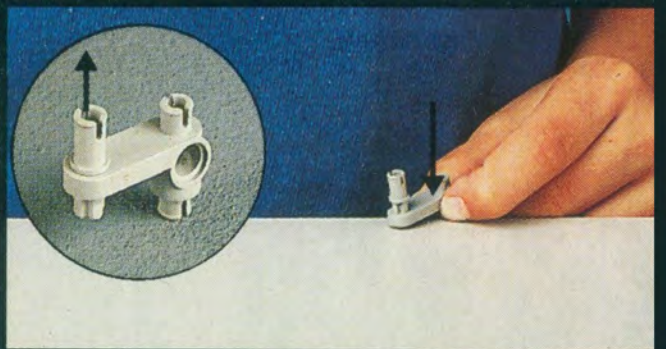

9

10

11

12

1

2

Image	Qty	Item No	Description	MID
Regular Items:				
Parts:				
	2	3705	Black Technic, Axle 4 Catalog: Parts: Technic, Axle 370526	PG
	2	3706	Black Technic, Axle 6 Catalog: Parts: Technic, Axle 370626	PG
	1	3737	Black Technic, Axle 10 Catalog: Parts: Technic, Axle 373726	PG
	1	4442	Black Technic, Plate 1 x 8 with Toothed Ends Catalog: Parts: Technic, Plate Part Color Code Missing	PG
	1	2792	Black Technic, Steering Rack Top Catalog: Parts: Technic, Steering Part Color Code Missing	PG
	4	2346	Black Tire 30 x 10.5 Offset Tread Catalog: Parts: Tire & Tread 234626	PG
	1	4276	Blue Hinge Plate 1 x 2 with 2 Fingers Catalog: Parts: Hinge Part Color Code Missing	PG
	1	4275	Blue Hinge Plate 1 x 2 with 3 Fingers Catalog: Parts: Hinge Part Color Code Missing	PG
	3	3623	Blue Plate 1 x 3 Catalog: Parts: Plate 362323	PG
	2	3021	Blue Plate 2 x 3 Catalog: Parts: Plate 302123	PG
	4	3713	Light Gray Technic Bush Catalog: Parts: Technic 4125313	PG