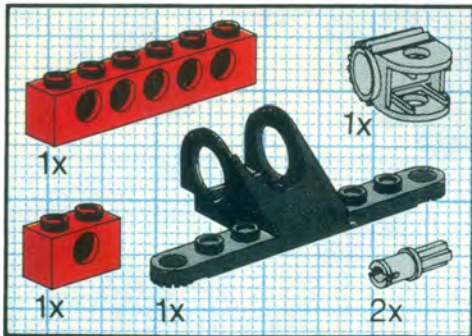

LEGO

Technic

8024

1

2

3

4

5

+

*

4

[3482c02\(inv\)](#)

**Yellow Wheel with Split Axle hole, with Black Tire 30 x 10.5
Offset Tread (3482 / 2346)**

Catalog: [Parts: Wheel & Tire Assembly](#)
Part Color Code Missing

[PG](#)

Note:

One of part 3738 Technic, Plate 2 x 8 with 7 Holes in red was used in the alternate instructions for this set.

Summary:

Type	Unique Lots	Total Qty
Regular Items:		
Parts	37	114
Counterparts:		
Parts	1	4
New Items:		
Parts	1	2