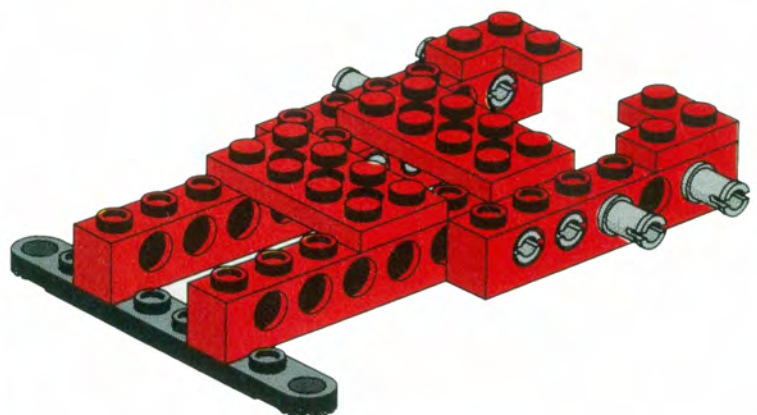

LEGO

Technic

8024

1

2

3

4

5

+

*

4

[3482c02\(inv\)](#)

**Yellow Wheel with Split Axle hole, with Black Tire 30 x 10.5
Offset Tread (3482 / 2346)**

Catalog: [Parts: Wheel & Tire Assembly](#)
Part Color Code Missing

[PG](#)

Note:

One of part 3738 Technic, Plate 2 x 8 with 7 Holes in red was used in the alternate instructions for this set.

Summary:

Type	Unique Lots	Total Qty
Regular Items:		
Parts	37	114
Counterparts:		
Parts	1	4
New Items:		
Parts	1	2