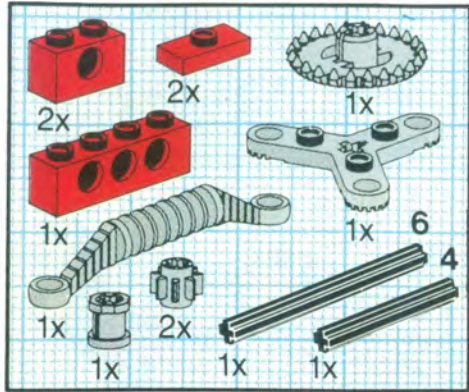

1

2

3

4

5

6

7

8

9

10

11

12

1

2

Image	Qty	Item No	Description	MID
Regular Items:				
Parts:				
	2	3705	Black Technic, Axle 4 Catalog: Parts: Technic, Axle 370526	PG
	2	3706	Black Technic, Axle 6 Catalog: Parts: Technic, Axle 370626	PG
	1	3737	Black Technic, Axle 10 Catalog: Parts: Technic, Axle 373726	PG
	1	4442	Black Technic, Plate 1 x 8 with Toothed Ends Catalog: Parts: Technic, Plate Part Color Code Missing	PG
	1	2792	Black Technic, Steering Rack Top Catalog: Parts: Technic, Steering Part Color Code Missing	PG
	4	2346	Black Tire 30 x 10.5 Offset Tread Catalog: Parts: Tire & Tread 234626	PG
	1	4276	Blue Hinge Plate 1 x 2 with 2 Fingers Catalog: Parts: Hinge Part Color Code Missing	PG
	1	4275	Blue Hinge Plate 1 x 2 with 3 Fingers Catalog: Parts: Hinge Part Color Code Missing	PG
	3	3623	Blue Plate 1 x 3 Catalog: Parts: Plate 362323	PG
	2	3021	Blue Plate 2 x 3 Catalog: Parts: Plate 302123	PG
	4	3713	Light Gray Technic Bush Catalog: Parts: Technic 4125313	PG