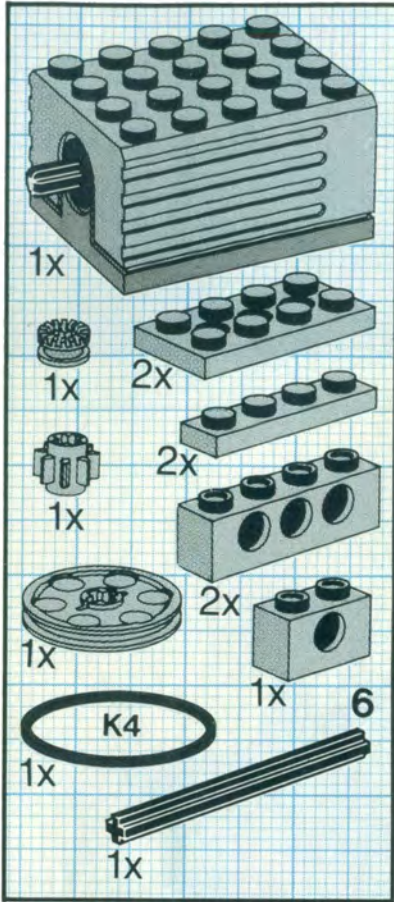

9

10

11

12

1

2

Image	Qty	Item No	Description	MID
Regular Items:				
Parts:				
	2	3705	Black Technic, Axle 4 Catalog: Parts: Technic, Axle 370526	PG
	2	3706	Black Technic, Axle 6 Catalog: Parts: Technic, Axle 370626	PG
	1	3737	Black Technic, Axle 10 Catalog: Parts: Technic, Axle 373726	PG
	1	4442	Black Technic, Plate 1 x 8 with Toothed Ends Catalog: Parts: Technic, Plate Part Color Code Missing	PG
	1	2792	Black Technic, Steering Rack Top Catalog: Parts: Technic, Steering Part Color Code Missing	PG
	4	2346	Black Tire 30 x 10.5 Offset Tread Catalog: Parts: Tire & Tread 234626	PG
	1	4276	Blue Hinge Plate 1 x 2 with 2 Fingers Catalog: Parts: Hinge Part Color Code Missing	PG
	1	4275	Blue Hinge Plate 1 x 2 with 3 Fingers Catalog: Parts: Hinge Part Color Code Missing	PG
	3	3623	Blue Plate 1 x 3 Catalog: Parts: Plate 362323	PG
	2	3021	Blue Plate 2 x 3 Catalog: Parts: Plate 302123	PG
	4	3713	Light Gray Technic Bush Catalog: Parts: Technic 4125313	PG