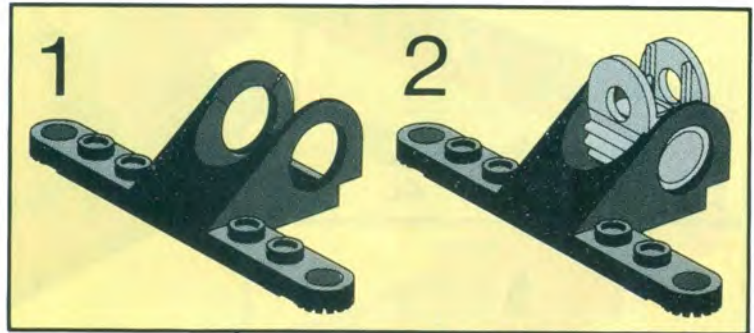

LEGO

Technic

8024

1

2

3

4

5

+

*

4

[3482c02\(inv\)](#)

**Yellow Wheel with Split Axle hole, with Black Tire 30 x 10.5
Offset Tread (3482 / 2346)**

Catalog: [Parts: Wheel & Tire Assembly](#)
Part Color Code Missing

[PG](#)

Note: