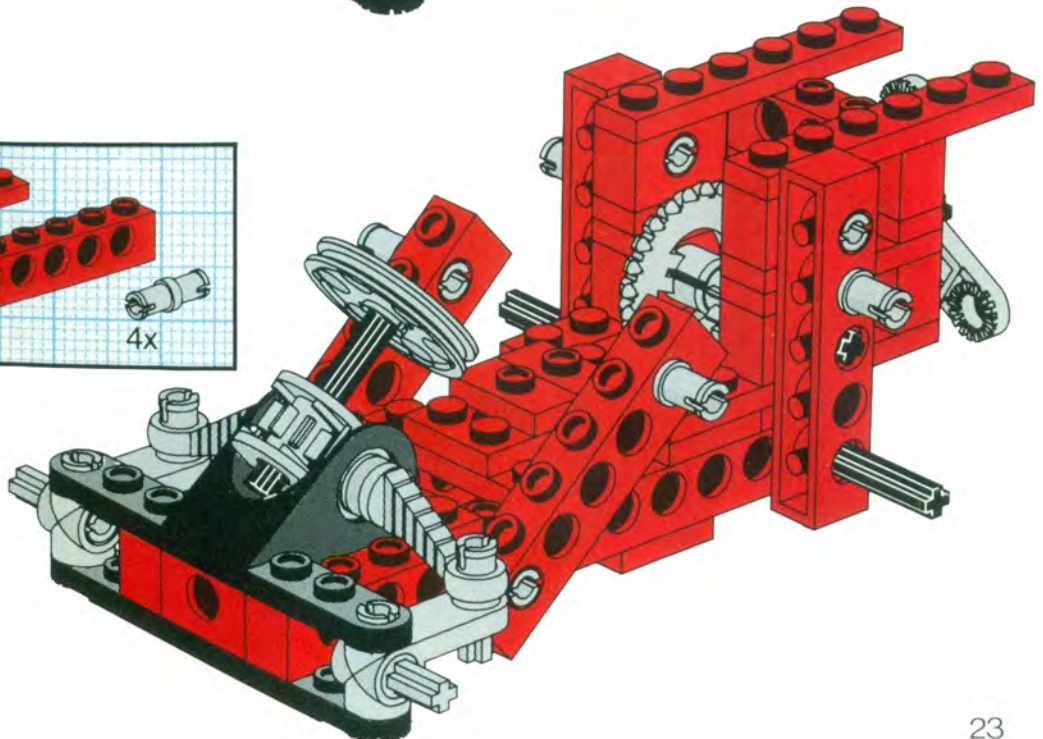

9

10

11

12

1

2

Image	Qty	Item No	Description	MID
Regular Items:				
Parts:				
	2	3705	Black Technic, Axle 4 Catalog: Parts: Technic, Axle 370526	PG
	2	3706	Black Technic, Axle 6 Catalog: Parts: Technic, Axle 370626	PG
	1	3737	Black Technic, Axle 10 Catalog: Parts: Technic, Axle 373726	PG
	1	4442	Black Technic, Plate 1 x 8 with Toothed Ends Catalog: Parts: Technic, Plate Part Color Code Missing	PG
	1	2792	Black Technic, Steering Rack Top Catalog: Parts: Technic, Steering Part Color Code Missing	PG
	4	2346	Black Tire 30 x 10.5 Offset Tread Catalog: Parts: Tire & Tread 234626	PG
	1	4276	Blue Hinge Plate 1 x 2 with 2 Fingers Catalog: Parts: Hinge Part Color Code Missing	PG
	1	4275	Blue Hinge Plate 1 x 2 with 3 Fingers Catalog: Parts: Hinge Part Color Code Missing	PG
	3	3623	Blue Plate 1 x 3 Catalog: Parts: Plate 362323	PG
	2	3021	Blue Plate 2 x 3 Catalog: Parts: Plate 302123	PG
	4	3713	Light Gray Technic Bush Catalog: Parts: Technic 4125313	PG