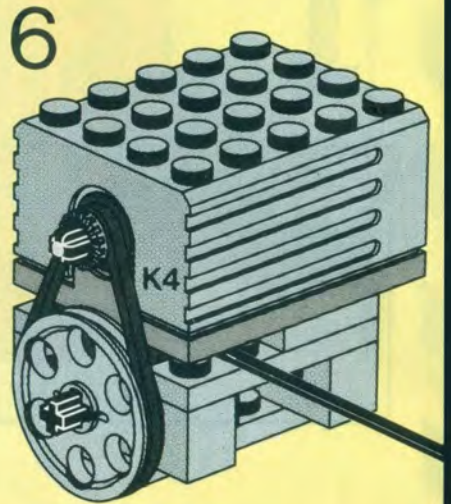

9

10

11

12

1

2

Image	Qty	Item No	Description	MID
Regular Items:				
Parts:				
	2	3705	Black Technic, Axle 4 Catalog: Parts: Technic, Axle 370526	PG
	2	3706	Black Technic, Axle 6 Catalog: Parts: Technic, Axle 370626	PG
	1	3737	Black Technic, Axle 10 Catalog: Parts: Technic, Axle 373726	PG
	1	4442	Black Technic, Plate 1 x 8 with Toothed Ends Catalog: Parts: Technic, Plate Part Color Code Missing	PG
	1	2792	Black Technic, Steering Rack Top Catalog: Parts: Technic, Steering Part Color Code Missing	PG
	4	2346	Black Tire 30 x 10.5 Offset Tread Catalog: Parts: Tire & Tread 234626	PG
	1	4276	Blue Hinge Plate 1 x 2 with 2 Fingers Catalog: Parts: Hinge Part Color Code Missing	PG
	1	4275	Blue Hinge Plate 1 x 2 with 3 Fingers Catalog: Parts: Hinge Part Color Code Missing	PG
	3	3623	Blue Plate 1 x 3 Catalog: Parts: Plate 362323	PG
	2	3021	Blue Plate 2 x 3 Catalog: Parts: Plate 302123	PG
	4	3713	Light Gray Technic Bush Catalog: Parts: Technic 4125313	PG