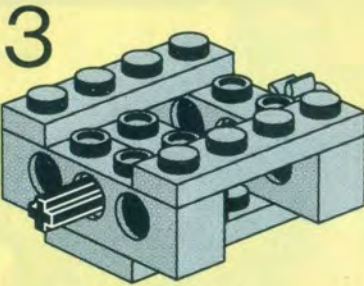

9

10

11

12

1

2

Image	Qty	Item No	Description	MID
Regular Items:				
Parts:				
	2	3705	Black Technic, Axle 4 Catalog: Parts: Technic, Axle 370526	PG
	2	3706	Black Technic, Axle 6 Catalog: Parts: Technic, Axle 370626	PG
	1	3737	Black Technic, Axle 10 Catalog: Parts: Technic, Axle 373726	PG
	1	4442	Black Technic, Plate 1 x 8 with Toothed Ends Catalog: Parts: Technic, Plate Part Color Code Missing	PG
	1	2792	Black Technic, Steering Rack Top Catalog: Parts: Technic, Steering Part Color Code Missing	PG
	4	2346	Black Tire 30 x 10.5 Offset Tread Catalog: Parts: Tire & Tread 234626	PG
	1	4276	Blue Hinge Plate 1 x 2 with 2 Fingers Catalog: Parts: Hinge Part Color Code Missing	PG
	1	4275	Blue Hinge Plate 1 x 2 with 3 Fingers Catalog: Parts: Hinge Part Color Code Missing	PG
	3	3623	Blue Plate 1 x 3 Catalog: Parts: Plate 362323	PG
	2	3021	Blue Plate 2 x 3 Catalog: Parts: Plate 302123	PG
	4	3713	Light Gray Technic Bush Catalog: Parts: Technic 4125313	PG