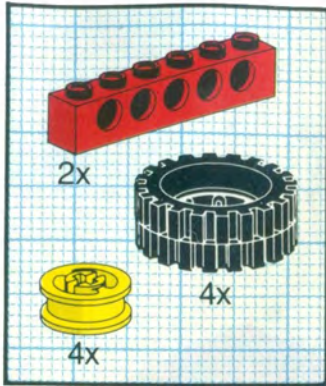

5

6

7

8

9

10

11

12

+

*

4

[3482c02\(inv\)](#)

**Yellow Wheel with Split Axle hole, with Black Tire 30 x 10.5
Offset Tread (3482 / 2346)**

Catalog: [Parts: Wheel & Tire Assembly](#)
Part Color Code Missing

[PG](#)

Note: