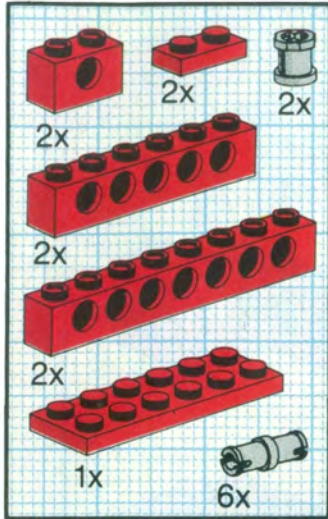

5

6

7

8

9

10

11

12

+

*

4

[3482c02\(inv\)](#)

**Yellow Wheel with Split Axle hole, with Black Tire 30 x 10.5
Offset Tread (3482 / 2346)**

Catalog: [Parts: Wheel & Tire Assembly](#)
Part Color Code Missing

[PG](#)

Note: