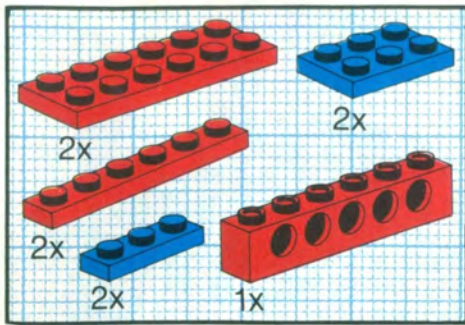

6

7

8

9

10

12

13

12

+

*

4

[3482c02\(inv\)](#)

**Yellow Wheel with Split Axle hole, with Black Tire 30 x 10.5
Offset Tread (3482 / 2346)**

Catalog: [Parts: Wheel & Tire Assembly](#)
Part Color Code Missing

[PG](#)

Note:

One of part 3738 Technic, Plate 2 x 8 with 7 Holes in red was used in the alternate instructions for this set.

Summary:

Type	Unique Lots	Total Qty
Regular Items:		
Parts	37	114
Counterparts:		
Parts	1	4
New Items:		
Parts	1	2