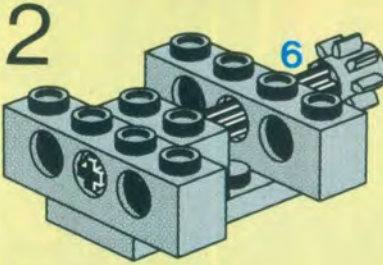

1

2

3

4

5

6

7

8

9

10

11

12

1

2

Image	Qty	Item No	Description	MID
Regular Items:				
Parts:				
	2	3705	Black Technic, Axle 4 Catalog: Parts: Technic, Axle 370526	PG
	2	3706	Black Technic, Axle 6 Catalog: Parts: Technic, Axle 370626	PG
	1	3737	Black Technic, Axle 10 Catalog: Parts: Technic, Axle 373726	PG
	1	4442	Black Technic, Plate 1 x 8 with Toothed Ends Catalog: Parts: Technic, Plate Part Color Code Missing	PG
	1	2792	Black Technic, Steering Rack Top Catalog: Parts: Technic, Steering Part Color Code Missing	PG
	4	2346	Black Tire 30 x 10.5 Offset Tread Catalog: Parts: Tire & Tread 234626	PG
	1	4276	Blue Hinge Plate 1 x 2 with 2 Fingers Catalog: Parts: Hinge Part Color Code Missing	PG
	1	4275	Blue Hinge Plate 1 x 2 with 3 Fingers Catalog: Parts: Hinge Part Color Code Missing	PG
	3	3623	Blue Plate 1 x 3 Catalog: Parts: Plate 362323	PG
	2	3021	Blue Plate 2 x 3 Catalog: Parts: Plate 302123	PG
	4	3713	Light Gray Technic Bush Catalog: Parts: Technic 4125313	PG