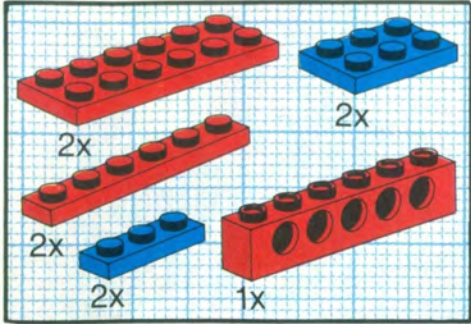

6

7

8

9

10

12

13

12

+

*

4

[3482c02\(inv\)](#)

**Yellow Wheel with Split Axle hole, with Black Tire 30 x 10.5
Offset Tread (3482 / 2346)**

Catalog: [Parts: Wheel & Tire Assembly](#)
Part Color Code Missing

[PG](#)

Note:

One of part 3738 Technic, Plate 2 x 8 with 7 Holes in red was used in the alternate instructions for this set.

Summary:

Type	Unique Lots	Total Qty
Regular Items:		
Parts	37	114
Counterparts:		
Parts	1	4
New Items:		
Parts	1	2