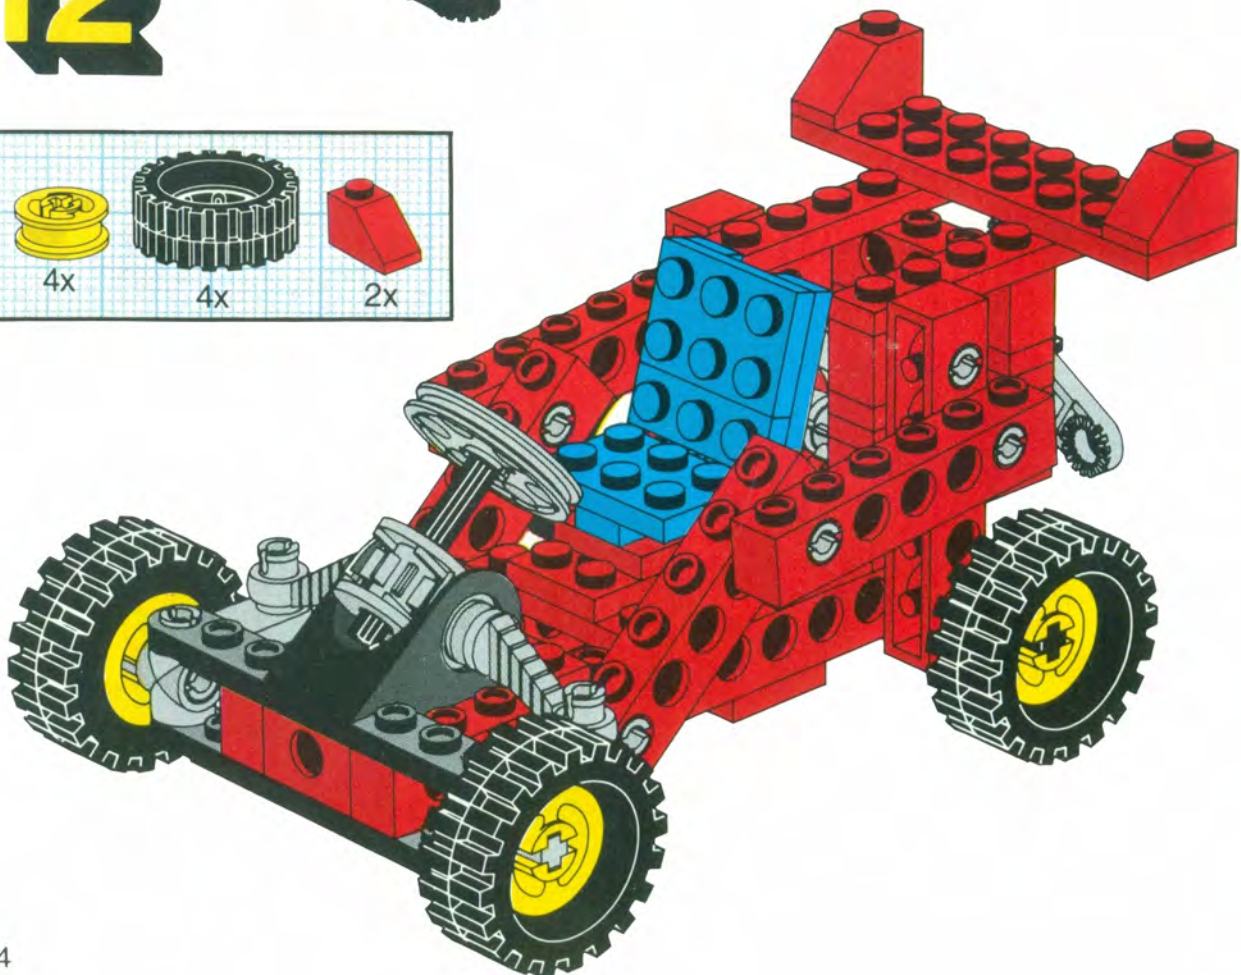

9

10

11

12

1

2

Image	Qty	Item No	Description	MID
Regular Items:				
Parts:				
	2	3705	Black Technic, Axle 4 Catalog: Parts: Technic, Axle 370526	PG
	2	3706	Black Technic, Axle 6 Catalog: Parts: Technic, Axle 370626	PG
	1	3737	Black Technic, Axle 10 Catalog: Parts: Technic, Axle 373726	PG
	1	4442	Black Technic, Plate 1 x 8 with Toothed Ends Catalog: Parts: Technic, Plate Part Color Code Missing	PG
	1	2792	Black Technic, Steering Rack Top Catalog: Parts: Technic, Steering Part Color Code Missing	PG
	4	2346	Black Tire 30 x 10.5 Offset Tread Catalog: Parts: Tire & Tread 234626	PG
	1	4276	Blue Hinge Plate 1 x 2 with 2 Fingers Catalog: Parts: Hinge Part Color Code Missing	PG
	1	4275	Blue Hinge Plate 1 x 2 with 3 Fingers Catalog: Parts: Hinge Part Color Code Missing	PG
	3	3623	Blue Plate 1 x 3 Catalog: Parts: Plate 362323	PG
	2	3021	Blue Plate 2 x 3 Catalog: Parts: Plate 302123	PG
	4	3713	Light Gray Technic Bush Catalog: Parts: Technic 4125313	PG