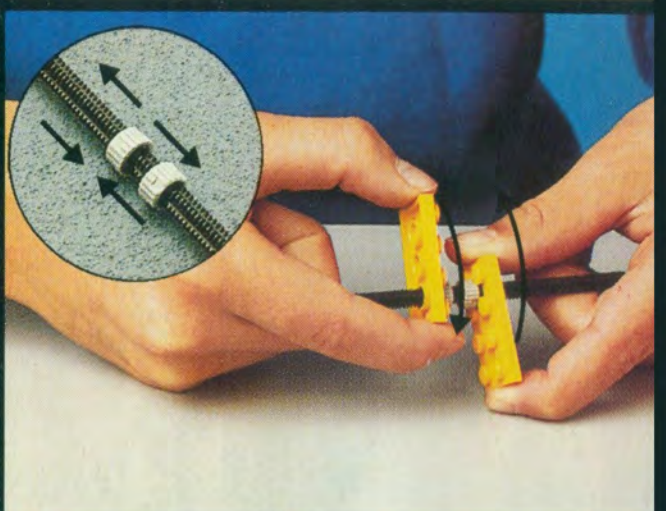

9

10

11

12

1

2

Image	Qty	Item No	Description	MID
Regular Items:				
Parts:				
	2	3705	Black Technic, Axle 4 Catalog: Parts: Technic, Axle 370526	PG
	2	3706	Black Technic, Axle 6 Catalog: Parts: Technic, Axle 370626	PG
	1	3737	Black Technic, Axle 10 Catalog: Parts: Technic, Axle 373726	PG
	1	4442	Black Technic, Plate 1 x 8 with Toothed Ends Catalog: Parts: Technic, Plate Part Color Code Missing	PG
	1	2792	Black Technic, Steering Rack Top Catalog: Parts: Technic, Steering Part Color Code Missing	PG
	4	2346	Black Tire 30 x 10.5 Offset Tread Catalog: Parts: Tire & Tread 234626	PG
	1	4276	Blue Hinge Plate 1 x 2 with 2 Fingers Catalog: Parts: Hinge Part Color Code Missing	PG
	1	4275	Blue Hinge Plate 1 x 2 with 3 Fingers Catalog: Parts: Hinge Part Color Code Missing	PG
	3	3623	Blue Plate 1 x 3 Catalog: Parts: Plate 362323	PG
	2	3021	Blue Plate 2 x 3 Catalog: Parts: Plate 302123	PG
	4	3713	Light Gray Technic Bush Catalog: Parts: Technic 4125313	PG