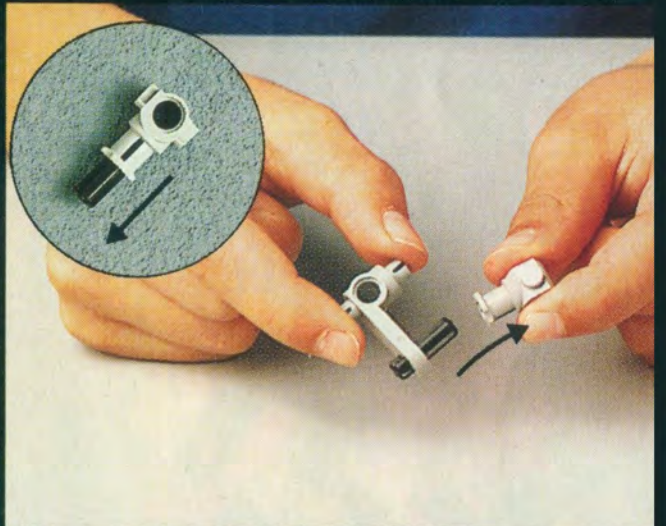

9

10

11

12

1

2

Image	Qty	Item No	Description	MID
Regular Items:				
Parts:				
	2	3705	Black Technic, Axle 4 Catalog: Parts: Technic, Axle 370526	PG
	2	3706	Black Technic, Axle 6 Catalog: Parts: Technic, Axle 370626	PG
	1	3737	Black Technic, Axle 10 Catalog: Parts: Technic, Axle 373726	PG
	1	4442	Black Technic, Plate 1 x 8 with Toothed Ends Catalog: Parts: Technic, Plate Part Color Code Missing	PG
	1	2792	Black Technic, Steering Rack Top Catalog: Parts: Technic, Steering Part Color Code Missing	PG
	4	2346	Black Tire 30 x 10.5 Offset Tread Catalog: Parts: Tire & Tread 234626	PG
	1	4276	Blue Hinge Plate 1 x 2 with 2 Fingers Catalog: Parts: Hinge Part Color Code Missing	PG
	1	4275	Blue Hinge Plate 1 x 2 with 3 Fingers Catalog: Parts: Hinge Part Color Code Missing	PG
	3	3623	Blue Plate 1 x 3 Catalog: Parts: Plate 362323	PG
	2	3021	Blue Plate 2 x 3 Catalog: Parts: Plate 302123	PG
	4	3713	Light Gray Technic Bush Catalog: Parts: Technic 4125313	PG