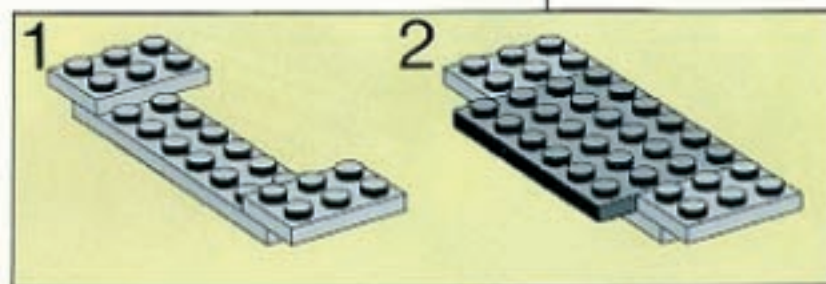

14

15

16

17

18

19

20

| Image | Qty | Item No | Description | MID |
|-----------------------|---|---------|--|--------------------|
| Regular Items: | | | | |
| Parts: | | | | |
| + |  | 5 | Light Gray Antenna 1 x 4 Catalog: Parts: Antenna 395702 | PG |
| * | | | | |
| + |  | 4 | Red Bracket 2 x 2 - 2 x 2 with 2 Holes Catalog: Parts: Bracket 395621 | PG |
| * | | | | |
| + |  | 13 | Black Brick 1 x 1 Catalog: Parts: Brick 300526 | PG |
| * | | | | |
| + |  | 1 | Light Gray Brick 1 x 1 Catalog: Parts: Brick 300502 | PG |
| * | | | | |
| + |  | 22 | Black Brick 1 x 2 Catalog: Parts: Brick 300426 | PG |
| * | | | | |
| + |  | 2 | Light Gray Brick 1 x 2 Catalog: Parts: Brick 300402 | PG |
| * | | | | |
| + |  | 4 | Red Brick 1 x 2 Catalog: Parts: Brick 4613961 or 300421 | PG |
| * | | | | |
| + |  | 2 | Trans-Clear Brick 1 x 2 without Bottom Tube Catalog: Parts: Brick 6244904 or 306540 | PG |
| * | | | | |
| + |  | 5 | Black Brick 1 x 3 Catalog: Parts: Brick 362226 | PG |
| * | | | | |
| + |  | 2 | Light Gray Brick 1 x 3 Catalog: Parts: Brick 362202 | PG |
| * | | | | |
| + |  | 7 | Black Brick 1 x 4 Catalog: Parts: Brick 301026 | PG |
| * | | | | |