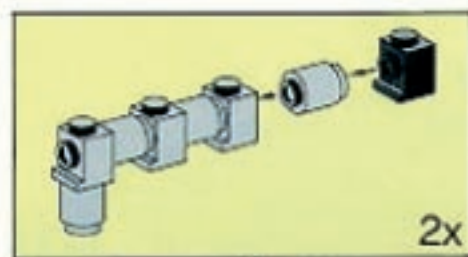

14

15

16

17

18

19

20

| Image | Qty | Item No | Description | MID |
|-----------------------|---|---------|--|--------------------|
| Regular Items: | | | | |
| Parts: | | | | |
| + |  | 5 | Light Gray Antenna 1 x 4 Catalog: Parts: Antenna 395702 | PG |
| * | | | | |
| + |  | 4 | Red Bracket 2 x 2 - 2 x 2 with 2 Holes Catalog: Parts: Bracket 395621 | PG |
| * | | | | |
| + |  | 13 | Black Brick 1 x 1 Catalog: Parts: Brick 300526 | PG |
| * | | | | |
| + |  | 1 | Light Gray Brick 1 x 1 Catalog: Parts: Brick 300502 | PG |
| * | | | | |
| + |  | 22 | Black Brick 1 x 2 Catalog: Parts: Brick 300426 | PG |
| * | | | | |
| + |  | 2 | Light Gray Brick 1 x 2 Catalog: Parts: Brick 300402 | PG |
| * | | | | |
| + |  | 4 | Red Brick 1 x 2 Catalog: Parts: Brick 4613961 or 300421 | PG |
| * | | | | |
| + |  | 2 | Trans-Clear Brick 1 x 2 without Bottom Tube Catalog: Parts: Brick 6244904 or 306540 | PG |
| * | | | | |
| + |  | 5 | Black Brick 1 x 3 Catalog: Parts: Brick 362226 | PG |
| * | | | | |
| + |  | 2 | Light Gray Brick 1 x 3 Catalog: Parts: Brick 362202 | PG |
| * | | | | |
| + |  | 7 | Black Brick 1 x 4 Catalog: Parts: Brick 301026 | PG |
| * | | | | |