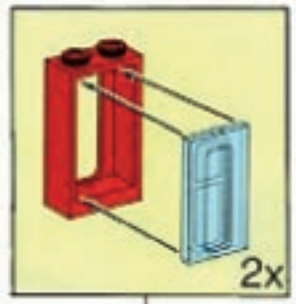

14

15

16

17

18

19

20

| Image | Qty | Item No | Description | MID |
|-----------------------|---|---------|--|--------------------|
| Regular Items: | | | | |
| Parts: | | | | |
| + |  | 5 | Light Gray Antenna 1 x 4 Catalog: Parts: Antenna 395702 | PG |
| * | | | | |
| + |  | 4 | Red Bracket 2 x 2 - 2 x 2 with 2 Holes Catalog: Parts: Bracket 395621 | PG |
| * | | | | |
| + |  | 13 | Black Brick 1 x 1 Catalog: Parts: Brick 300526 | PG |
| * | | | | |
| + |  | 1 | Light Gray Brick 1 x 1 Catalog: Parts: Brick 300502 | PG |
| * | | | | |
| + |  | 22 | Black Brick 1 x 2 Catalog: Parts: Brick 300426 | PG |
| * | | | | |
| + |  | 2 | Light Gray Brick 1 x 2 Catalog: Parts: Brick 300402 | PG |
| * | | | | |
| + |  | 4 | Red Brick 1 x 2 Catalog: Parts: Brick 4613961 or 300421 | PG |
| * | | | | |
| + |  | 2 | Trans-Clear Brick 1 x 2 without Bottom Tube Catalog: Parts: Brick 6244904 or 306540 | PG |
| * | | | | |
| + |  | 5 | Black Brick 1 x 3 Catalog: Parts: Brick 362226 | PG |
| * | | | | |
| + |  | 2 | Light Gray Brick 1 x 3 Catalog: Parts: Brick 362202 | PG |
| * | | | | |
| + |  | 7 | Black Brick 1 x 4 Catalog: Parts: Brick 301026 | PG |
| * | | | | |