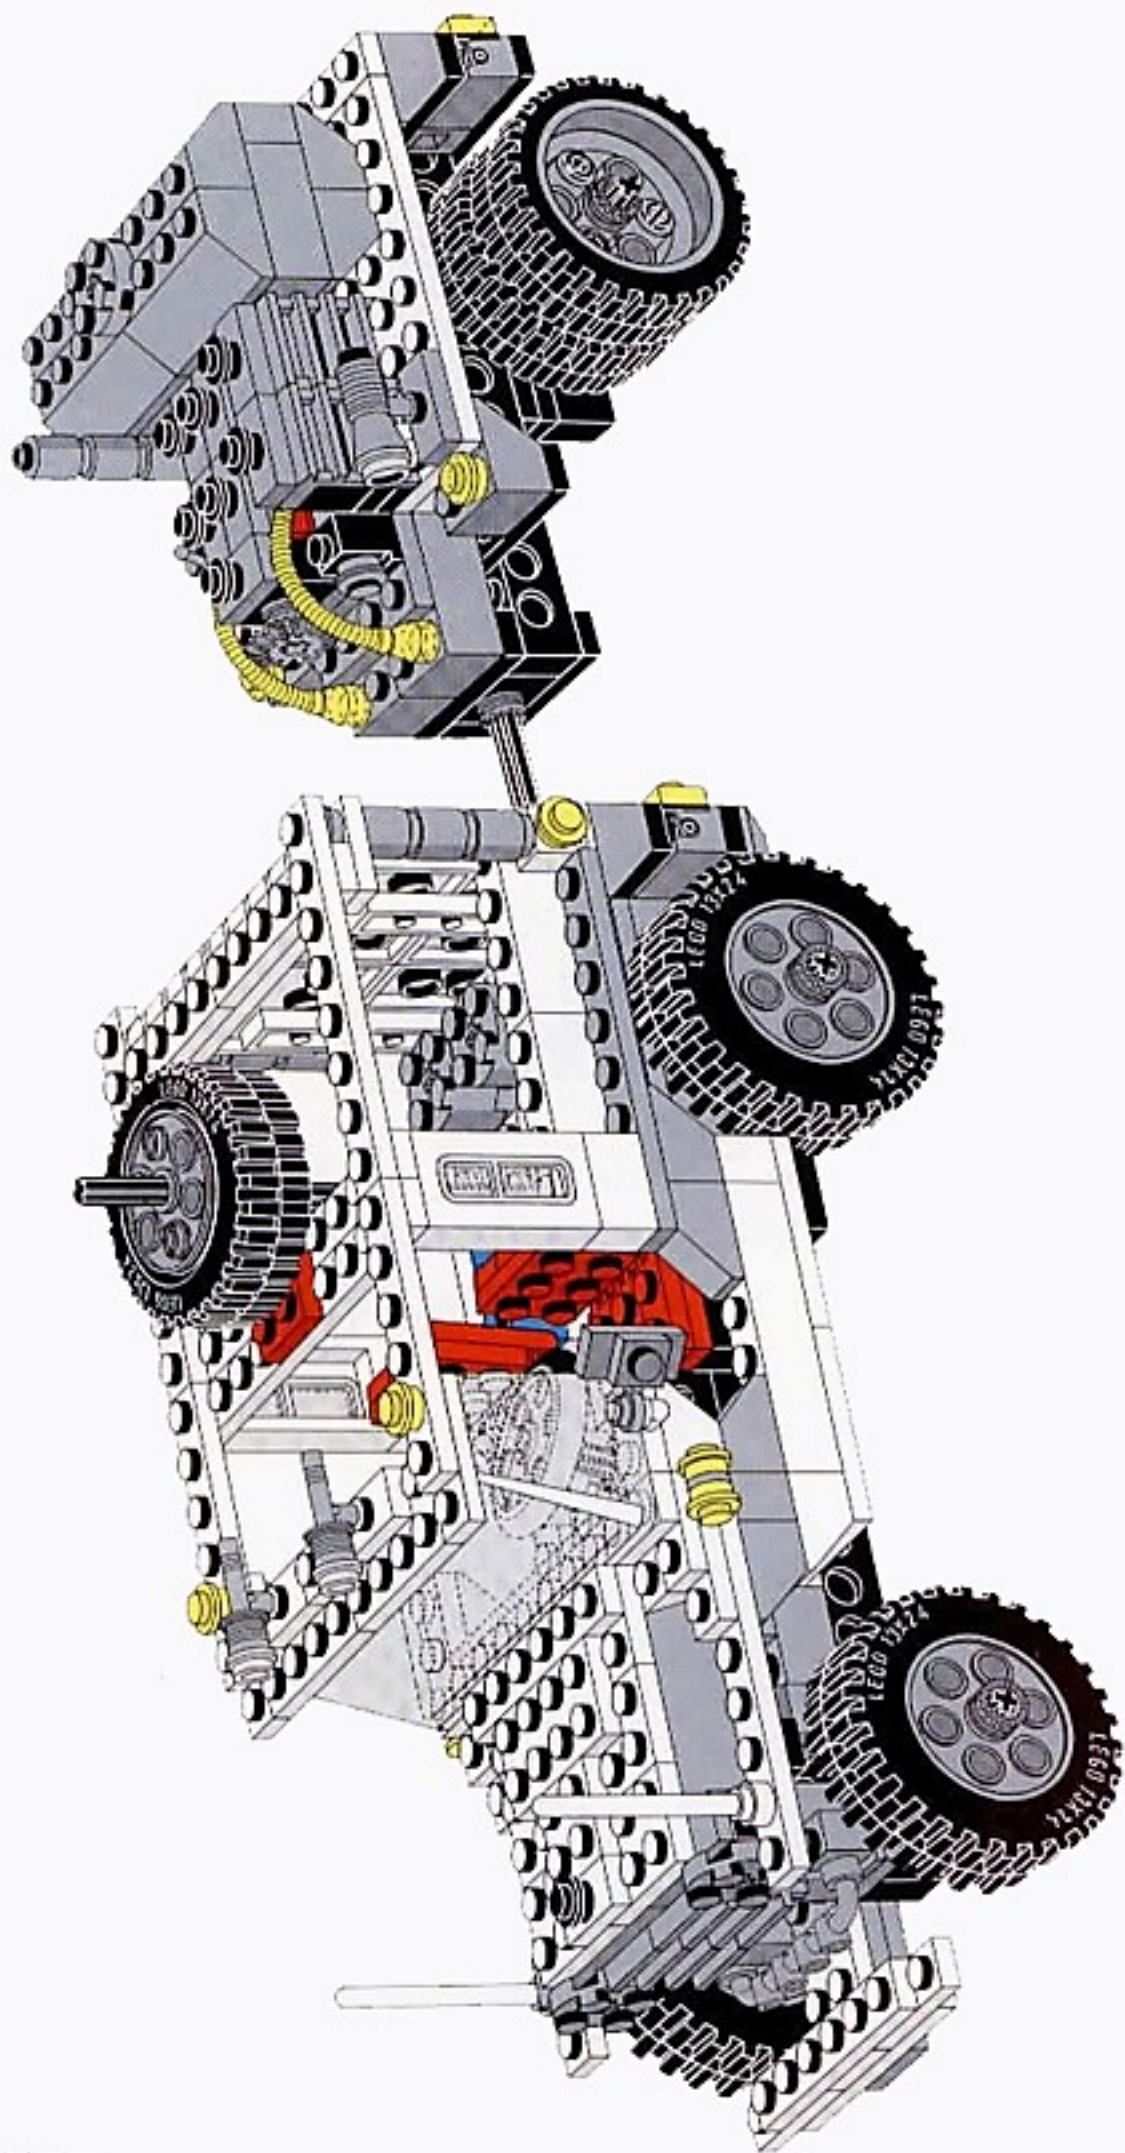

14

15

Image	Qty	Item No	Description	MID
Regular Items:				
Parts:				
+		2	3957 White Antenna 1 x 4 Catalog: Parts: Antenna	PG
+		2	3957 Light Gray Antenna 1 x 4 Catalog: Parts: Antenna	PG
+		1	4873 Light Gray Bar 1 x 6 with Open Studs Catalog: Parts: Bar	PG
+		3	3001 White Brick 2 x 4 Catalog: Parts: Brick	PG
+		4	3001 Light Gray Brick 2 x 4 Catalog: Parts: Brick	PG
+		1	3002 White Brick 2 x 3 Catalog: Parts: Brick	PG
+		8	3002 Light Gray Brick 2 x 3 Catalog: Parts: Brick	PG
+		2	3002 Black Brick 2 x 3 Catalog: Parts: Brick	PG
+		6	3622 White Brick 1 x 3 Catalog: Parts: Brick	PG
+		4	3622 Blue Brick 1 x 3 Catalog: Parts: Brick	PG
+		2	3622 Black Brick 1 x 3 Catalog: Parts: Brick	PG