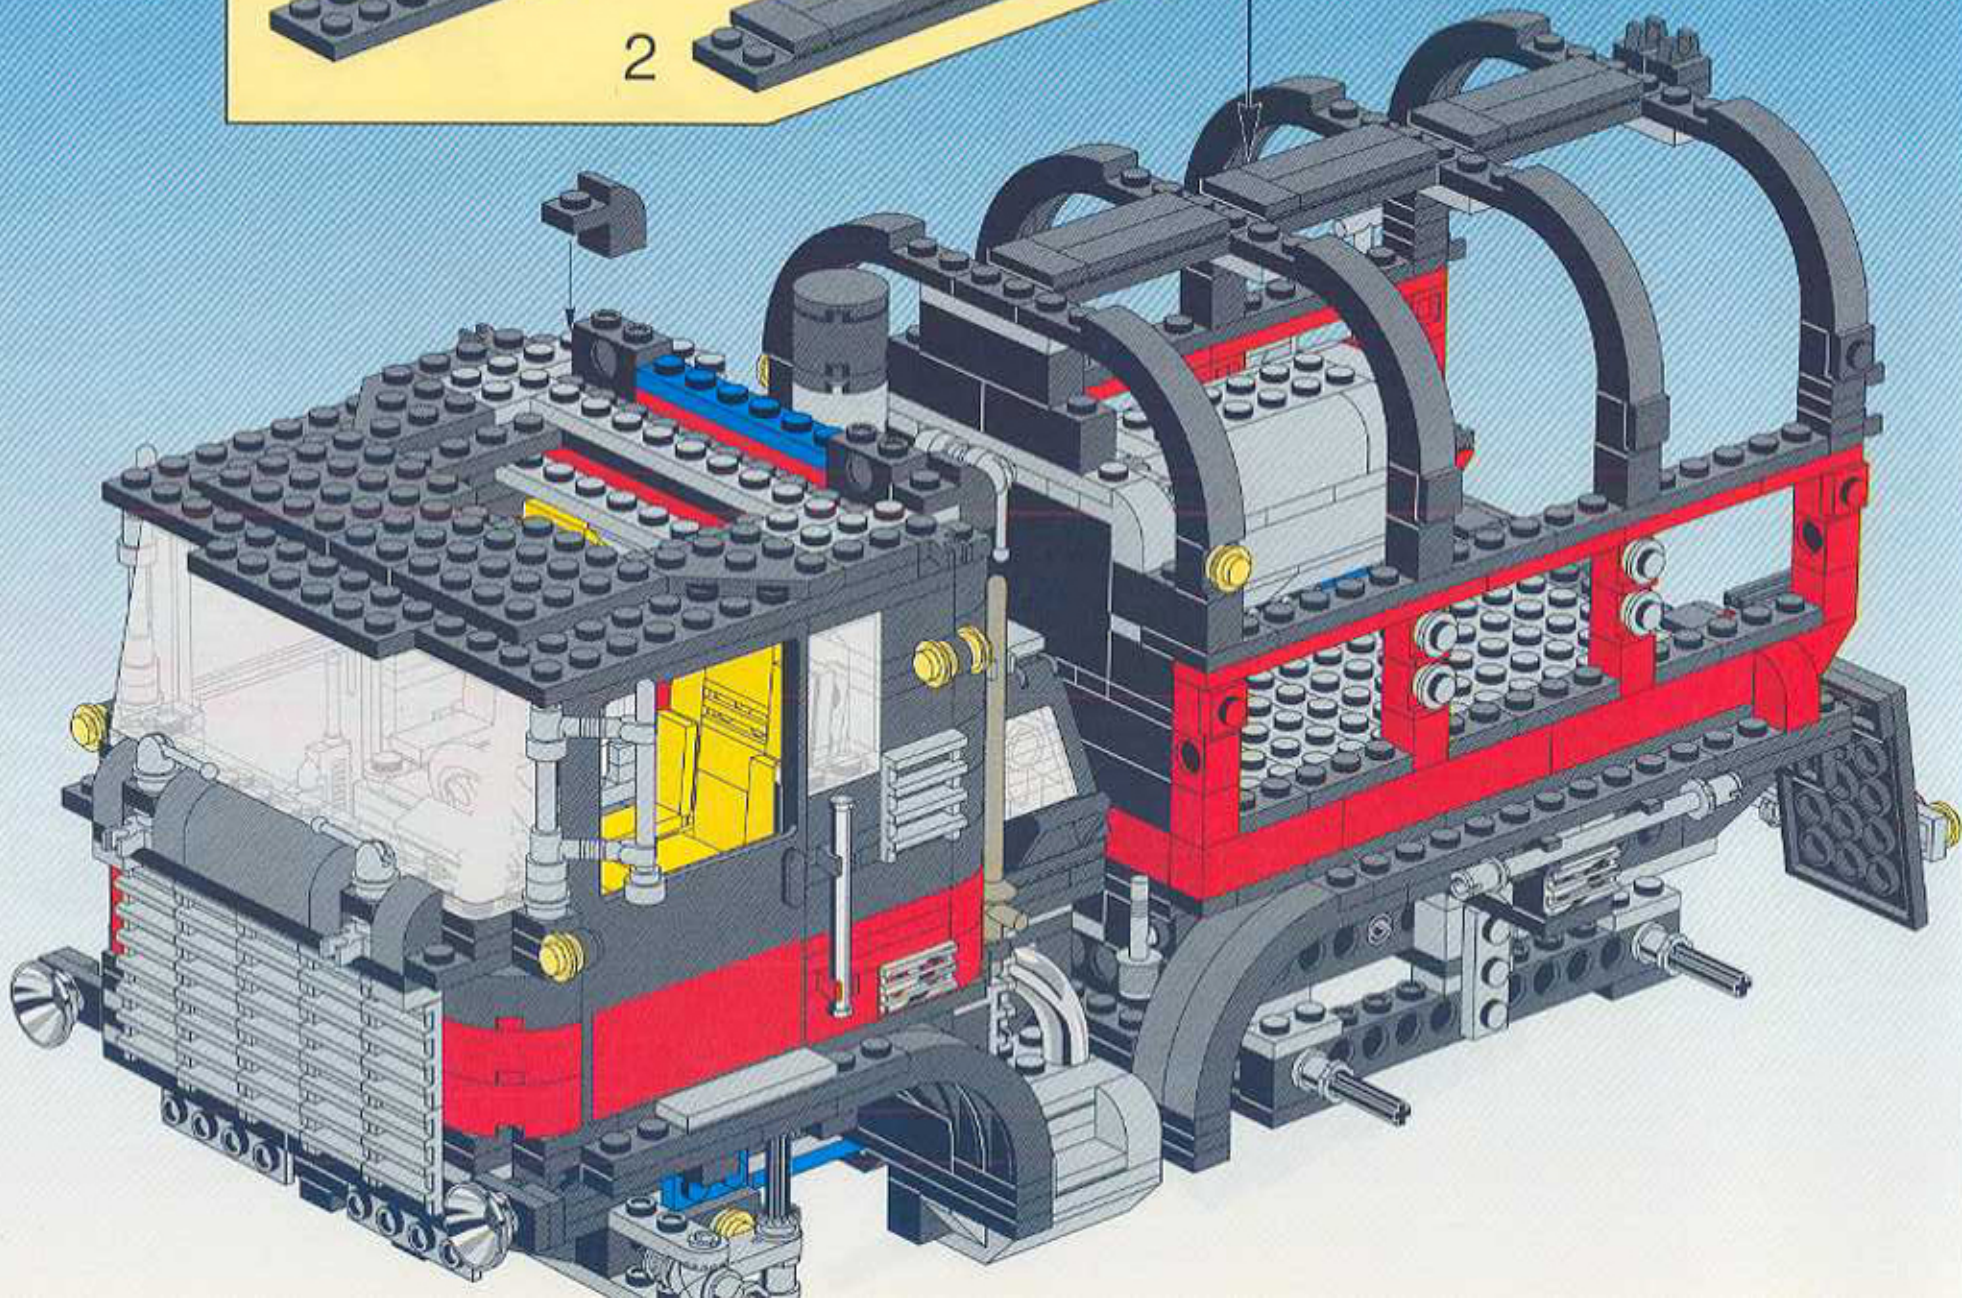

47

50

Image	Qty	Item No	Description	MID
Regular Items:				
Parts:				
+  *	1	6251	Black Cat, Crouching Catalog: Parts: Animal, Land Part Color Code Missing	PG
+  *	2	104	Chrome Silver Antenna 6H - no stud receptacle Catalog: Parts: Antenna Part Color Code Missing	PG
+  *	10	3957	Light Gray Antenna 1 x 4 Catalog: Parts: Antenna 395702	PG
+  *	2	3957	Blue Antenna 1 x 4 Catalog: Parts: Antenna 395723 or 4166140	PG
+  *	9	2714a	Light Gray Bar 8L with Stop Rings and Pin (Technic, Figure Accessory Ski Pole) - Rounded End Catalog: Parts: Bar Part Color Code Missing	PG
+  *	1	2486	Light Gray Bar 1 x 8 x 2 Catalog: Parts: Bar 4194855	PG
+  *	1	6140	Light Gray Bar 1 x 6 with Hollow Studs Catalog: Parts: Bar Part Color Code Missing	PG
+  *	5	4735	Light Gray Bar 1 x 3 with Clip and Stud Receptacle (Robot Arm) Catalog: Parts: Bar 4141579	PG
+  *	4	71184	Chrome Silver Bar 4.5L with Stop Ends Catalog: Parts: Bar Part Color Code Missing	PG
+  *	4	71183	Chrome Silver Bar 1L with 1 x 1 x 2/3 Light Holder Catalog: Parts: Bar Part Color Code Missing	PG
+  *	4	2436	Light Gray Bracket 1 x 2 - 1 x 4 Catalog: Parts: Bracket 4282741 or 243602	PG