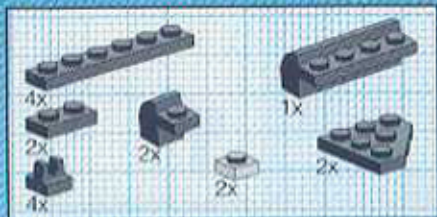

47

50

Image	Qty	Item No	Description	MID
Regular Items:				
Parts:				
+  *	1	6251	Black Cat, Crouching Catalog: Parts: Animal, Land Part Color Code Missing	PG
+  *	2	104	Chrome Silver Antenna 6H - no stud receptacle Catalog: Parts: Antenna Part Color Code Missing	PG
+  *	10	3957	Light Gray Antenna 1 x 4 Catalog: Parts: Antenna 395702	PG
+  *	2	3957	Blue Antenna 1 x 4 Catalog: Parts: Antenna 395723 or 4166140	PG
+  *	9	2714a	Light Gray Bar 8L with Stop Rings and Pin (Technic, Figure Accessory Ski Pole) - Rounded End Catalog: Parts: Bar Part Color Code Missing	PG
+  *	1	2486	Light Gray Bar 1 x 8 x 2 Catalog: Parts: Bar 4194855	PG
+  *	1	6140	Light Gray Bar 1 x 6 with Hollow Studs Catalog: Parts: Bar Part Color Code Missing	PG
+  *	5	4735	Light Gray Bar 1 x 3 with Clip and Stud Receptacle (Robot Arm) Catalog: Parts: Bar 4141579	PG
+  *	4	71184	Chrome Silver Bar 4.5L with Stop Ends Catalog: Parts: Bar Part Color Code Missing	PG
+  *	4	71183	Chrome Silver Bar 1L with 1 x 1 x 2/3 Light Holder Catalog: Parts: Bar Part Color Code Missing	PG
+  *	4	2436	Light Gray Bracket 1 x 2 - 1 x 4 Catalog: Parts: Bracket 4282741 or 243602	PG