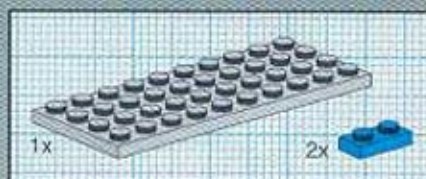

LEGO SYSTEM

MODEL TEAM 5533

1

2

2x

3

1x

1x