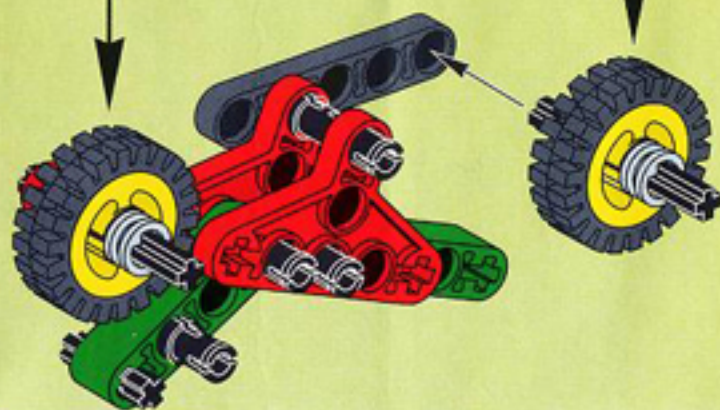

2x

3

6

7

8

9

10

Image	Qty	Item No	Description	MID
Regular Items:				
Parts:				
+ 	1	x88	Black Rubber Band Small (Square Cross Section) Catalog: Parts: Rubber Band & Belt 4107153	PG
*				
+ 	2	32062	Black Technic, Axle 2 Notched Catalog: Parts: Technic, Axle 3206226 or 4109810	PG
*				
+ 	3	3705	Black Technic, Axle 4 Catalog: Parts: Technic, Axle 370526	PG
*				
+ 	2	32017	Black Technic, Liftarm 1 x 5 Thin Catalog: Parts: Technic, Liftarm 6114935 or 4106380 or 4503423	PG
*				
+ 	4	6558	Black Technic, Pin 3L with Friction Ridges Lengthwise Catalog: Parts: Technic, Pin 655826	PG
*				
+ 	2	3483	Black Tire 24mm D. x 8mm Offset Tread Catalog: Parts: Tire & Tread 348326 or 4501048	PG
*				
+ 	1	32002	Dark Gray Technic, Pin 3/4 Catalog: Parts: Technic, Pin 4109854	PG
*				
+ 	1	6629	Green Technic, Liftarm 1 x 9 Bent (6 - 4) Thick Catalog: Parts: Technic, Liftarm 4112283	PG
*				
+ 	6	4265c	Light Gray Technic Bush 1/2 Smooth Catalog: Parts: Technic 4110050	PG
*				
+ 	2	6632	Red Technic, Liftarm 1 x 3 Thin Catalog: Parts: Technic, Liftarm 4107824	PG
*				
+ 	2	32017	Red Technic, Liftarm 1 x 5 Thin Catalog: Parts: Technic, Liftarm 4107063 or 4163978 or 4503419	PG
*				

+

*

2

[2905](#)

Red Technic, Liftarm Triangle Thin

[Catalog](#): [Parts](#): [Technic, Liftarm](#)
4142540

[PG](#)

+

*

2

[3482c01](#)([inv](#))

Yellow Wheel with Split Axle hole, with Black Tire Offset Tread (3482 / 3483)

[Catalog](#): [Parts](#): [Wheel & Tire Assembly](#)
Part Color Code Missing

[PG](#)

Summary:

Type	Unique Lots	Total Qty
Regular Items:		
Parts	13	30
Counterparts:		
Parts	1	2