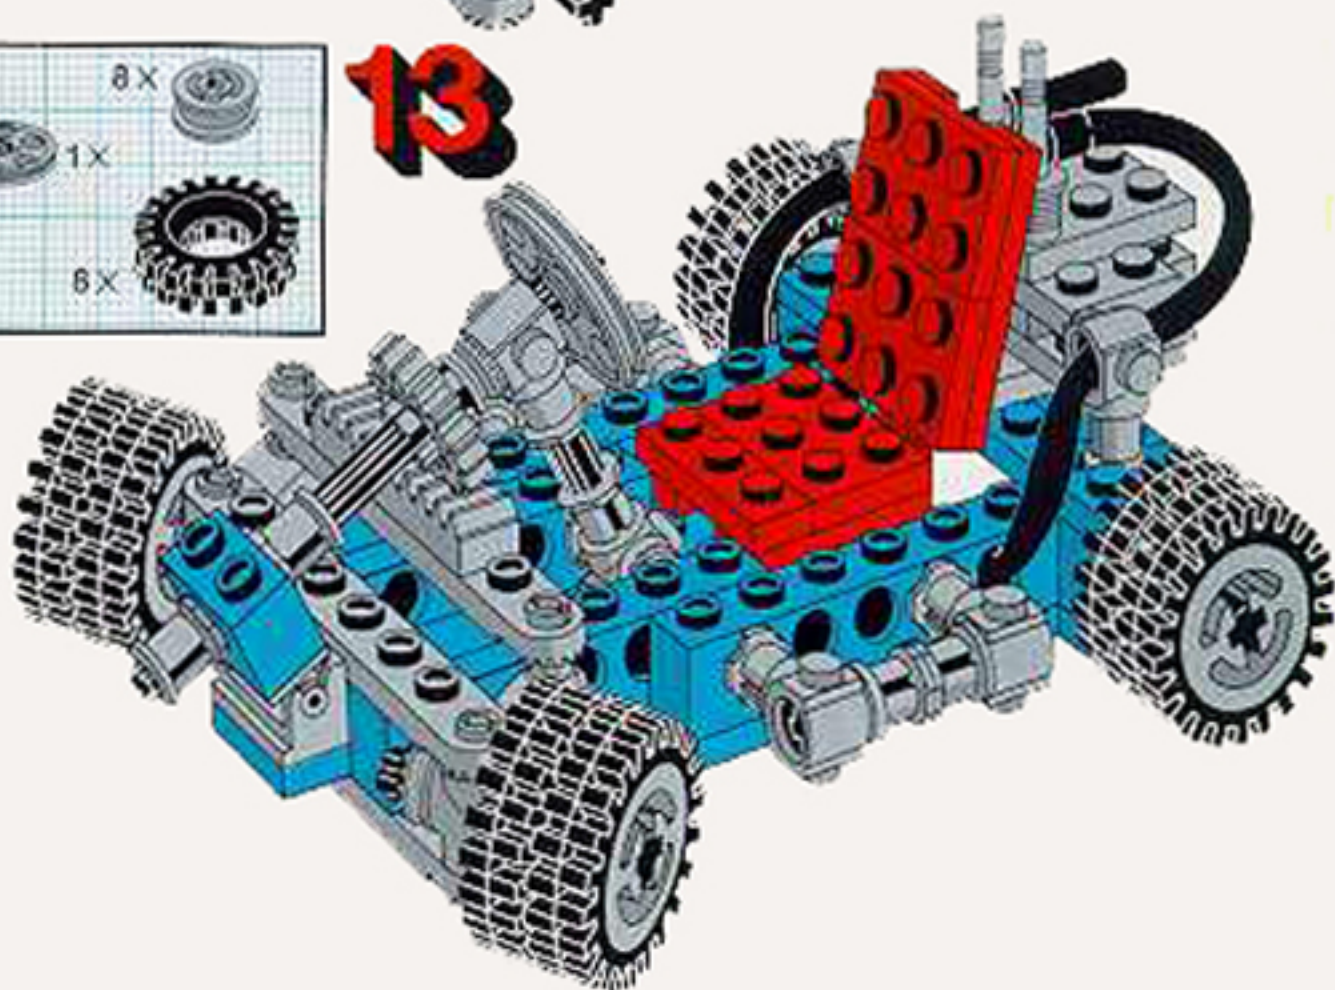

Image	Qty	Item No	Description	MID
Regular Items:				
Parts:				
+  *	2	x467c12	Black Hose, Classic 4mm D. 12L / 9.6cm (flexible) Catalog: Parts: Hose Part Color Code Missing	PG
+  *	1	4519	Black Technic, Axle 3 Catalog: Parts: Technic, Axle 451926	PG
+  *	4	3705	Black Technic, Axle 4 Catalog: Parts: Technic, Axle 370526	PG
+  *	2	3706	Black Technic, Axle 6 Catalog: Parts: Technic, Axle 370626	PG
+  *	2	3707	Black Technic, Axle 8 Catalog: Parts: Technic, Axle 370726	PG
+  *	8	3483	Black Tire 24mm D. x 8mm Offset Tread Catalog: Parts: Tire & Tread 348326 or 4501048	PG
+  *	2	3023	Blue Plate 1 x 2 Catalog: Parts: Plate 302323	PG
+  *	4	3022	Blue Plate 2 x 2 Catalog: Parts: Plate 4613973 or 302223	PG
+  *	1	3034	Blue Plate 2 x 8 Catalog: Parts: Plate 303423	PG
+  *	1	3958	Blue Plate 6 x 6 Catalog: Parts: Plate 4199519	PG
+  *	3	3700	Blue Technic, Brick 1 x 2 with Hole Catalog: Parts: Technic, Brick 370023	PG