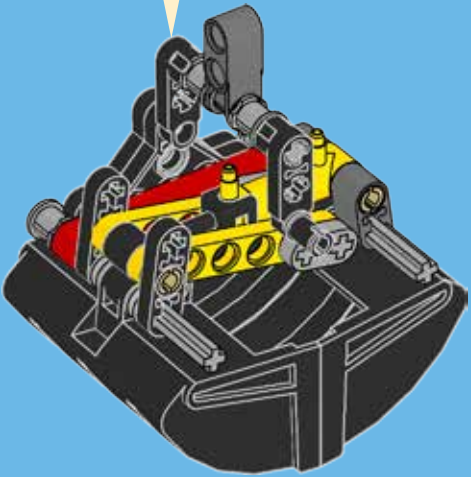

13

blue

light grey