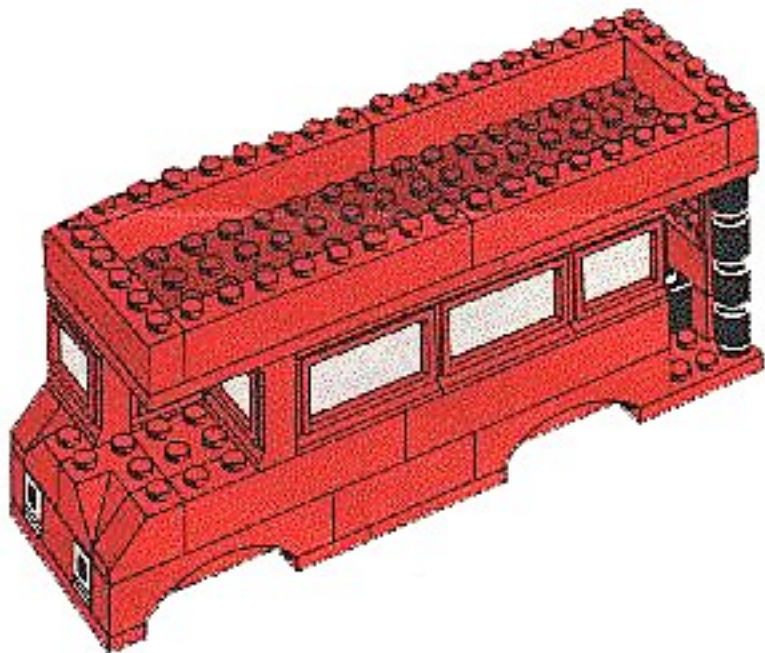

LEGO

384

1

2

3

4

5

6

Image	Qty	Item No	Description	MID
Regular Items:				
Parts:				
+		1	384stk01 Sticker for Set 384 - (004205) Catalog: Parts: Sticker	PG
	*			
+		1	3004 Black Brick 1 x 2 Catalog: Parts: Brick	PG
	*			
+		2	3003old Black Brick 2 x 2 without Inside Supports Catalog: Parts: Brick	PG
	*			
+		2	7049b Black Brick, Modified 2 x 4 with Wheels Holder Old and Trans-Clear Bottom Catalog: Parts: Brick, Modified	PG
	*			
+		4	3062a Black Brick, Round 1 x 1 Solid Stud Catalog: Parts: Brick, Round	PG
	*			
+		4	132old Black Tire Smooth Old Style - Small Catalog: Parts: Tire & Tread	PG
	*			
+		8	3005 Red Brick 1 x 1 Catalog: Parts: Brick	PG
	*			
+		7	3004 Red Brick 1 x 2 Catalog: Parts: Brick	PG
	*			
+		8	3010 Red Brick 1 x 4 Catalog: Parts: Brick	PG
	*			
+		8	3009 Red Brick 1 x 6 Catalog: Parts: Brick	PG
	*			
+		5	3008 Red Brick 1 x 8 Catalog: Parts: Brick	PG
	*			