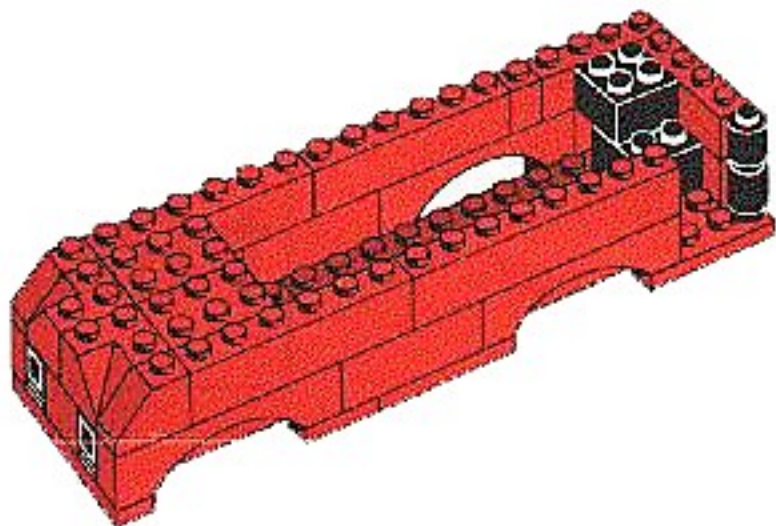

LEGO

384

1

2

3

4

5

6

Image	Qty	Item No	Description	MID
Regular Items:				
Parts:				
+		1	384stk01 Sticker for Set 384 - (004205) Catalog: Parts: Sticker	PG
	*			
+		1	3004 Black Brick 1 x 2 Catalog: Parts: Brick	PG
	*			
+		2	3003old Black Brick 2 x 2 without Inside Supports Catalog: Parts: Brick	PG
	*			
+		2	7049b Black Brick, Modified 2 x 4 with Wheels Holder Old and Trans-Clear Bottom Catalog: Parts: Brick, Modified	PG
	*			
+		4	3062a Black Brick, Round 1 x 1 Solid Stud Catalog: Parts: Brick, Round	PG
	*			
+		4	132old Black Tire Smooth Old Style - Small Catalog: Parts: Tire & Tread	PG
	*			
+		8	3005 Red Brick 1 x 1 Catalog: Parts: Brick	PG
	*			
+		7	3004 Red Brick 1 x 2 Catalog: Parts: Brick	PG
	*			
+		8	3010 Red Brick 1 x 4 Catalog: Parts: Brick	PG
	*			
+		8	3009 Red Brick 1 x 6 Catalog: Parts: Brick	PG
	*			
+		5	3008 Red Brick 1 x 8 Catalog: Parts: Brick	PG
	*			