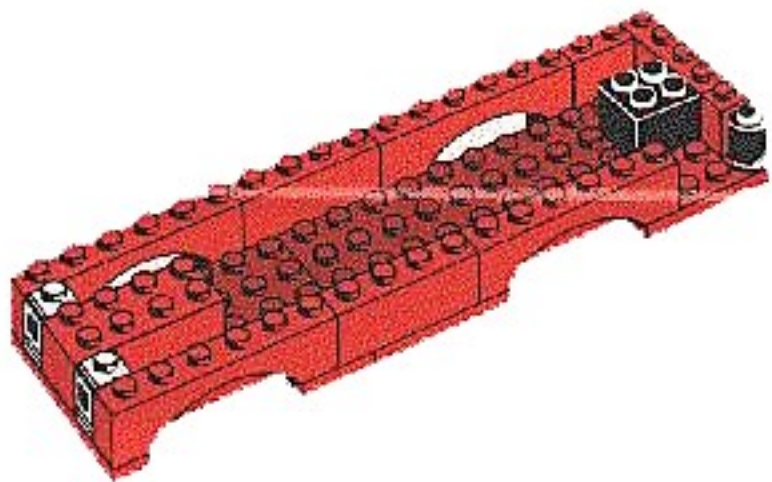

LEGO

384

1

2

3

4

5

6

Image	Qty	Item No	Description	MID
Regular Items:				
Parts:				
+		1	384stk01 Sticker for Set 384 - (004205) Catalog: Parts: Sticker	PG
	*			
+		1	3004 Black Brick 1 x 2 Catalog: Parts: Brick	PG
	*			
+		2	3003old Black Brick 2 x 2 without Inside Supports Catalog: Parts: Brick	PG
	*			
+		2	7049b Black Brick, Modified 2 x 4 with Wheels Holder Old and Trans-Clear Bottom Catalog: Parts: Brick, Modified	PG
	*			
+		4	3062a Black Brick, Round 1 x 1 Solid Stud Catalog: Parts: Brick, Round	PG
	*			
+		4	132old Black Tire Smooth Old Style - Small Catalog: Parts: Tire & Tread	PG
	*			
+		8	3005 Red Brick 1 x 1 Catalog: Parts: Brick	PG
	*			
+		7	3004 Red Brick 1 x 2 Catalog: Parts: Brick	PG
	*			
+		8	3010 Red Brick 1 x 4 Catalog: Parts: Brick	PG
	*			
+		8	3009 Red Brick 1 x 6 Catalog: Parts: Brick	PG
	*			
+		5	3008 Red Brick 1 x 8 Catalog: Parts: Brick	PG
	*			