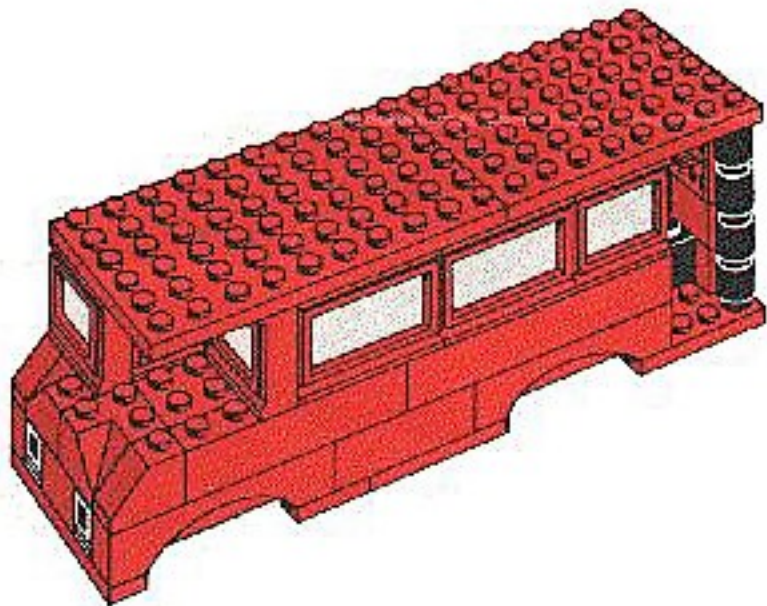

LEGO

384

1

2

3

4

5

6

Image	Qty	Item No	Description	MID
Regular Items:				
Parts:				
+		1	384stk01 Sticker for Set 384 - (004205) Catalog: Parts: Sticker	PG
	*			
+		1	3004 Black Brick 1 x 2 Catalog: Parts: Brick	PG
	*			
+		2	3003old Black Brick 2 x 2 without Inside Supports Catalog: Parts: Brick	PG
	*			
+		2	7049b Black Brick, Modified 2 x 4 with Wheels Holder Old and Trans-Clear Bottom Catalog: Parts: Brick, Modified	PG
	*			
+		4	3062a Black Brick, Round 1 x 1 Solid Stud Catalog: Parts: Brick, Round	PG
	*			
+		4	132old Black Tire Smooth Old Style - Small Catalog: Parts: Tire & Tread	PG
	*			
+		8	3005 Red Brick 1 x 1 Catalog: Parts: Brick	PG
	*			
+		7	3004 Red Brick 1 x 2 Catalog: Parts: Brick	PG
	*			
+		8	3010 Red Brick 1 x 4 Catalog: Parts: Brick	PG
	*			
+		8	3009 Red Brick 1 x 6 Catalog: Parts: Brick	PG
	*			
+		5	3008 Red Brick 1 x 8 Catalog: Parts: Brick	PG
	*			