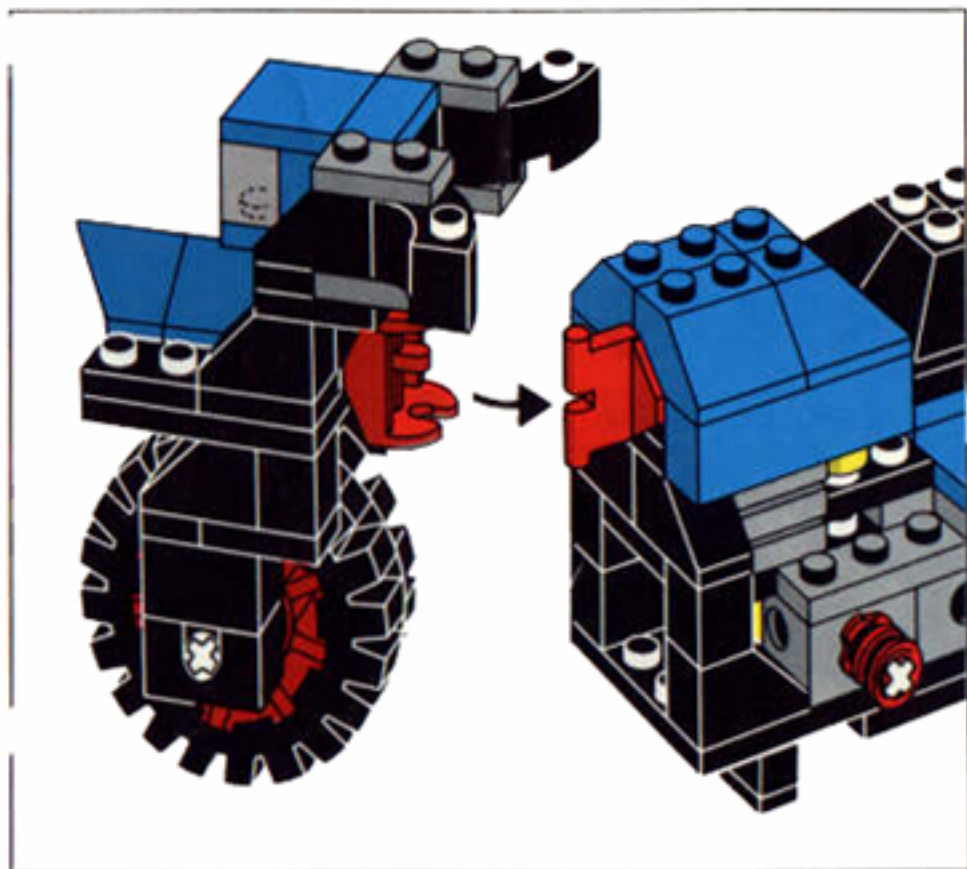

LEGO

393

98549

NORTON COMMANDO ROADSTER 850.

2 cyl.
828 cc
51 HP
120 mph

2 Zyl
828 ccm
51 PS
190 km/h

2 cyl.
828 cm³
51 CV
190 km/h

Printed in Germany by H. G. Petersen, Hamburg

11

12

12A

13

14

Image	Qty	Item No	Description	MID
Regular Items:				
Parts:				

+		1	393.1stk01 Sticker for Set 393-1 - (004847) Catalog: Parts: Sticker	PG
	*			
+		4	3005 Black Brick 1 x 1 Catalog: Parts: Brick 300526	PG 1
	*			
+		4	3004 Black Brick 1 x 2 Catalog: Parts: Brick 300426	PG 1
	*			
+		2	3063 Black Brick, Round Corner 2 x 2 Macaroni with Stud Notch Catalog: Parts: Brick, Round 4164471	PG
	*			
+		8	3024 Black Plate 1 x 1 Catalog: Parts: Plate 302426	PG
	*			
+		15	3023 Black Plate 1 x 2 Catalog: Parts: Plate 302326	PG 1
	*			
+		1	3022 Black Plate 2 x 2 Catalog: Parts: Plate 302226	PG
	*			
+		2	3021 Black Plate 2 x 3 Catalog: Parts: Plate 302126	PG
	*			
+		3	3020 Black Plate 2 x 4 Catalog: Parts: Plate 302026	PG
	*			
+		1	3034 Black Plate 2 x 8 Catalog: Parts: Plate 303426	PG
	*			
+		2	3031 Black Plate 4 x 4 Catalog: Parts: Plate 303126 or 4243819	PG
	*			

+	 *	10	3040a	Black Slope 45 2 x 1 - without Bottom Tube Catalog: Parts: Slope Part Color Code Missing	PG
---	---	----	-----------------------	---	--------------------

+	 *	2	3045	Black Slope 45 2 x 2 Double Convex Catalog: Parts: Slope 304526 or 4189064	PG
---	--	---	----------------------	---	--------------------