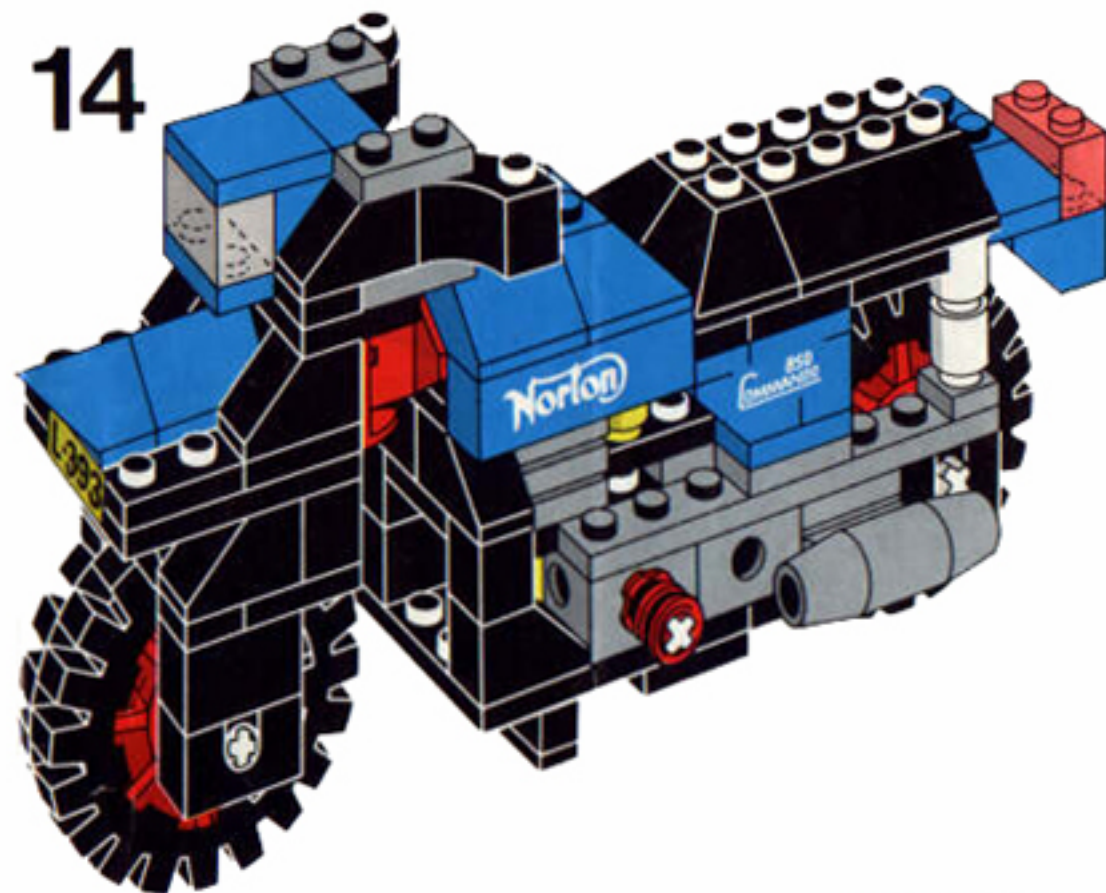

LEGO

393

98549

NORTON COMMANDO ROADSTER 850.

2 cyl.
828 cc
51 HP
120 mph

2 Zyl
828 ccm
51 PS
190 km/h

2 cyl.
828 cm³
51 CV
190 km/h

Printed in Germany by H. G. Petersen, Hamburg

11

12

12A

13

14

Image	Qty	Item No	Description	MID
Regular Items:				
Parts:				

+		1	393.1stk01 Sticker for Set 393-1 - (004847) Catalog: Parts: Sticker	PG
	*			
+		4	3005 Black Brick 1 x 1 Catalog: Parts: Brick 300526	PG 1
	*			
+		4	3004 Black Brick 1 x 2 Catalog: Parts: Brick 300426	PG 1
	*			
+		2	3063 Black Brick, Round Corner 2 x 2 Macaroni with Stud Notch Catalog: Parts: Brick, Round 4164471	PG
	*			
+		8	3024 Black Plate 1 x 1 Catalog: Parts: Plate 302426	PG
	*			
+		15	3023 Black Plate 1 x 2 Catalog: Parts: Plate 302326	PG 1
	*			
+		1	3022 Black Plate 2 x 2 Catalog: Parts: Plate 302226	PG
	*			
+		2	3021 Black Plate 2 x 3 Catalog: Parts: Plate 302126	PG
	*			
+		3	3020 Black Plate 2 x 4 Catalog: Parts: Plate 302026	PG
	*			
+		1	3034 Black Plate 2 x 8 Catalog: Parts: Plate 303426	PG
	*			
+		2	3031 Black Plate 4 x 4 Catalog: Parts: Plate 303126 or 4243819	PG
	*			

+	 *	10	3040a	Black Slope 45 2 x 1 - without Bottom Tube Catalog: Parts: Slope Part Color Code Missing	PG
---	---	----	-----------------------	---	--------------------

+	 *	2	3045	Black Slope 45 2 x 2 Double Convex Catalog: Parts: Slope 304526 or 4189064	PG
---	--	---	----------------------	---	--------------------