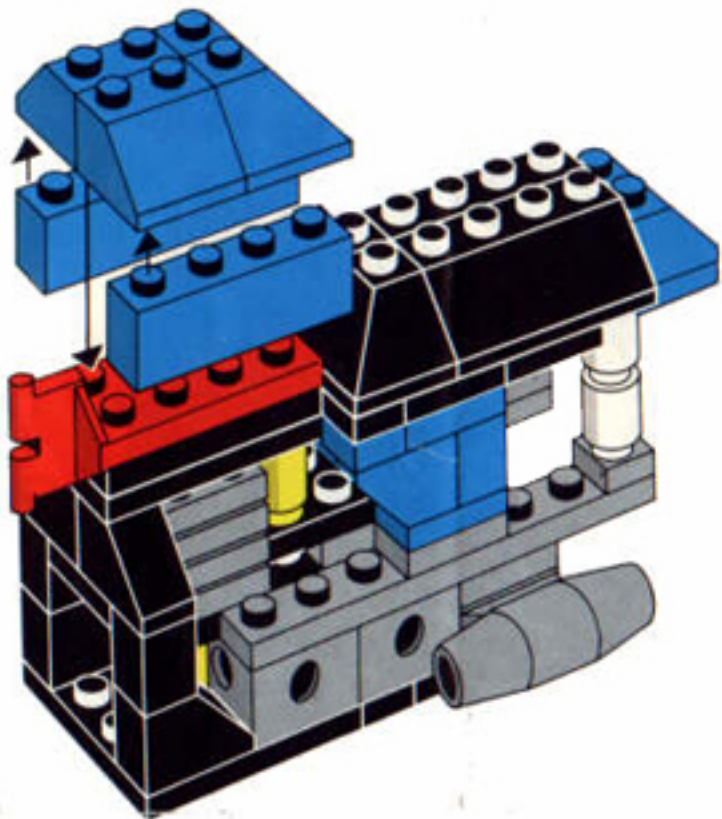

LEGO

393

98549

NORTON COMMANDO ROADSTER 850.

2 cyl.
828 cc
51 HP
120 mph

2 Zyl
828 ccm
51 PS
190 km/h

2 cyl.
828 cm³
51 CV
190 km/h

Printed in Germany by H. G. Petersen, Hamburg

11

12

12A

13

14

Image	Qty	Item No	Description	MID
Regular Items:				
Parts:				

+		1	393.1stk01 Sticker for Set 393-1 - (004847) Catalog: Parts: Sticker	PG
	*			
+		4	3005 Black Brick 1 x 1 Catalog: Parts: Brick 300526	PG 1
	*			
+		4	3004 Black Brick 1 x 2 Catalog: Parts: Brick 300426	PG 1
	*			
+		2	3063 Black Brick, Round Corner 2 x 2 Macaroni with Stud Notch Catalog: Parts: Brick, Round 4164471	PG
	*			
+		8	3024 Black Plate 1 x 1 Catalog: Parts: Plate 302426	PG
	*			
+		15	3023 Black Plate 1 x 2 Catalog: Parts: Plate 302326	PG 1
	*			
+		1	3022 Black Plate 2 x 2 Catalog: Parts: Plate 302226	PG
	*			
+		2	3021 Black Plate 2 x 3 Catalog: Parts: Plate 302126	PG
	*			
+		3	3020 Black Plate 2 x 4 Catalog: Parts: Plate 302026	PG
	*			
+		1	3034 Black Plate 2 x 8 Catalog: Parts: Plate 303426	PG
	*			
+		2	3031 Black Plate 4 x 4 Catalog: Parts: Plate 303126 or 4243819	PG
	*			

+	 *	10	3040a	Black Slope 45 2 x 1 - without Bottom Tube Catalog: Parts: Slope Part Color Code Missing	PG
---	---	----	-----------------------	---	--------------------

+	 *	2	3045	Black Slope 45 2 x 2 Double Convex Catalog: Parts: Slope 304526 or 4189064	PG
---	--	---	----------------------	---	--------------------