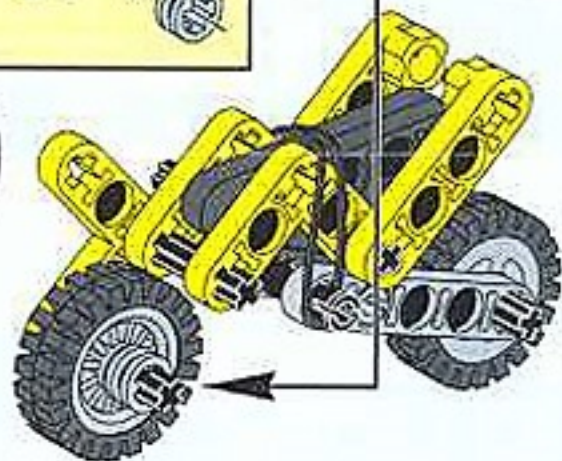

3

2

10

1

2

11

12

Image	Qty	Item No	Description	MID
Regular Items:				
Parts:				
	1	x88	Black Rubber Band Small (Square Cross Section) Catalog: Parts: Rubber Band & Belt 4107153	PG
	1	32062	Black Technic, Axle 2 Notched Catalog: Parts: Technic, Axle 3206226 or 4109810	PG
	5	4519	Black Technic, Axle 3 Catalog: Parts: Technic, Axle 451926	PG
	2	2905	Black Technic, Liftarm Triangle Thin Catalog: Parts: Technic, Liftarm 4142543 or 290526	PG
	1	6558	Black Technic, Pin 3L with Friction Ridges Lengthwise Catalog: Parts: Technic, Pin 655826	PG
	2	3483	Black Tire 24mm D. x 8mm Offset Tread Catalog: Parts: Tire & Tread 348326 or 4501048	PG
	1	3713	Light Gray Technic Bush Catalog: Parts: Technic 4125313	PG
	2	4265c	Light Gray Technic Bush 1/2 Smooth Catalog: Parts: Technic 4110050	PG
	2	32017	Light Gray Technic, Liftarm 1 x 5 Thin Catalog: Parts: Technic, Liftarm 4106885	PG
	1	3673	Light Gray Technic, Pin without Friction Ridges Lengthwise Catalog: Parts: Technic, Pin 4184166	PG
	1	30155	Light Gray Wheel Spoked 2 x 2 with Pin Hole Catalog: Parts: Wheel 4113250	PG