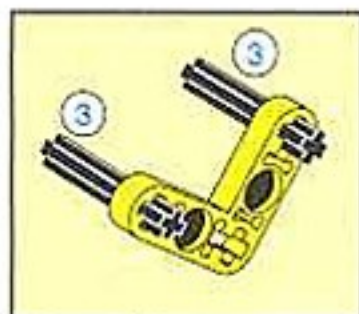

3

4

5

6

7

8

9

1

3

2

10

1

2

11

12

Image	Qty	Item No	Description	MID
Regular Items:				
Parts:				
	1	x88	Black Rubber Band Small (Square Cross Section) Catalog: Parts: Rubber Band & Belt 4107153	PG
	1	32062	Black Technic, Axle 2 Notched Catalog: Parts: Technic, Axle 3206226 or 4109810	PG
	5	4519	Black Technic, Axle 3 Catalog: Parts: Technic, Axle 451926	PG
	2	2905	Black Technic, Liftarm Triangle Thin Catalog: Parts: Technic, Liftarm 4142543 or 290526	PG
	1	6558	Black Technic, Pin 3L with Friction Ridges Lengthwise Catalog: Parts: Technic, Pin 655826	PG
	2	3483	Black Tire 24mm D. x 8mm Offset Tread Catalog: Parts: Tire & Tread 348326 or 4501048	PG
	1	3713	Light Gray Technic Bush Catalog: Parts: Technic 4125313	PG
	2	4265c	Light Gray Technic Bush 1/2 Smooth Catalog: Parts: Technic 4110050	PG
	2	32017	Light Gray Technic, Liftarm 1 x 5 Thin Catalog: Parts: Technic, Liftarm 4106885	PG
	1	3673	Light Gray Technic, Pin without Friction Ridges Lengthwise Catalog: Parts: Technic, Pin 4184166	PG
	1	30155	Light Gray Wheel Spoked 2 x 2 with Pin Hole Catalog: Parts: Wheel 4113250	PG

+	 *	1	3482	Light Gray Wheel with Split Axle hole Catalog: Parts: Wheel Part Color Code Missing	PG
---	---	---	----------------------	--	--------------------

+	 *	2	6632	Yellow Technic, Liftarm 1 x 3 Thin Catalog: Parts: Technic, Liftarm 4107823 or 663224	PG
---	--	---	----------------------	--	--------------------

Counterparts:

+	 *	1	30155c01 (inv)	Light Gray Wheel Spoked 2 x 2 with Pin Hole, with Black Tire Offset Tread (30155 / 3483) Catalog: Parts: Wheel & Tire Assembly Part Color Code Missing	PG
---	--	---	--------------------------------	---	--------------------